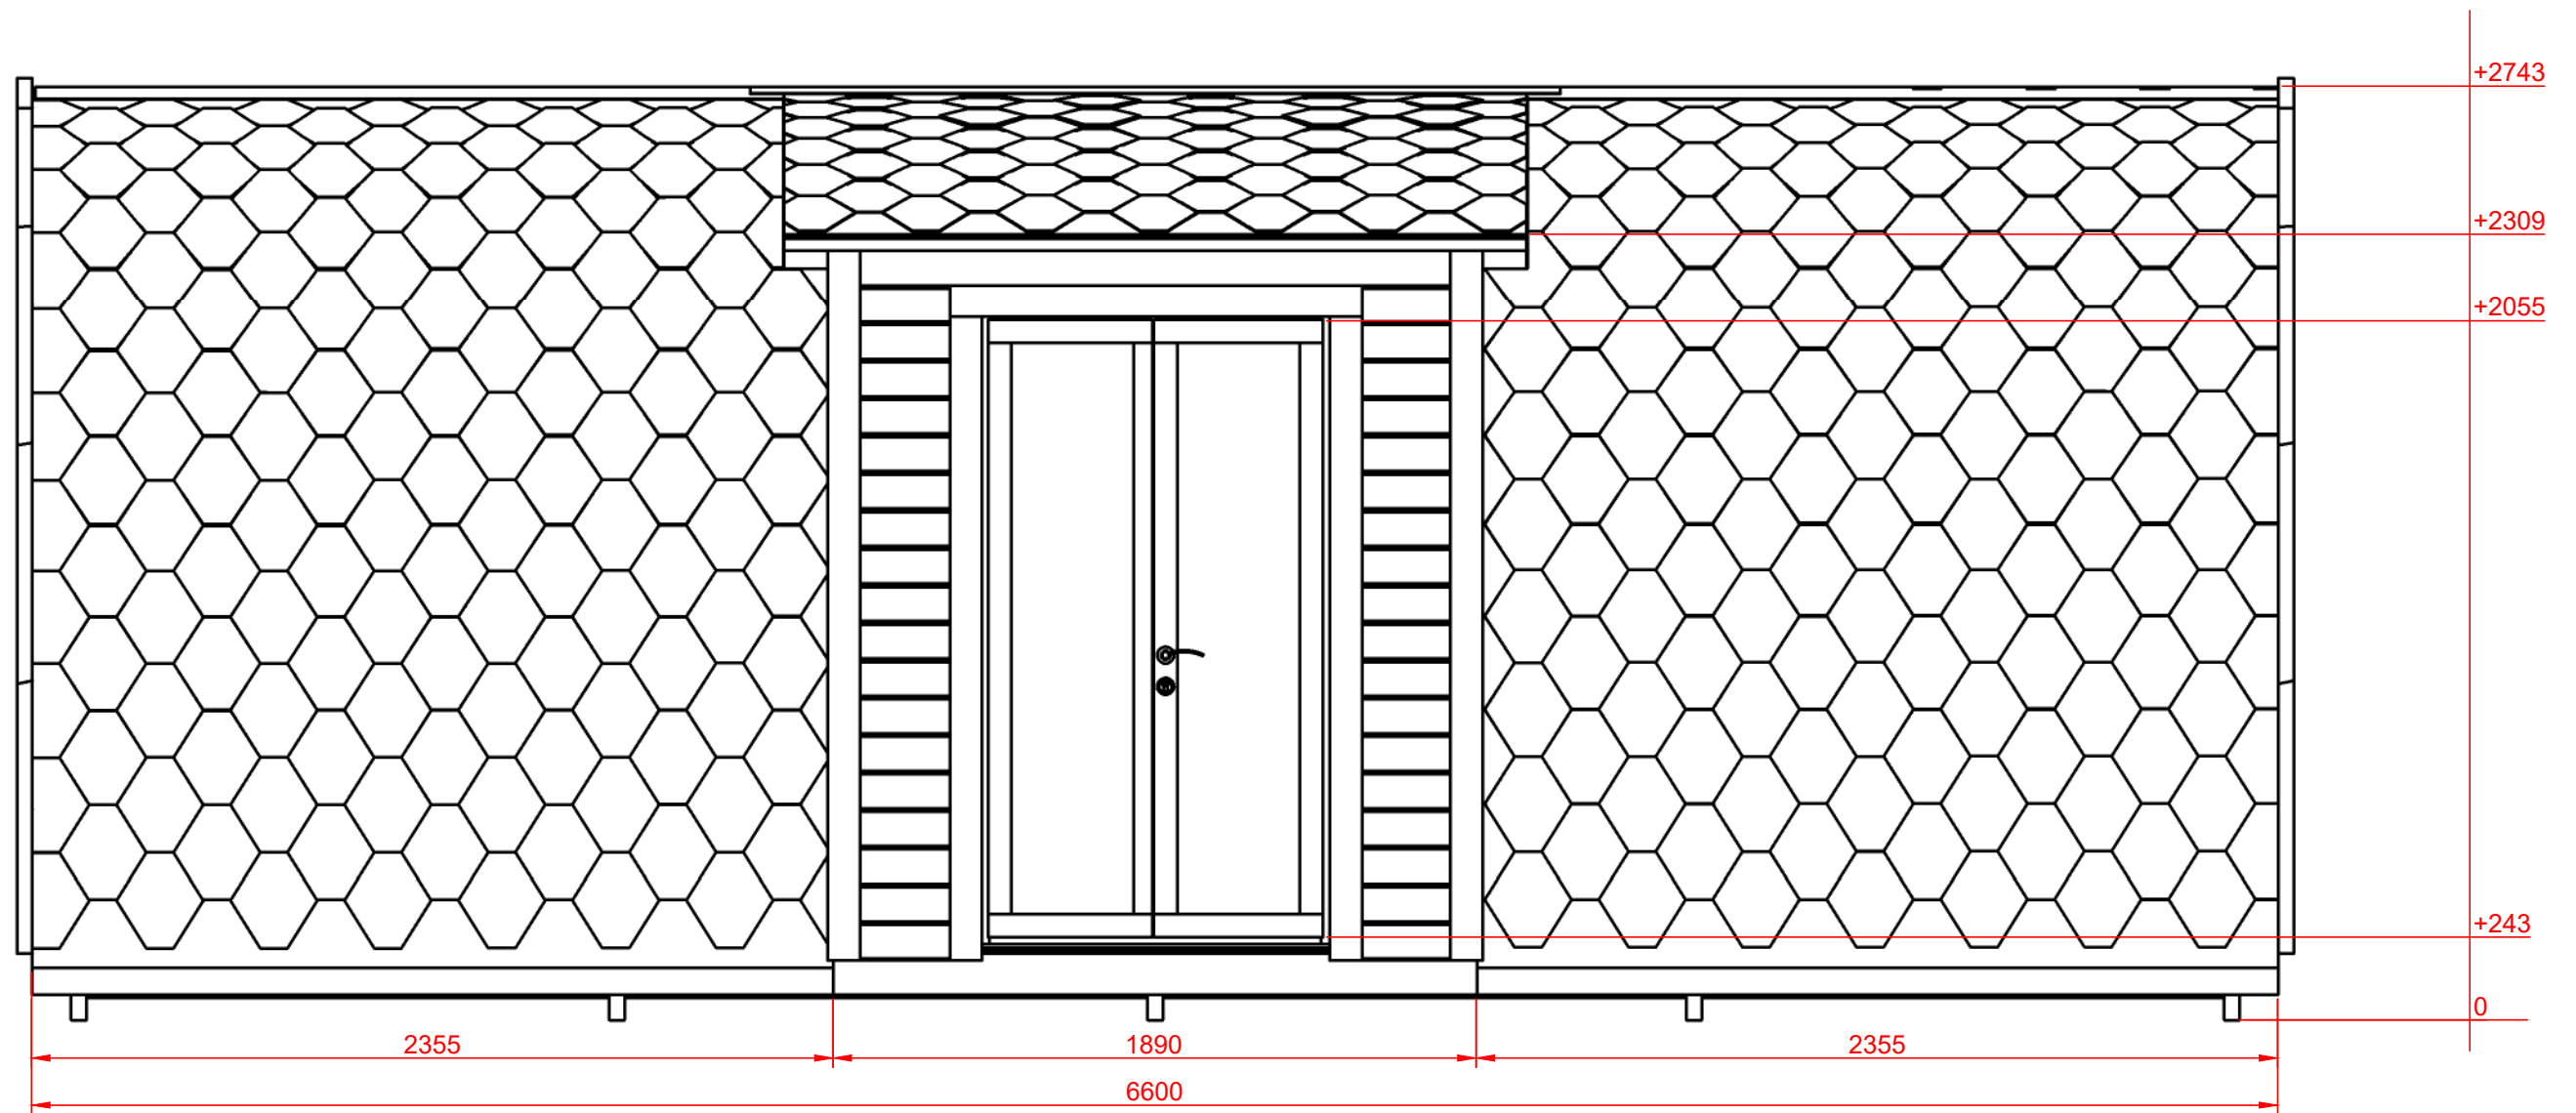

Luxury-Insulated Camping Pods 3,25 x 6,6 m
with side entrance
Front view

Luxury-Insulated Camping Pods 3,25 x 6,6 m
with side entrance
Left view