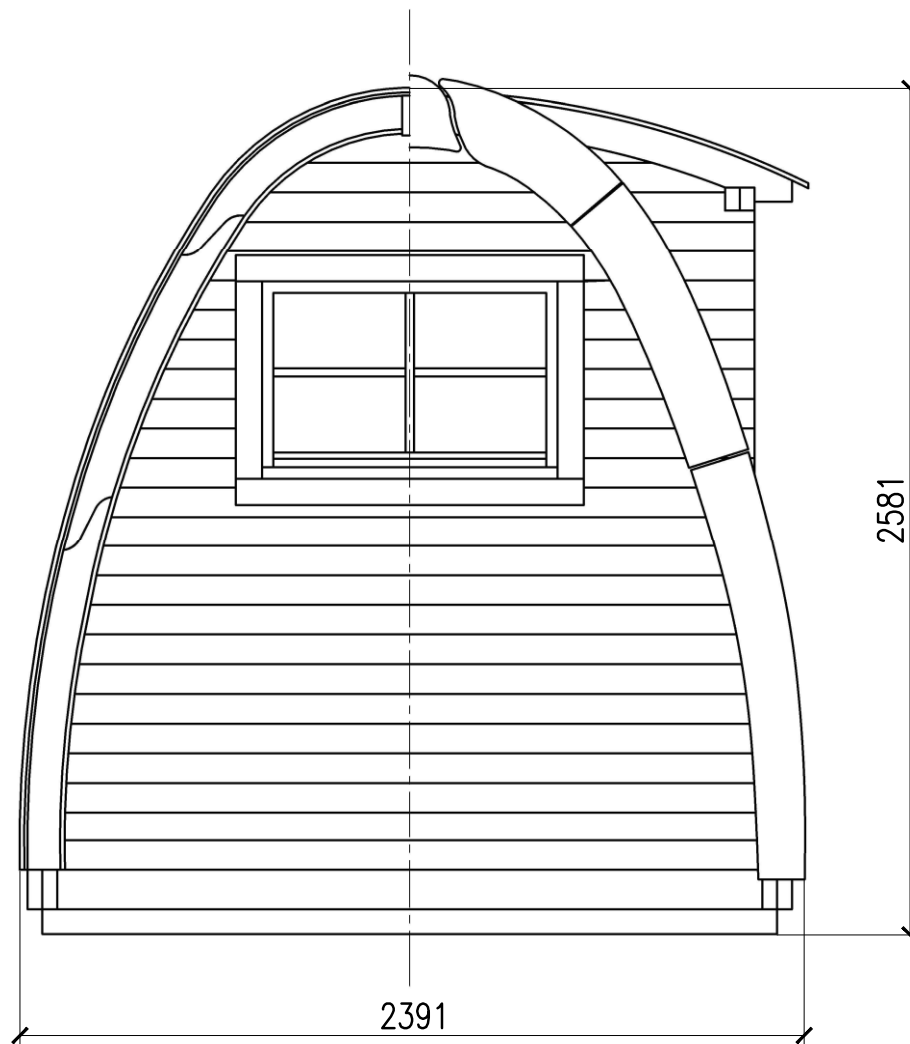

Luxury Insulated Camping Pod 6.6 m

M20

WP-SAV inz.-k
2017-11-15

Luxury Insulated Camping Pod 6.6 m

M15

WP-SAV inz.-k
2017-11-15