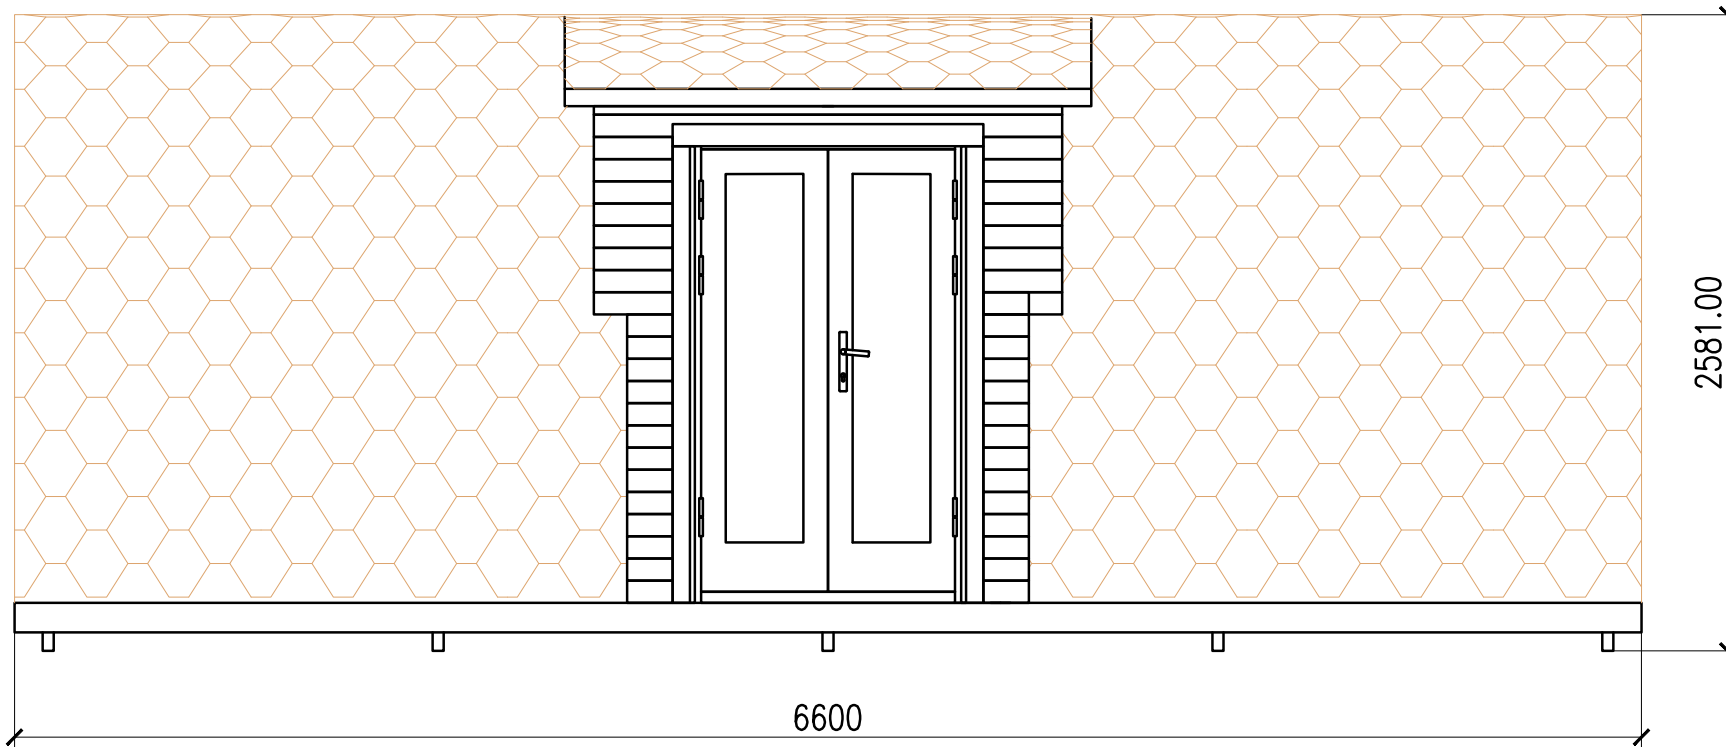

Luxury Insulated Camping Pod 6.6 m

M20

WP-SAV inz.-k
2017-11-15

Luxury Insulated Camping Pod 6.6 m

M15

WP-SAV inz.-k
2017-11-15