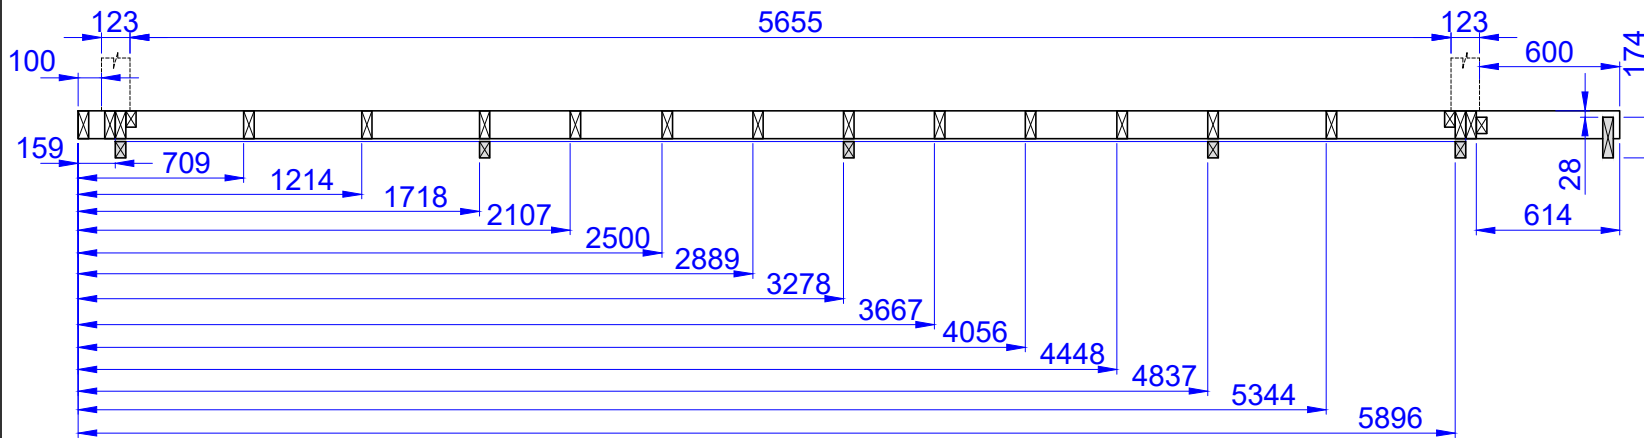

Luxury Insulated Camping Pod 3.0x6.6

Porch 600mm

Unassembled

- Wooden boards**
1. 45x120x5900 - 4 pcs.
 2. 45x120x700 - 4 pcs.
 3. 45x120x3020 - 17 pcs.
 4. 45x70x3020 - 3 pcs.
 5. 45x70x3160 - 5 pcs.
 6. 45x174x3020 - 1 pcs.
 7. 45x120x69 - 7 pcs.