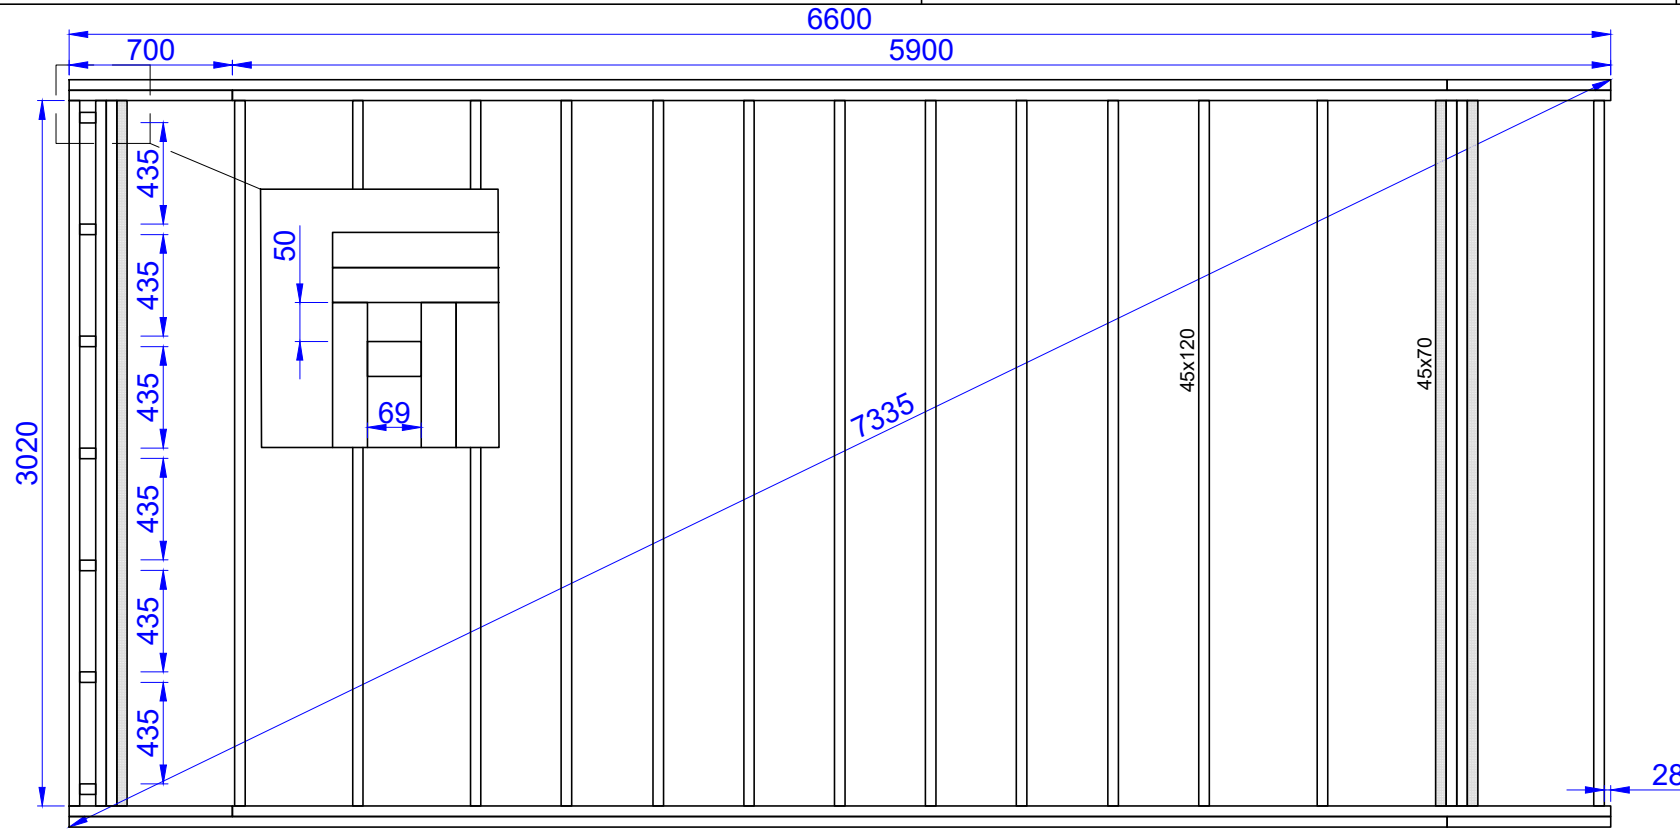

Luxury Insulated Camping Pod 3.0x6.6

Porch 600mm

Unassembled

- Wooden boards**
1. 45x120x5900 - 4 pcs.
 2. 45x120x700 - 4 pcs.
 3. 45x120x3020 - 17 pcs.
 4. 45x70x3020 - 3 pcs.
 5. 45x70x3160 - 5 pcs.
 6. 45x174x3020 - 1 pcs.
 7. 45x120x69 - 7 pcs.