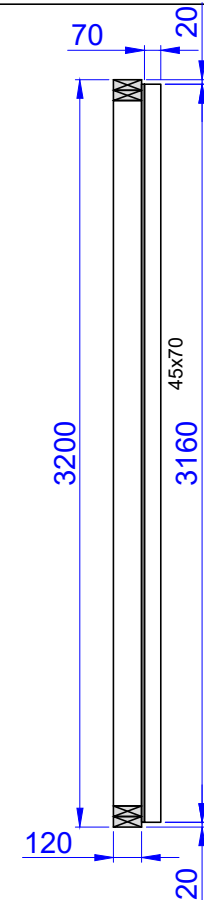

Luxury Insulated Camping Pod 3.0x6.6

Porch 600mm

Unassembled

- Wooden boards**
1. 45x120x5900 - 4 pcs.
 2. 45x120x700 - 4 pcs.
 3. 45x120x3020 - 17 pcs.
 4. 45x70x3020 - 3 pcs.
 5. 45x70x3160 - 5 pcs.
 6. 45x174x3020 - 1 pcs.
 7. 45x120x69 - 7 pcs.