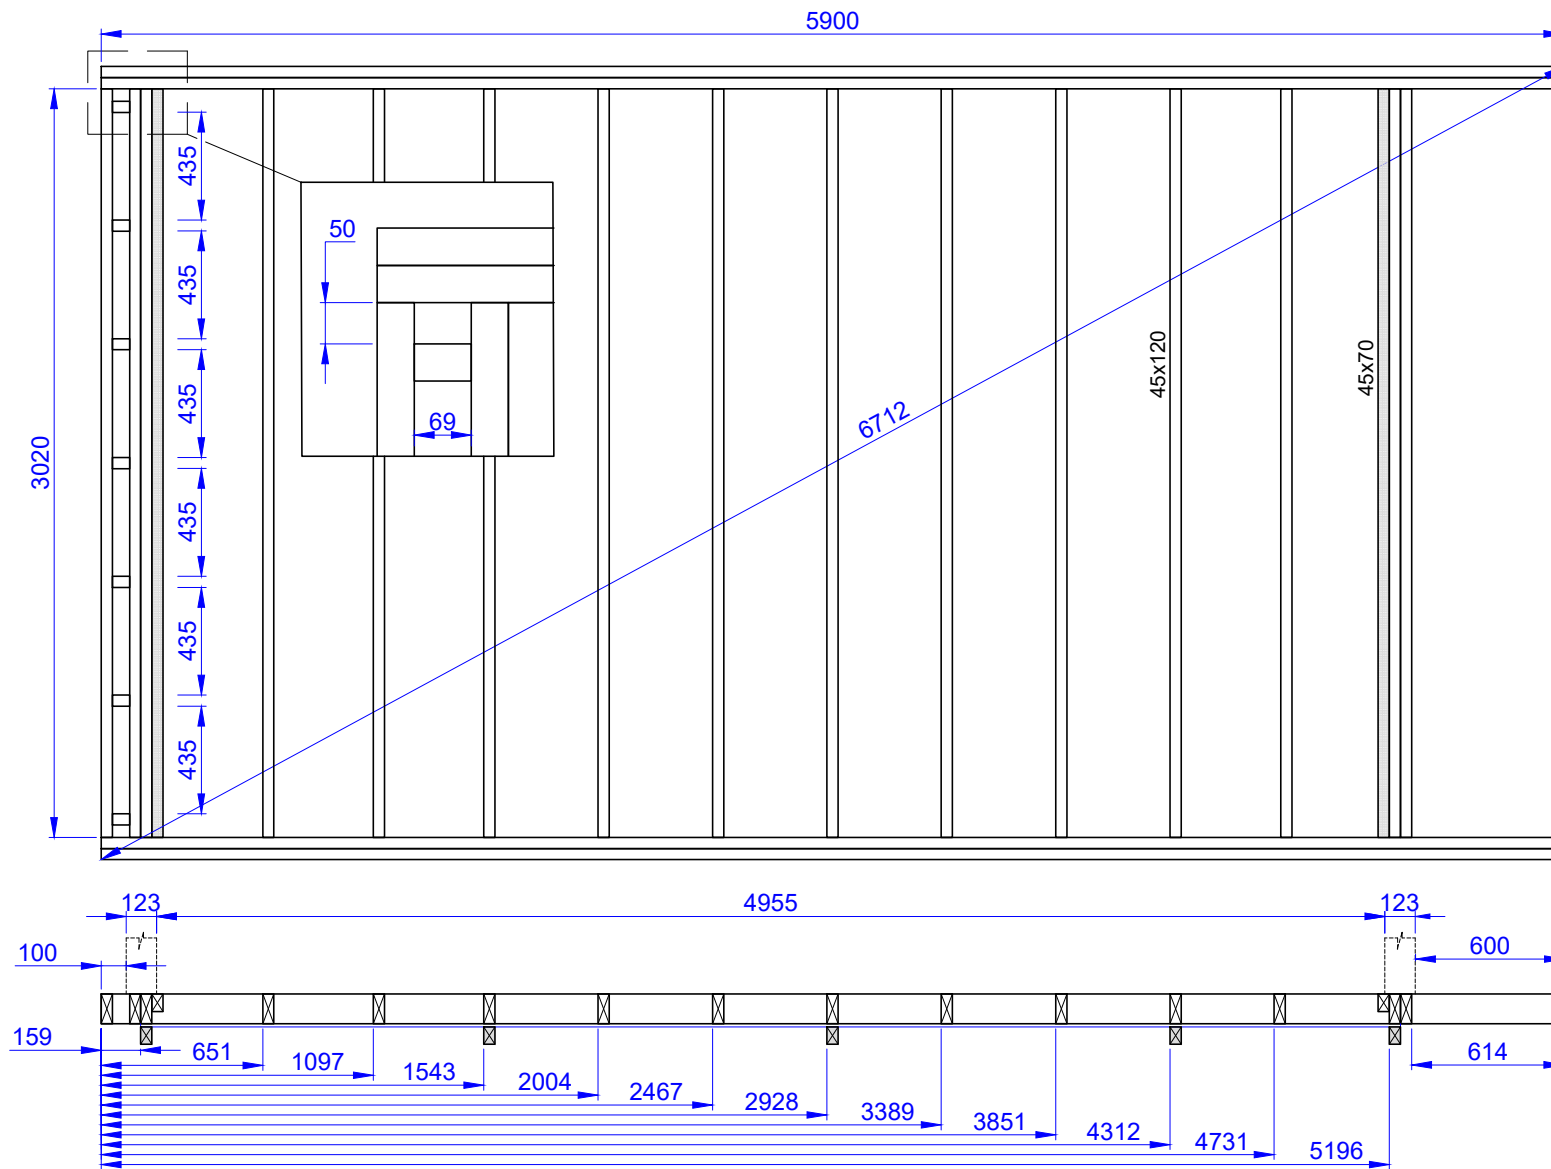

Luxury Insulated Camping Pod 3.0x5.9

Porch 600mm + Terrace

Unassembled

- Wooden boards**
1. 45x120x5900 - 4 pcs.
 2. 45x120x3020 - 15 pcs.
 3. 45x70x3020 - 2 pcs.
 4. 45x70x3160 - 5 pcs.
 5. 45x120x69 - 7 pcs.