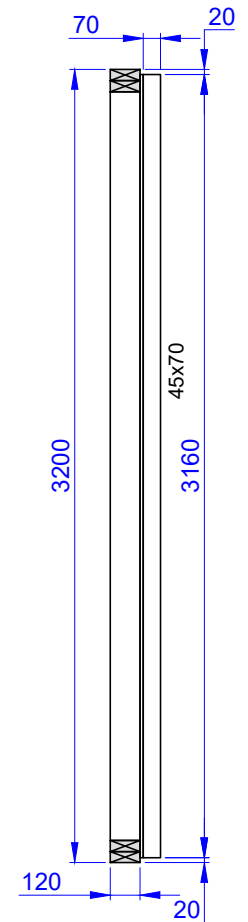

Luxury Insulated Camping Pod 3.0x5.9

Porch 600mm + Terrace

Unassembled

- Wooden boards**
1. 45x120x5900 - 4 pcs.
 2. 45x120x3020 - 15 pcs.
 3. 45x70x3020 - 2 pcs.
 4. 45x70x3160 - 5 pcs.
 5. 45x120x69 - 7 pcs.