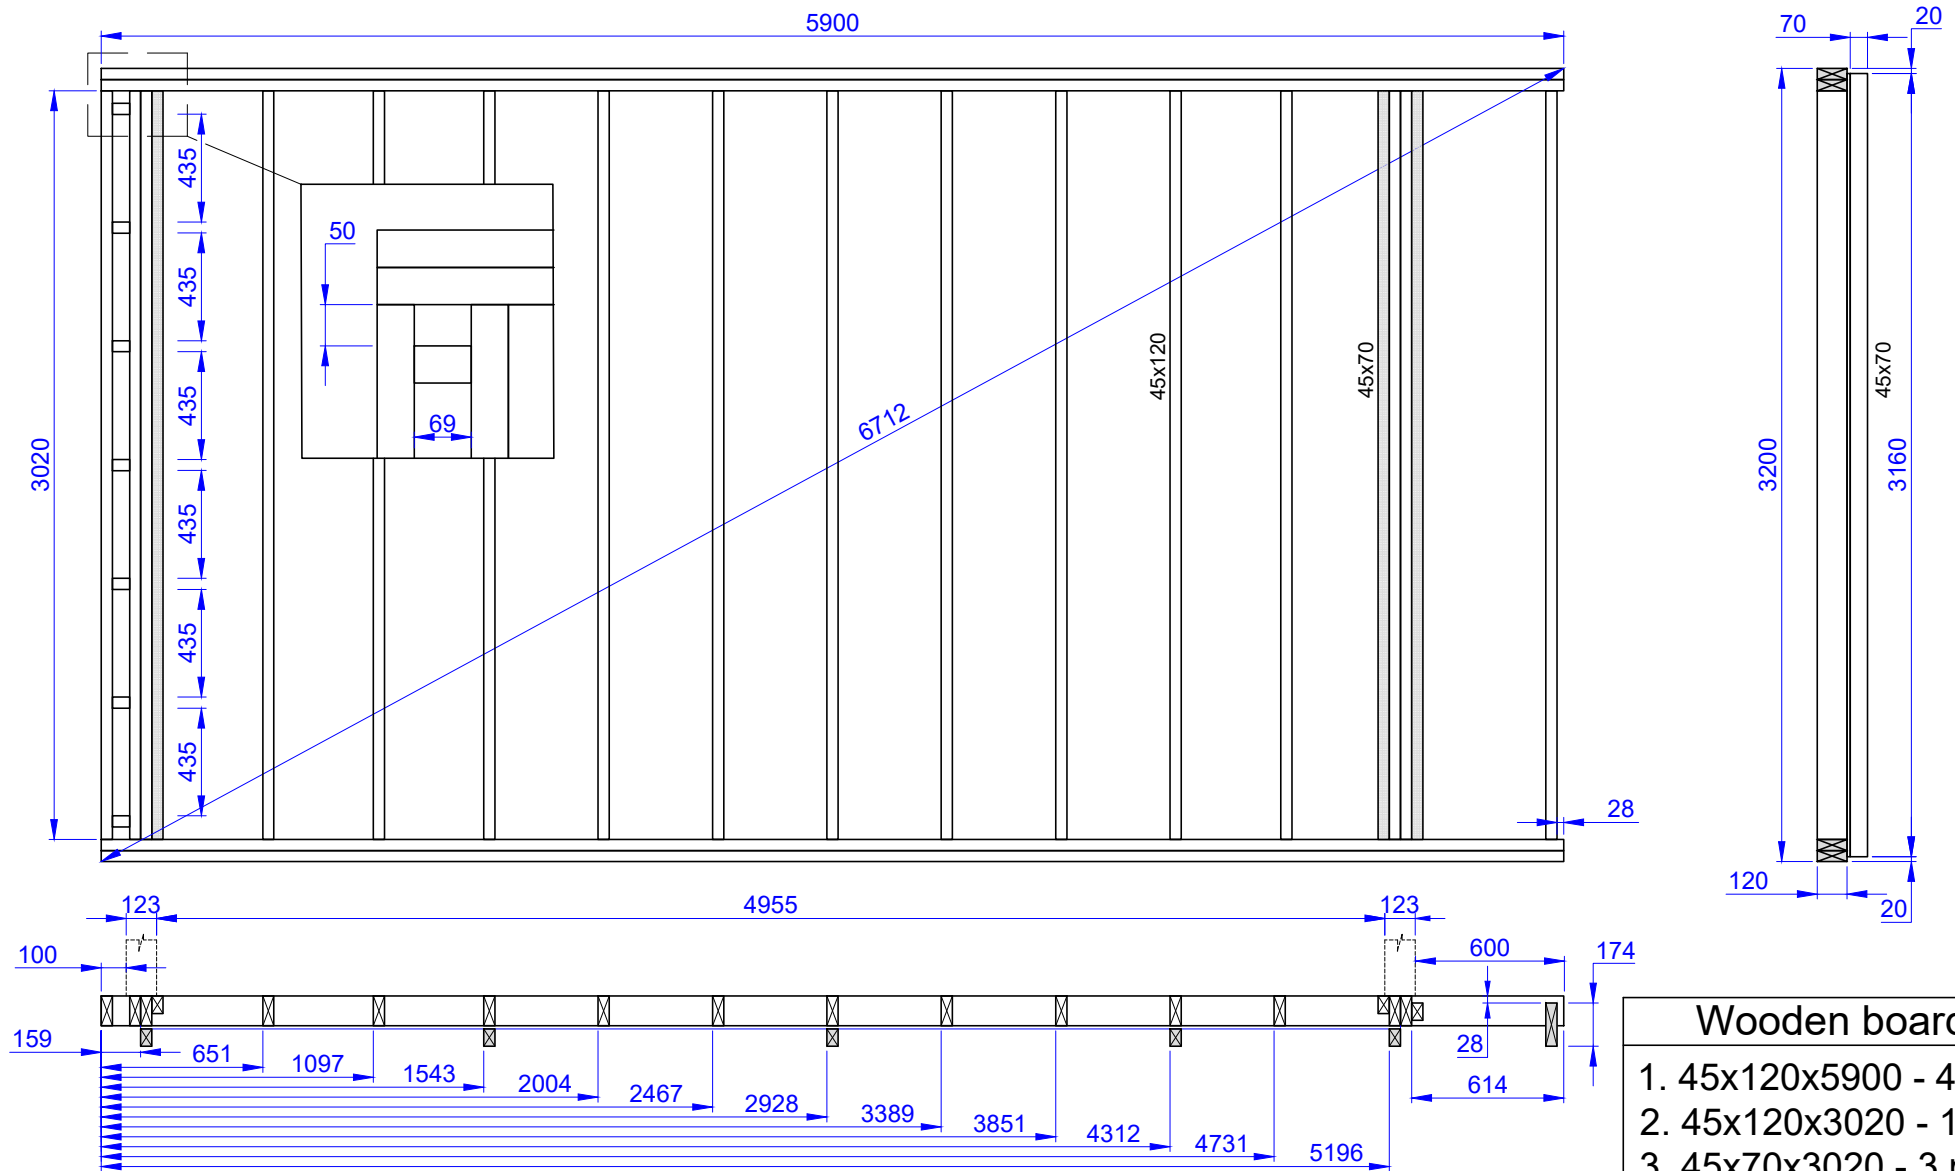

Luxury Insulated Camping Pod 3.0x5.9

Porch 600mm

Unassembled

- Wooden boards**
1. 45x120x5900 - 4 pcs.
 2. 45x120x3020 - 15 pcs.
 3. 45x70x3020 - 3 pcs.
 4. 45x70x3160 - 5 pcs.
 5. 45x120x69 - 7 pcs.