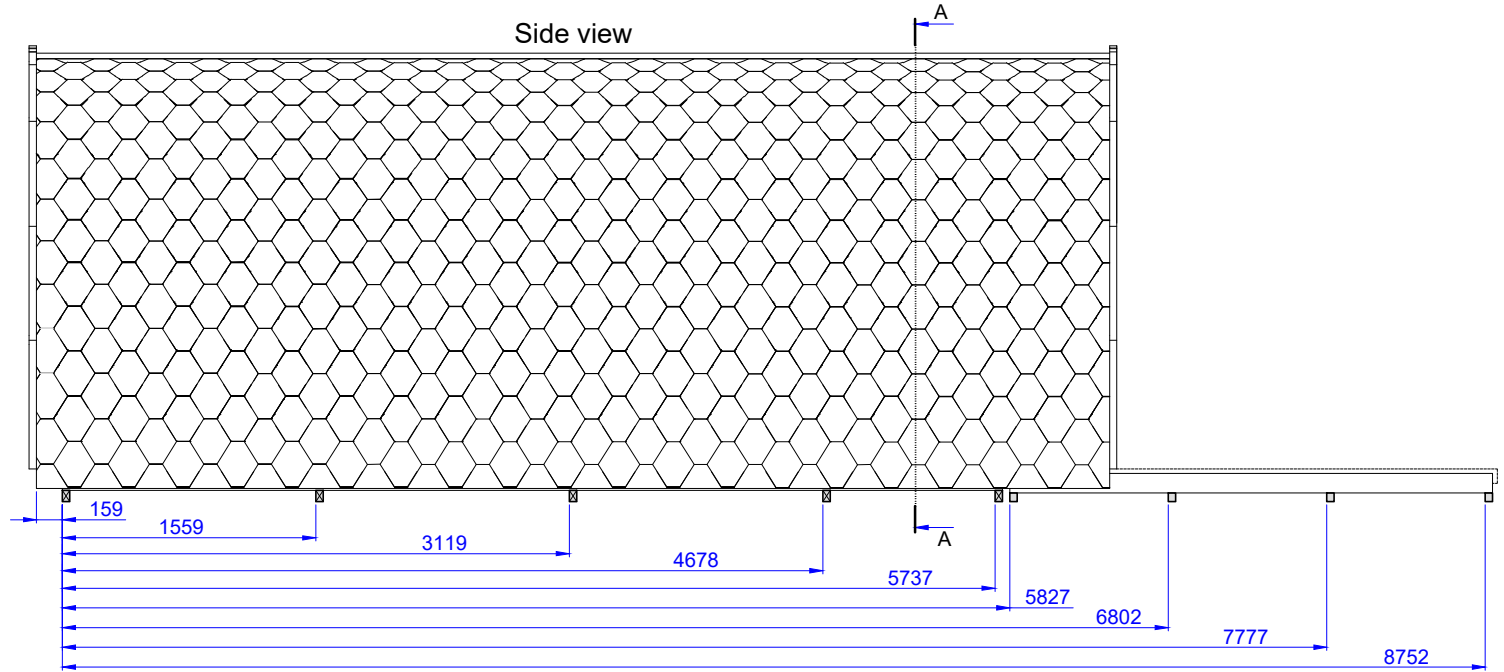

Luxury Insulated Camping Pod 3.0x6.6

Porch 600mm + Terrace 3m

Front view

Side view

Cut view
A-A

Cut view