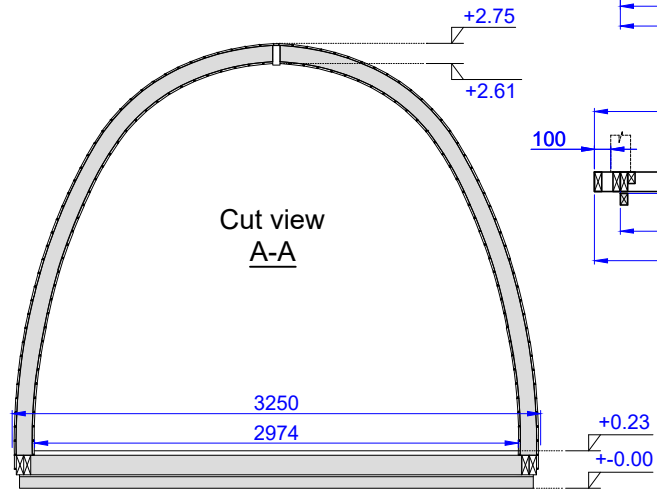

Luxury Insulated Camping Pod 3.0x6.6

Porch 600mm + Terrace 3m

Front view

Side view

Cut view
A-A

Cut view