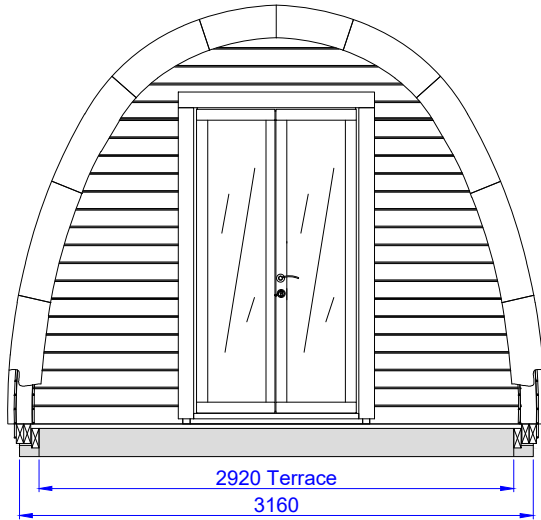

Luxury Insulated Camping Pod 3.0x6.6

Porch 600mm + Terrace 3m

Front view

Side view

Cut view
A-A

Cut view