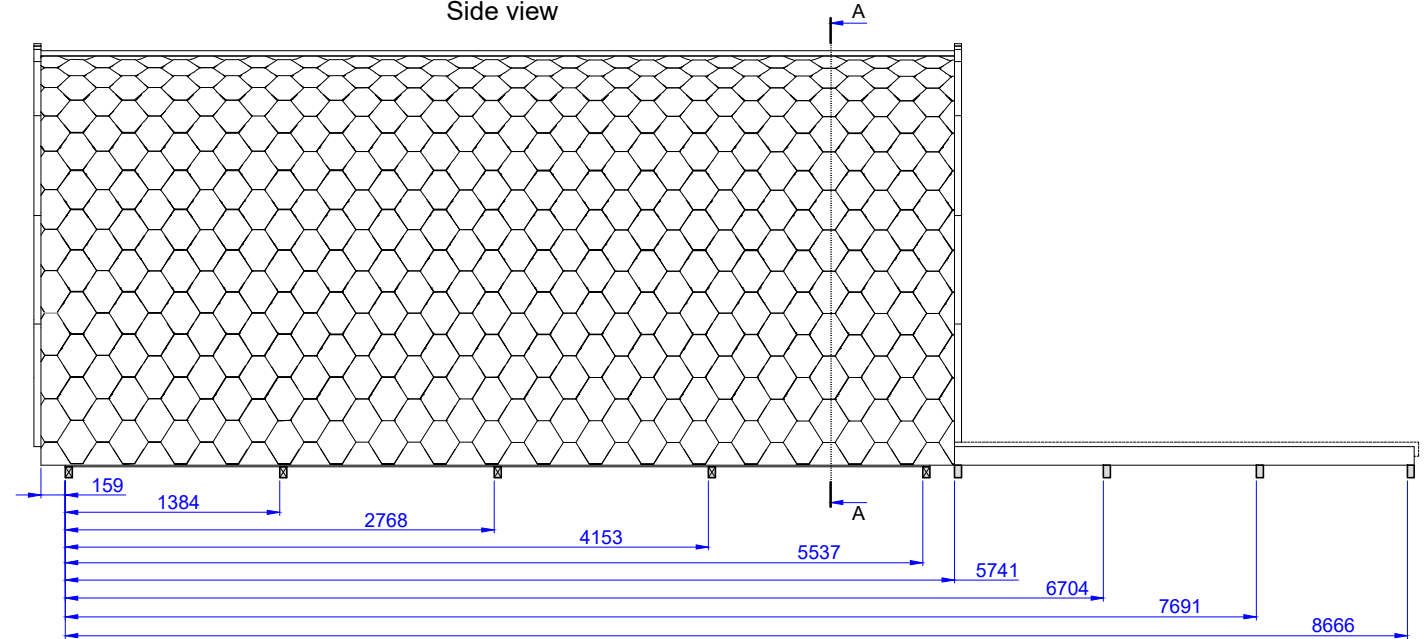

Luxury Insulated Camping Pod 3.0x5.9

Without porch + Terrace 3m

Front view

Side view

Cut view
A-A

Cut view