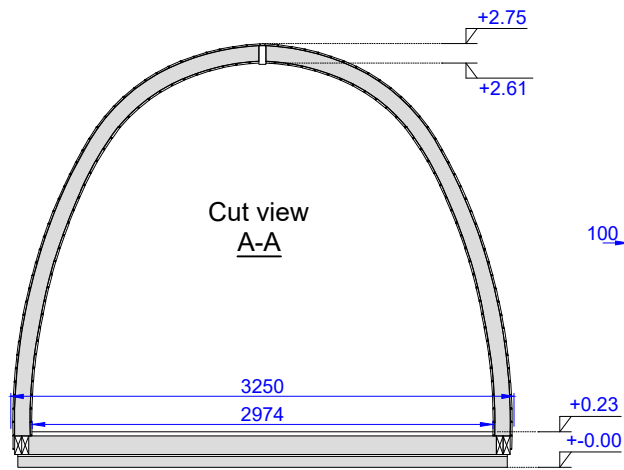

Luxury Insulated Camping Pod 3.0x5.9

Without porch + Terrace 3m

Front view

Side view

Cut view
A-A

Cut view