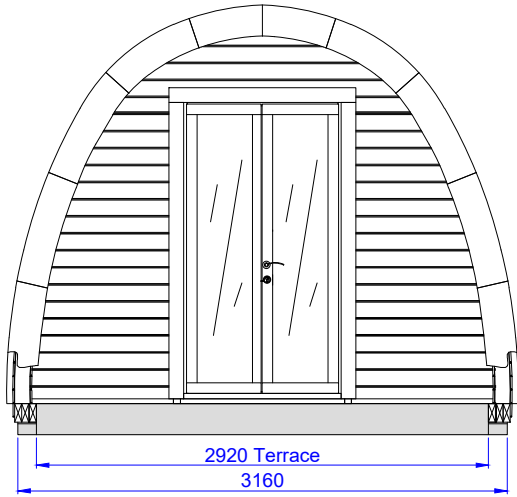

Luxury Insulated Camping Pod 3.0x5.9

Without porch + Terrace 3m

Front view

Side view

Cut view
A-A

Cut view