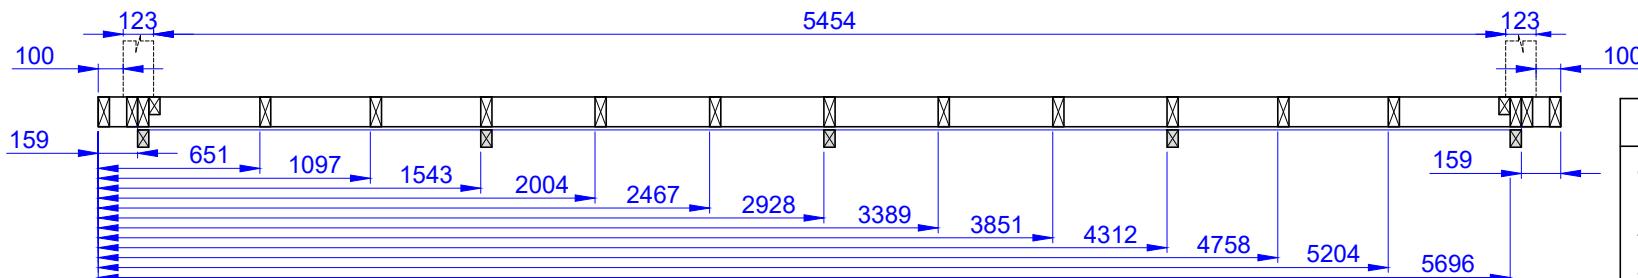

Luxury Insulated Camping Pod 3.0x5.9

Without porch

Unassembled

- Wooden boards**
1. 45x120x5900 - 4 pcs.
 2. 45x120x3020 - 17 pcs.
 3. 45x70x3020 - 2 pcs.
 4. 45x70x3160 - 5 pcs.
 5. 45x120x69 - 14 pcs.