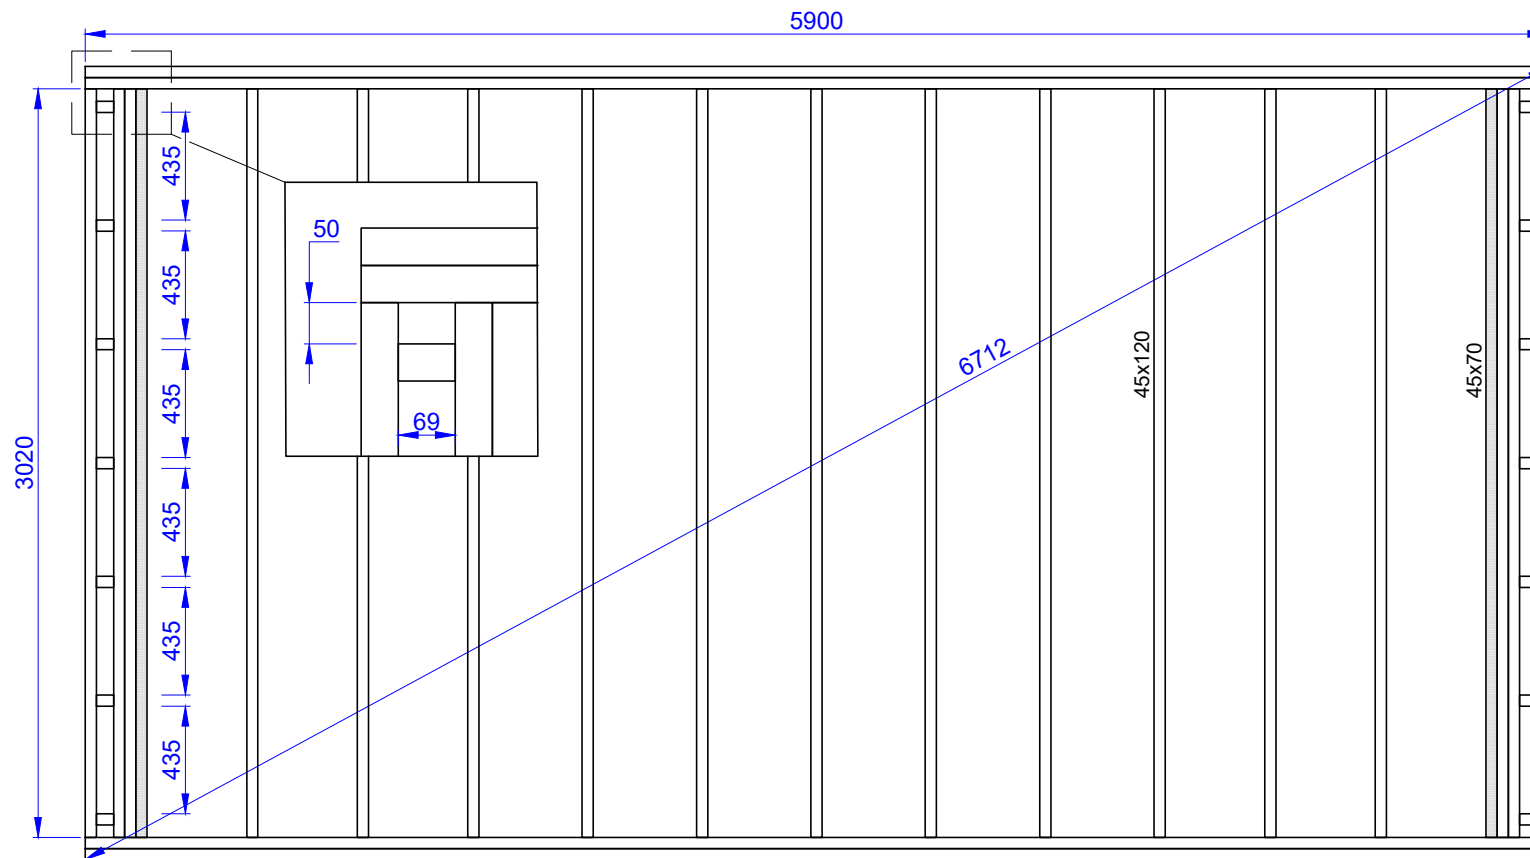

Luxury Insulated Camping Pod 3.0x5.9

Without porch

Unassembled

- Wooden boards**
1. 45x120x5900 - 4 pcs.
 2. 45x120x3020 - 17 pcs.
 3. 45x70x3020 - 2 pcs.
 4. 45x70x3160 - 5 pcs.
 5. 45x120x69 - 14 pcs.