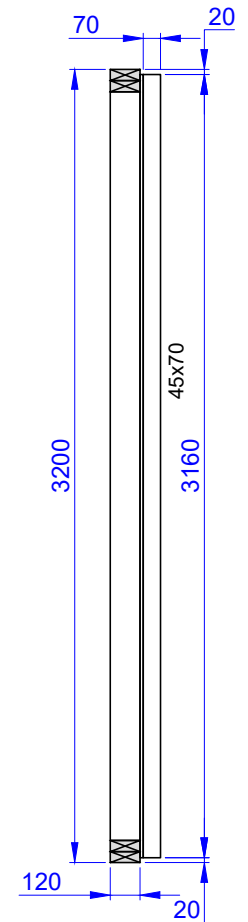

Luxury Insulated Camping Pod 3.0x5.9

Without porch

Unassembled

- Wooden boards**
1. 45x120x5900 - 4 pcs.
 2. 45x120x3020 - 17 pcs.
 3. 45x70x3020 - 2 pcs.
 4. 45x70x3160 - 5 pcs.
 5. 45x120x69 - 14 pcs.