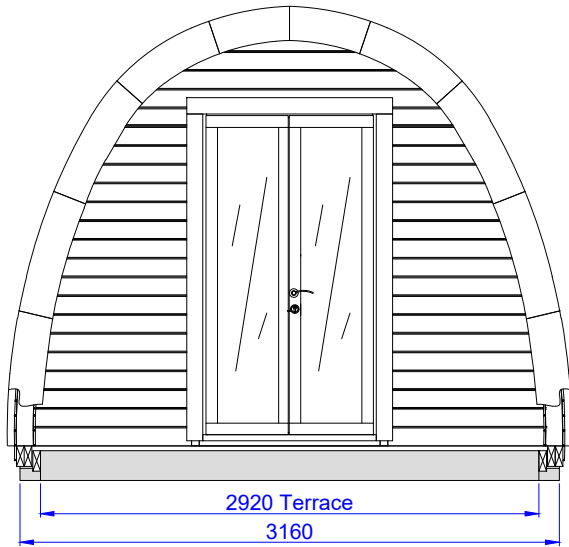

Luxury Insulated Camping Pod 3.0x5.9

Porch 600mm + Terrace 3m

Front view

Side view

Cut view
A-A

Cut view