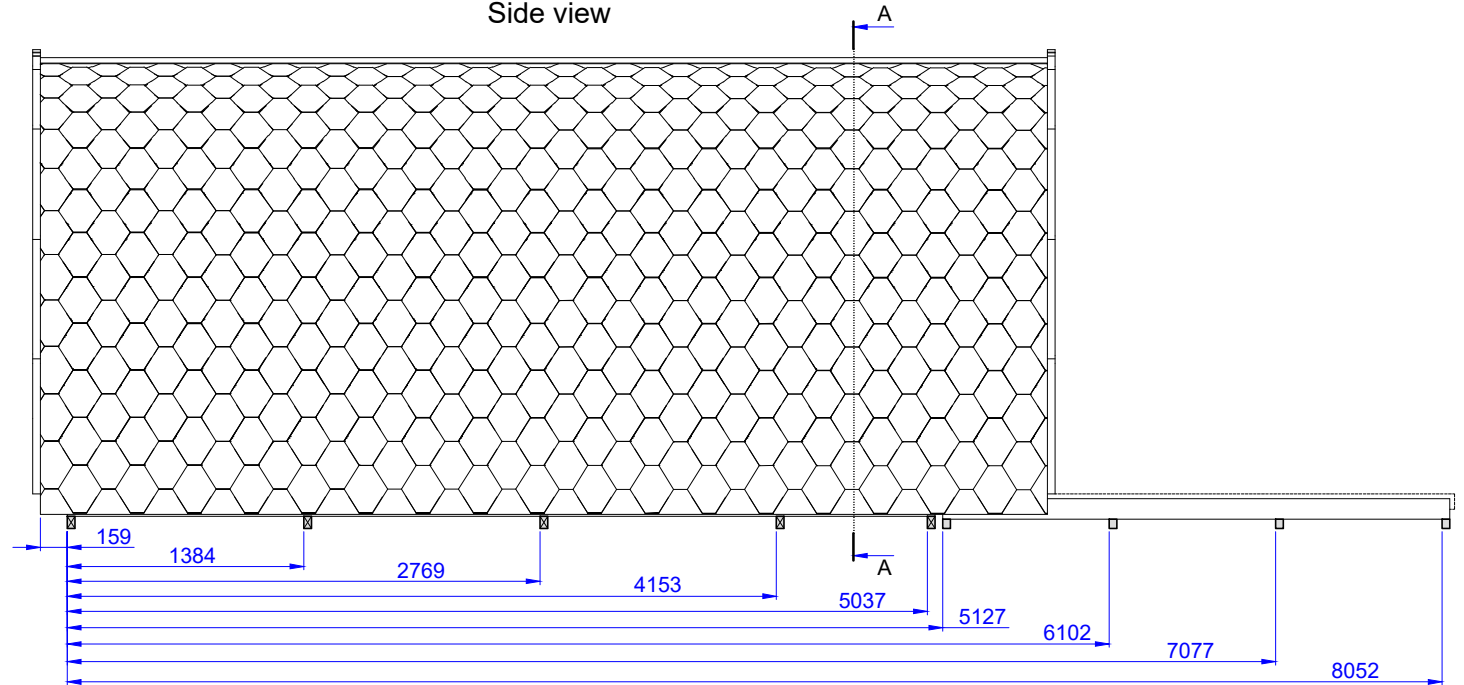

Luxury Insulated Camping Pod 3.0x5.9

Porch 600mm + Terrace 3m

Front view

Side view

Cut view
A-A

Cut view