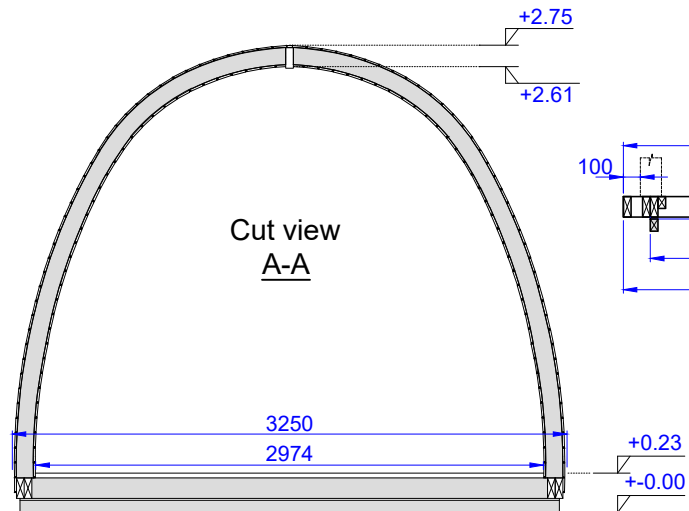

Luxury Insulated Camping Pod 3.0x5.9

Porch 600mm + Terrace 3m

Front view

Side view

Cut view
A-A

Cut view