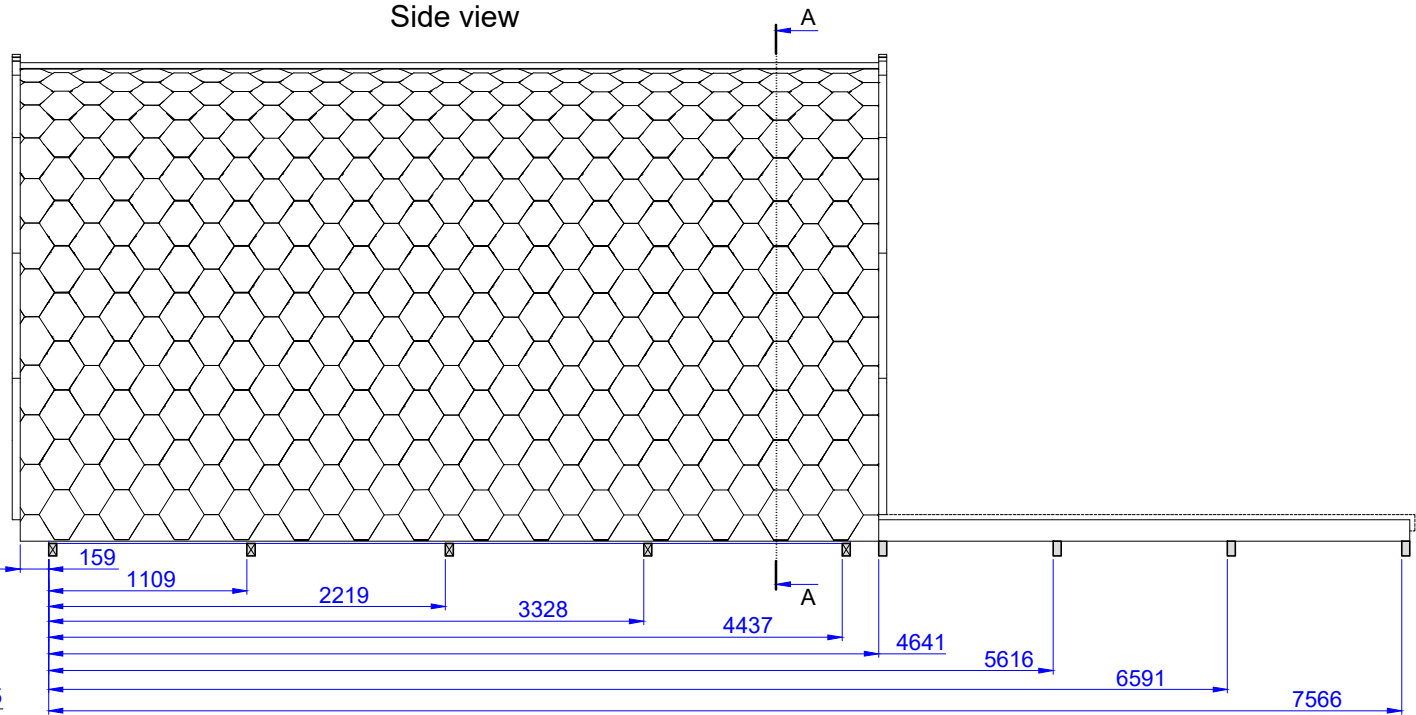

Luxury Insulated Camping Pod 3.0x4.8

Without porch + Terrace 3m

Front view

Side view

Cut view
A-A

Cut view