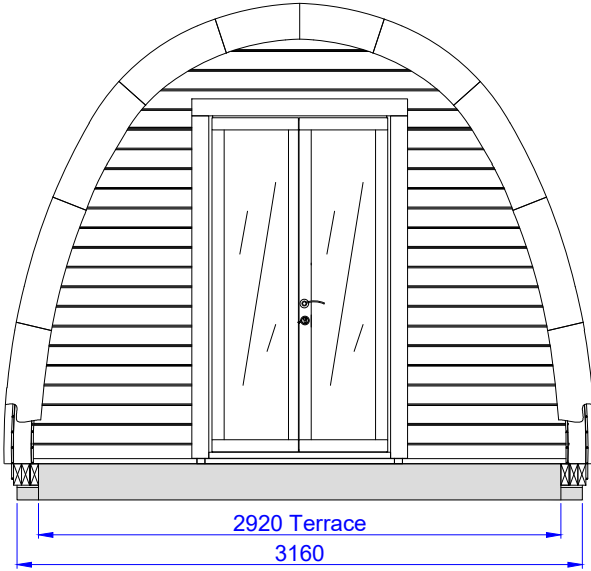

Luxury Insulated Camping Pod 3.0x4.8

Without porch + Terrace 3m

Front view

Side view

Cut view
A-A

Cut view