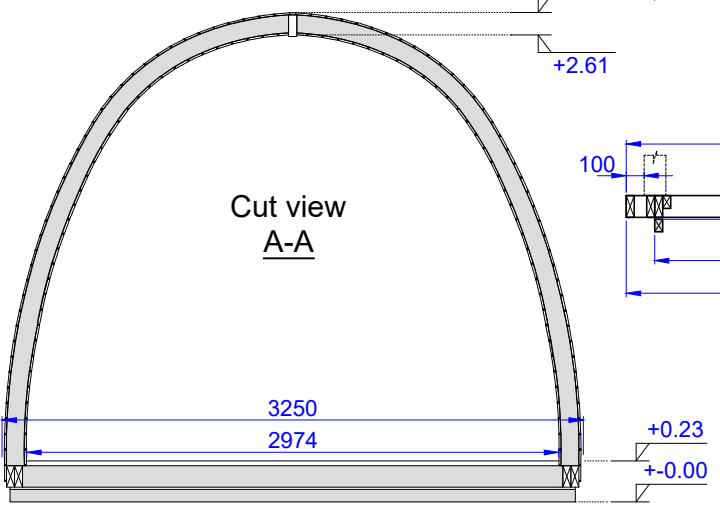

Luxury Insulated Camping Pod 3.0x4.8

Without porch + Terrace 3m

Front view

Side view

Cut view
A-A

Cut view