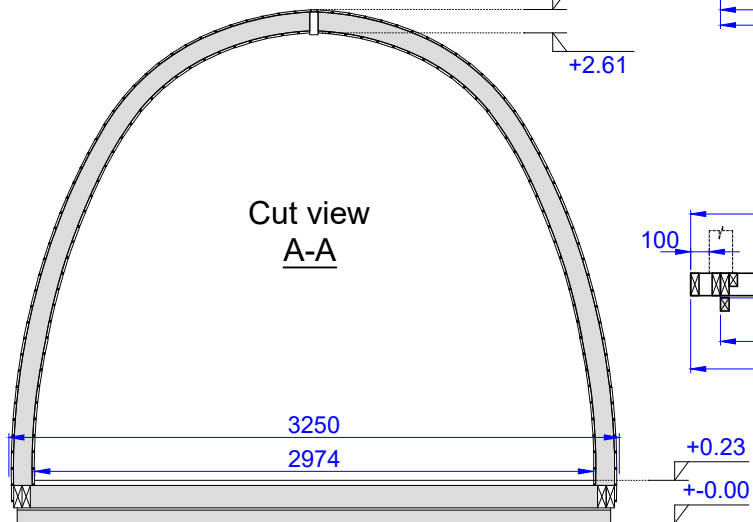

# Porch 600mm + Terrace 3m

Front view

+2.75

+2.61

Cut view  
A-A

Side view

Cut view