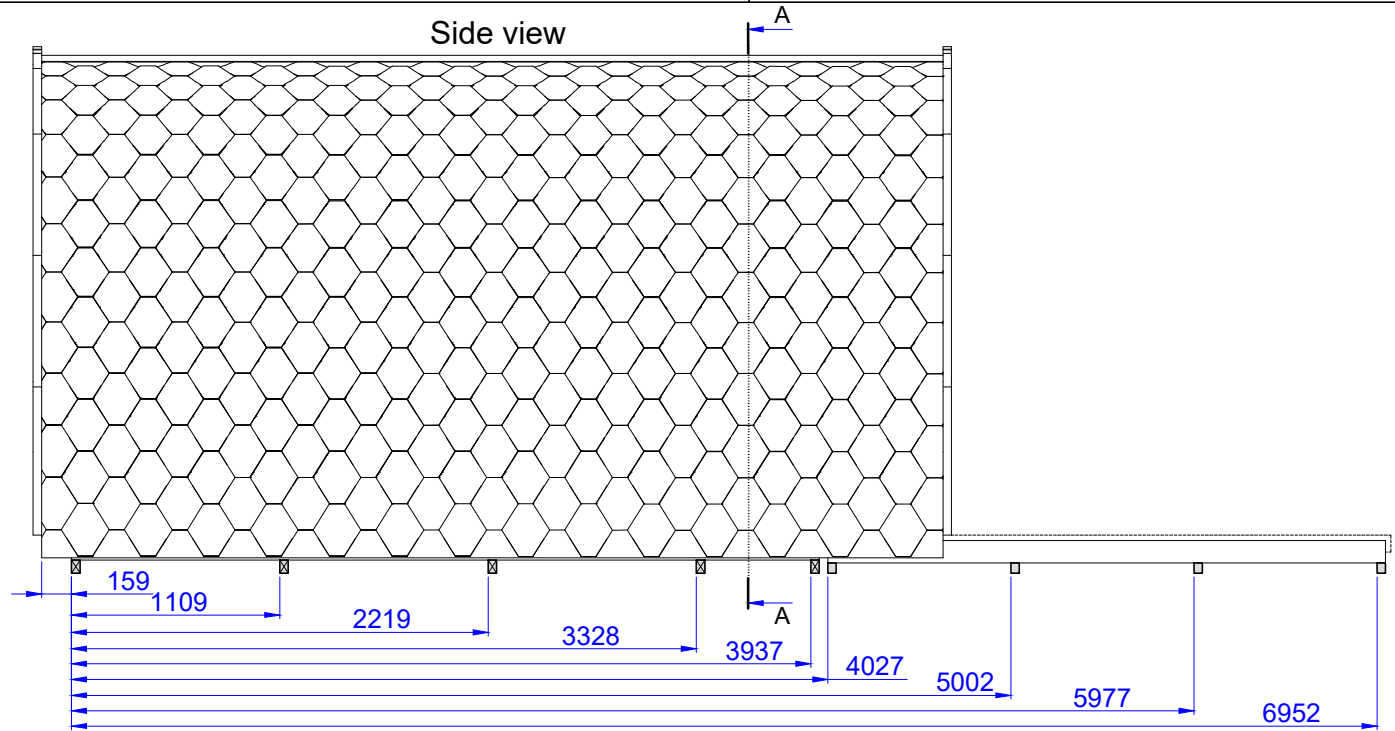

# Luxury Insulated Camping Pod 3.0x4.8

# Porch 600mm + Terrace 3m

Front view

+2.75

+2.61

Cut view  
A-A

Side view

Cut view