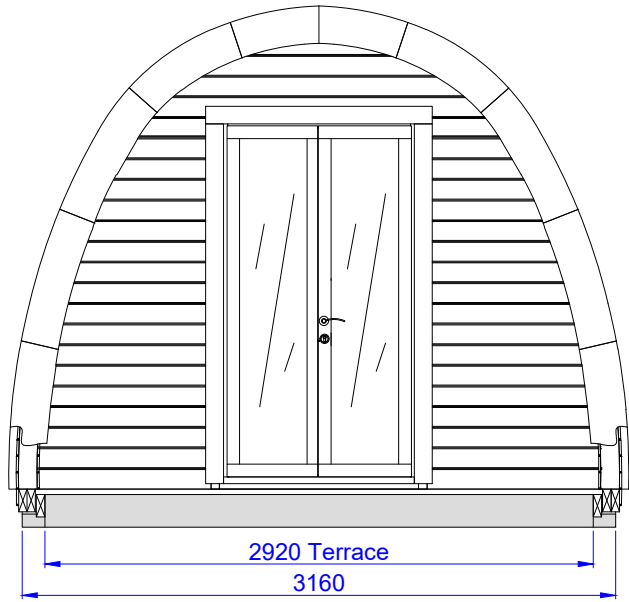

# Luxury Insulated Camping Pod 3.0x4.8

# Porch 600mm + Terrace 3m

Front view

+2.75

+2.61

Cut view  
A-A

Side view

Cut view