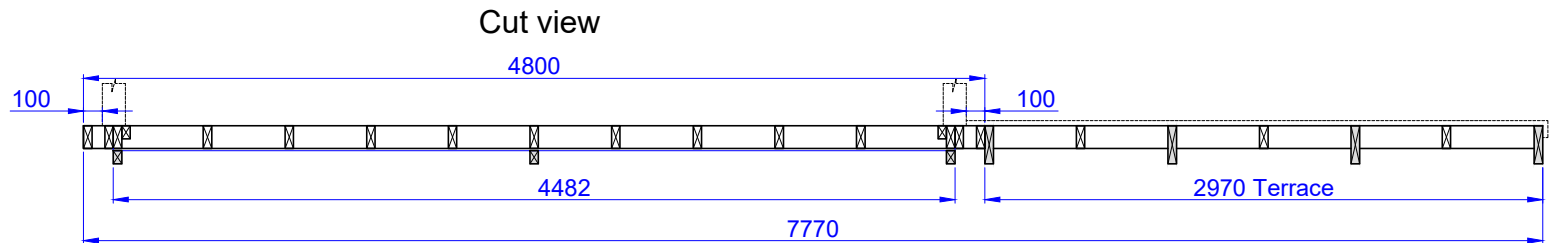

Luxury Insulated Camping Pod 2.4x4.8

Without porch + Terrace 3m

Front view

Side view

Cut view

Cut view
A-A