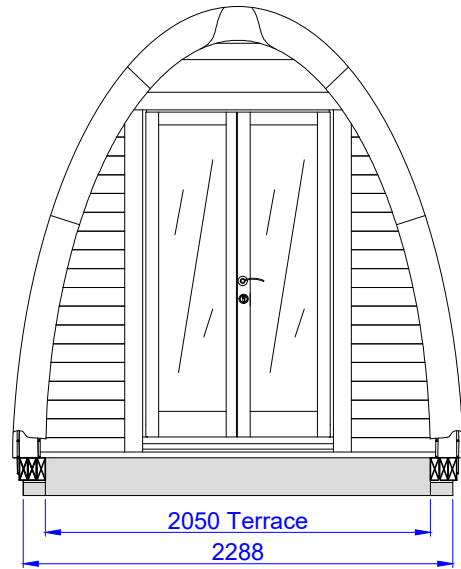

Luxury Insulated Camping Pod 2.4x4.8

Without porch + Terrace 3m

Front view

Side view

Cut view

Cut view
A-A