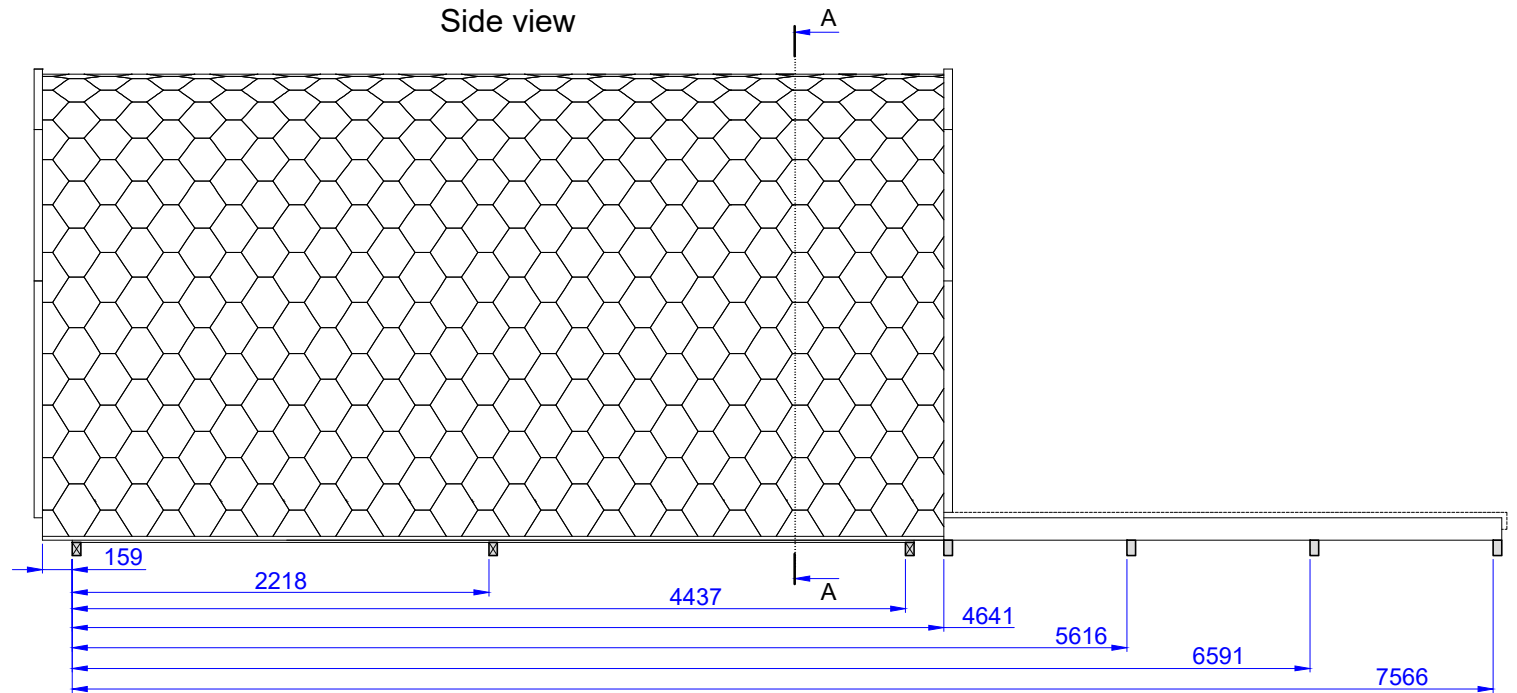

Luxury Insulated Camping Pod 2.4x4.8

Without porch + Terrace 3m

Front view

Side view

Cut view

Cut view
A-A