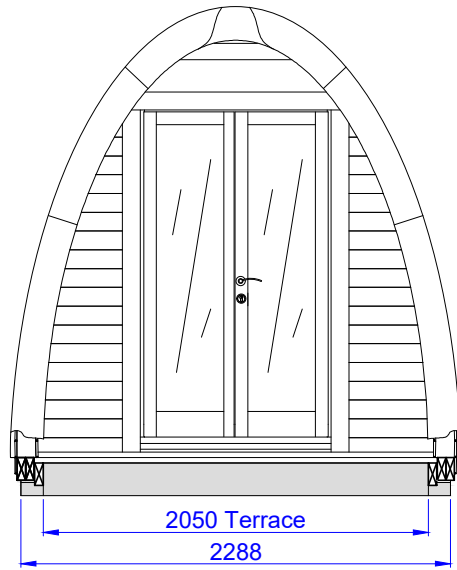

Luxury Insulated Camping Pod 2.4x4.8

Porch 600mm + Terrace 3m

Front view

Side view

+2.60

+2.22

Cut view
A-A

Cut view