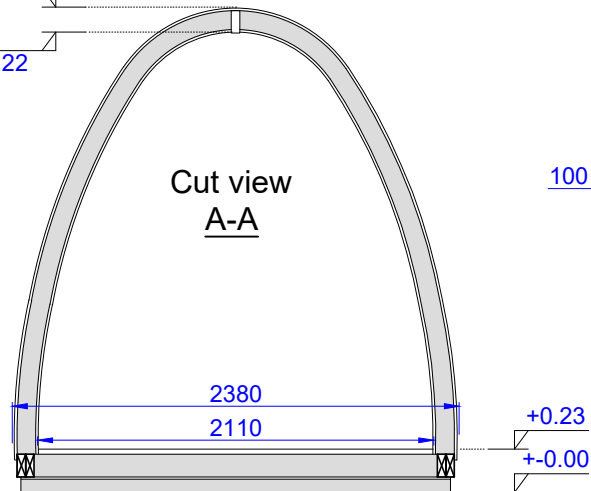

Luxury Insulated Camping Pod 2.4x4.8

Porch 600mm + Terrace 3m

Front view

Side view

+2.60

+2.22

Cut view
A-A

Cut view