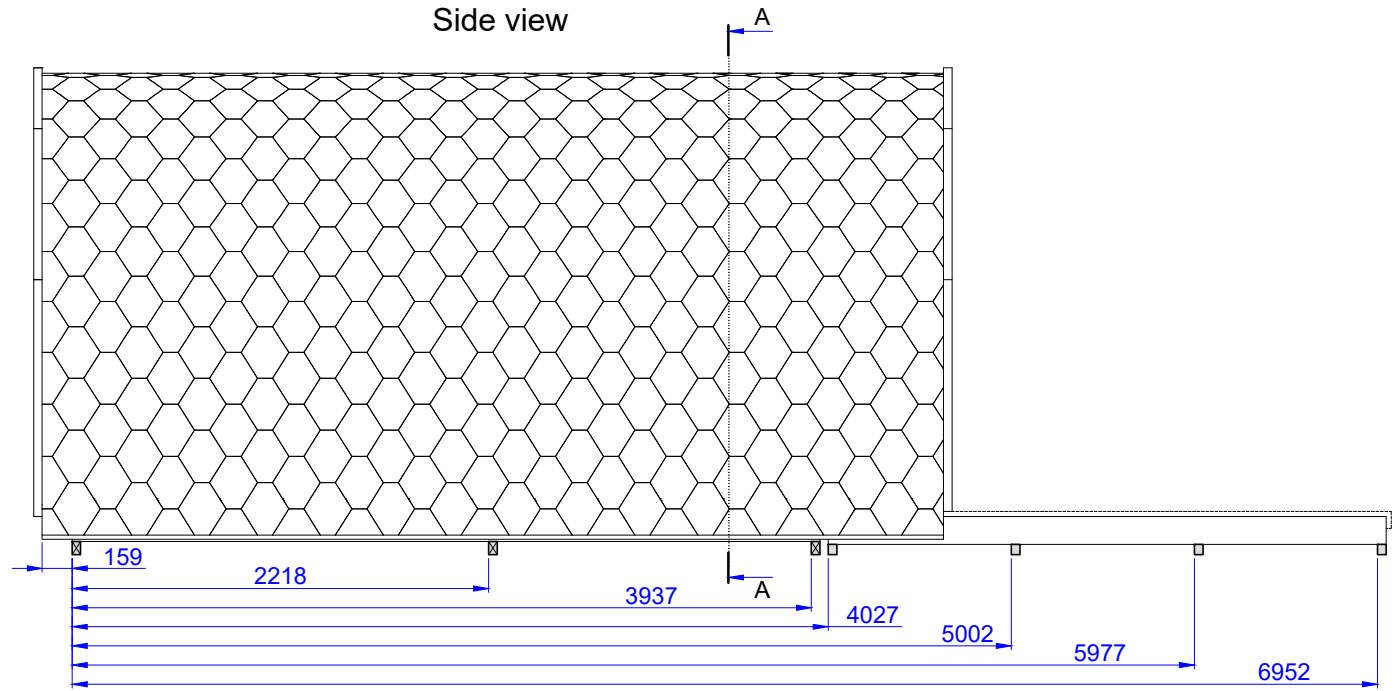

Luxury Insulated Camping Pod 2.4x4.8

Porch 600mm + Terrace 3m

Front view

Side view

+2.60

+2.22

Cut view
A-A

Cut view