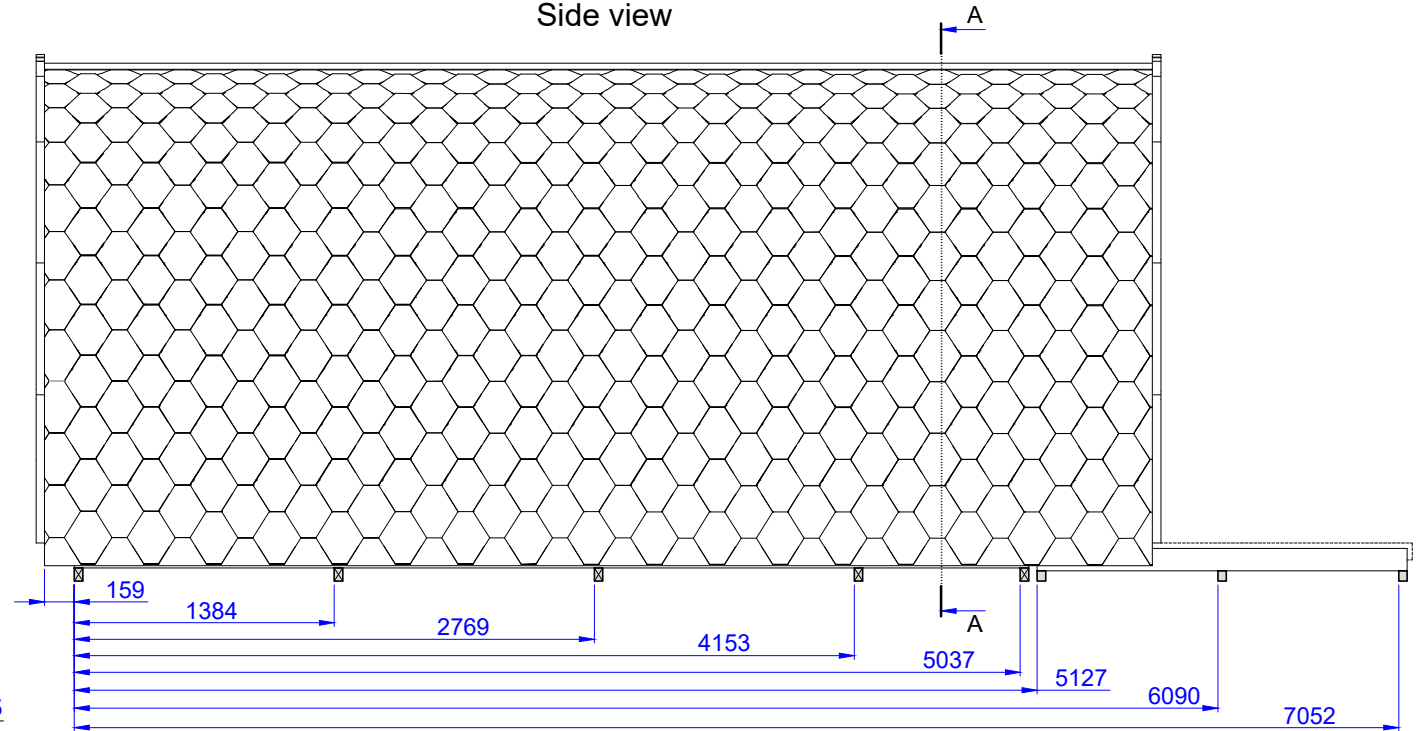

Luxury Insulated Camping Pod 3.0x5.9

Porch 600mm + Terrace 2m

Front view

Side view

Cut view
A-A

Cut view