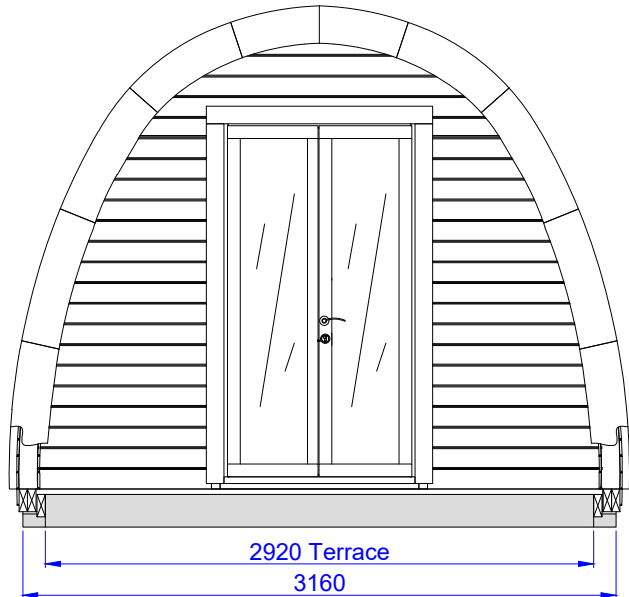

Luxury Insulated Camping Pod 3.0x5.9

Porch 600mm + Terrace 2m

Front view

Side view

Cut view
A-A

Cut view