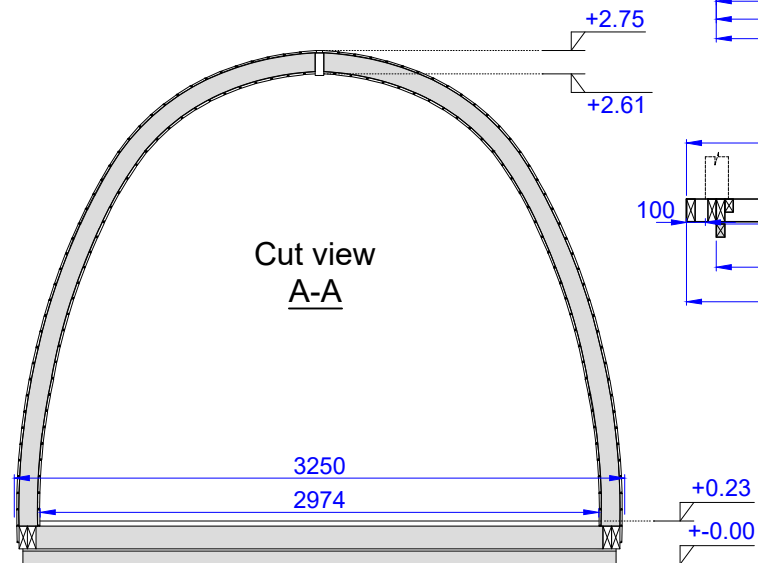

Luxury Insulated Camping Pod 3.0x5.9

Porch 600mm + Terrace 2m

Front view

Side view

Cut view
A-A

Cut view