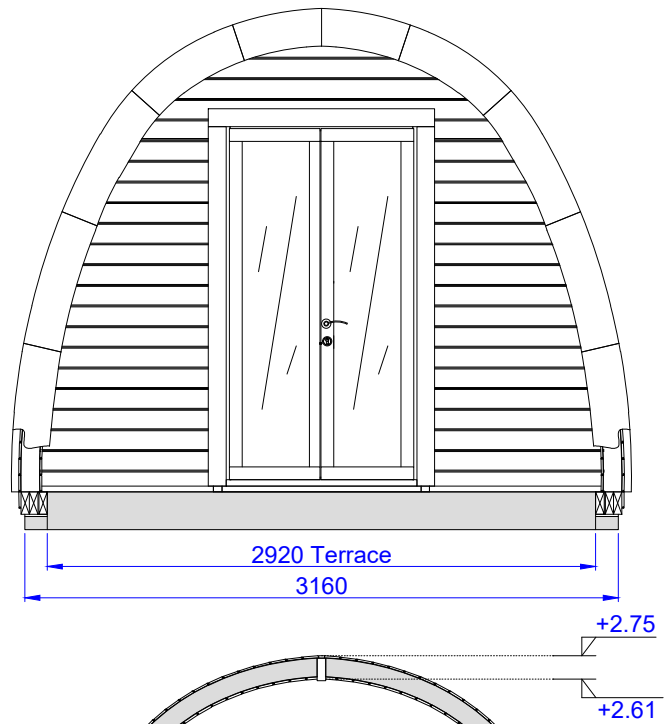

Luxury Insulated Camping Pod 3.0x4.8

Without porch + Terrace 2m

Front view

Side view

Cut view
A-A

Cut view