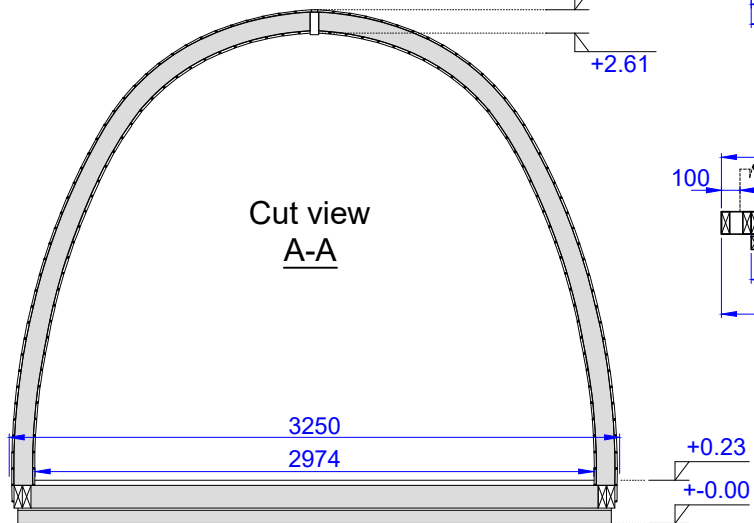

Luxury Insulated Camping Pod 3.0x4.8

Without porch + Terrace 2m

Front view

Side view

Cut view
A-A

Cut view