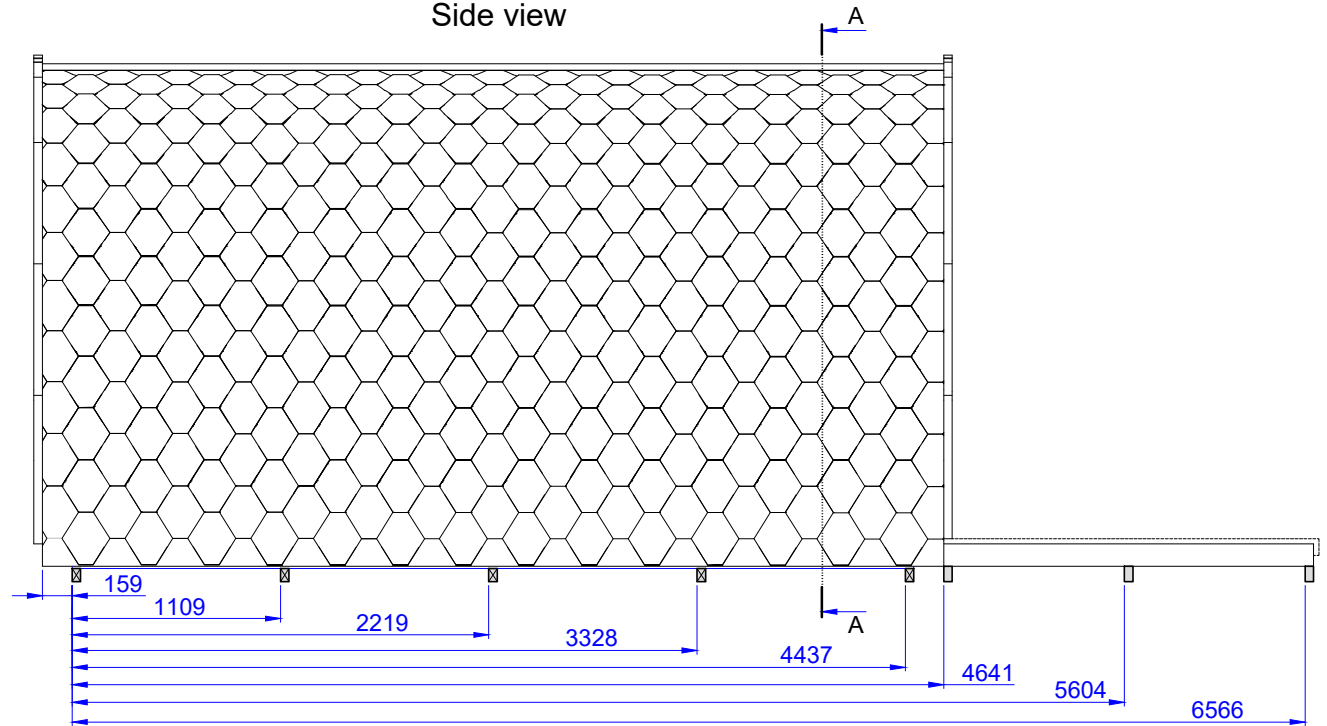

Luxury Insulated Camping Pod 3.0x4.8

Without porch + Terrace 2m

Front view

Side view

Cut view
A-A

Cut view