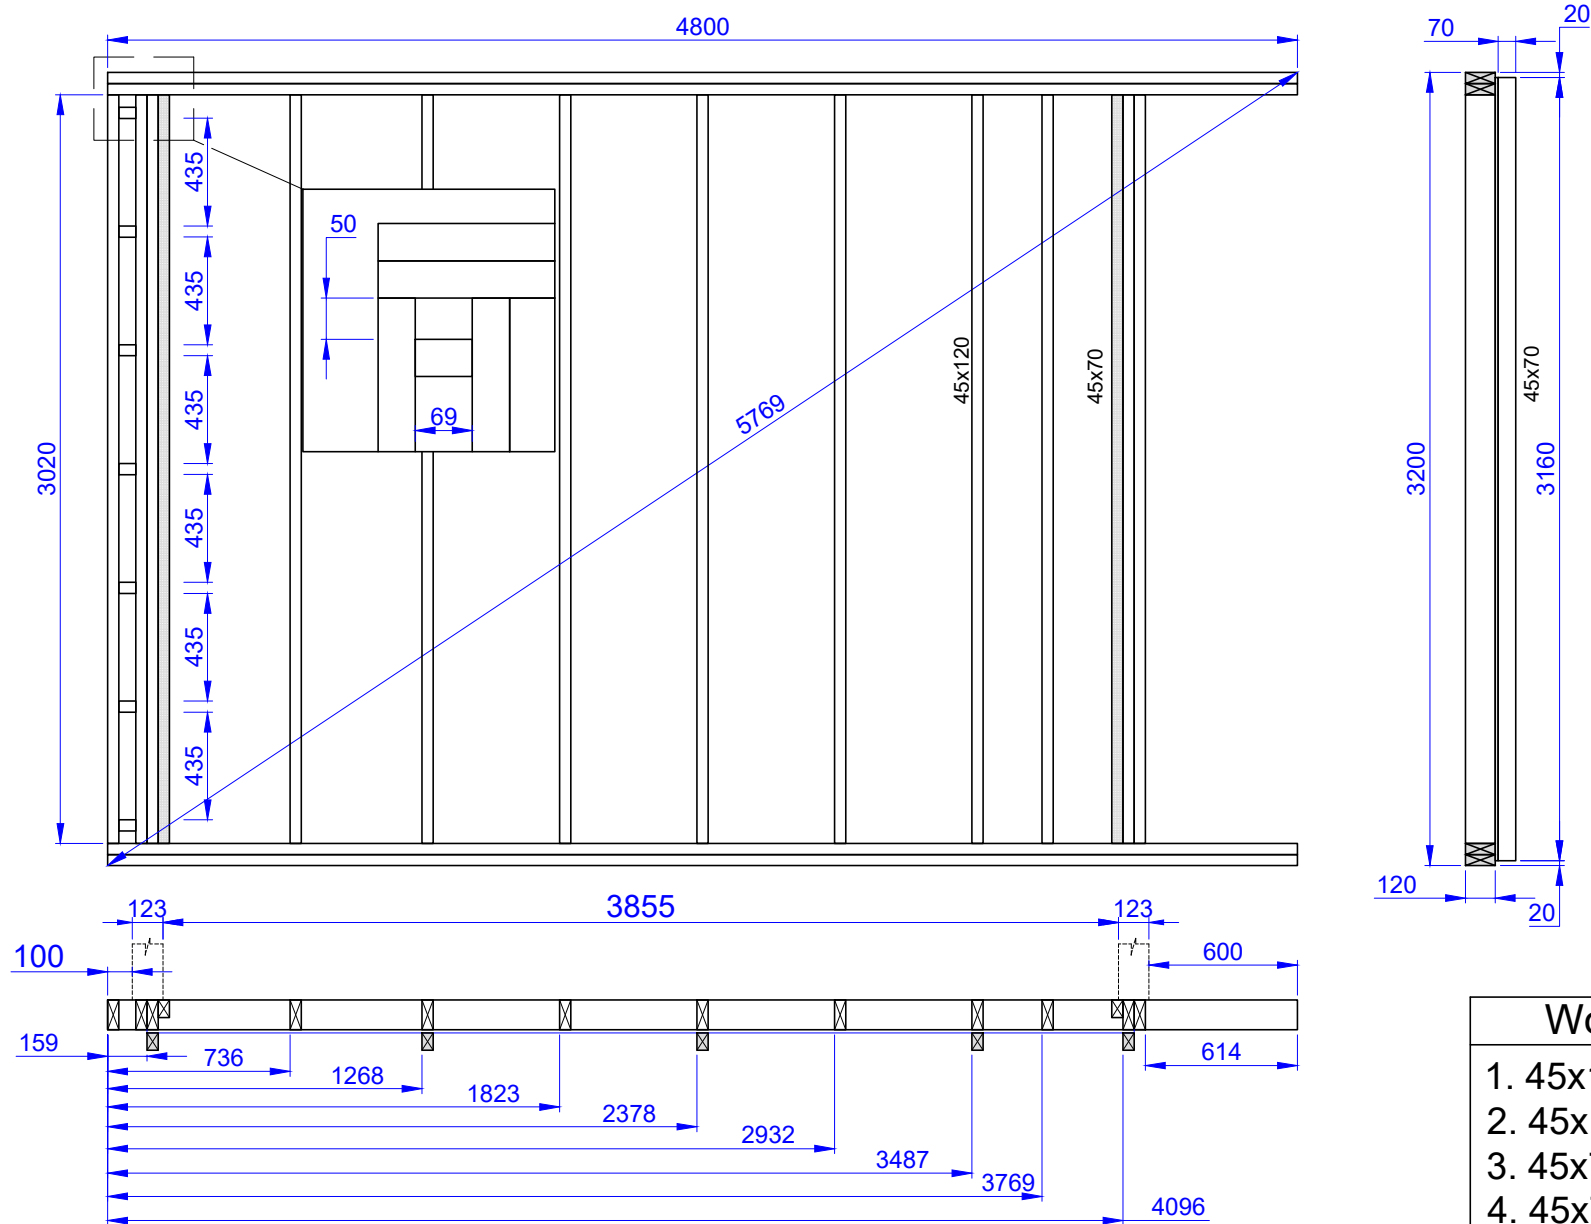

# Luxury Insulated Camping Pod 3.0x4.8

# Porch 600mm + Terrace

# Unassembled

- Wooden boards**
1. 45x120x4800 - 4 pcs.
  2. 45x120x3020 - 12 pcs.
  3. 45x70x3020 - 2 pcs.
  4. 45x70x3160 - 5 pcs.
  5. 45x120x69 - 7 pcs.