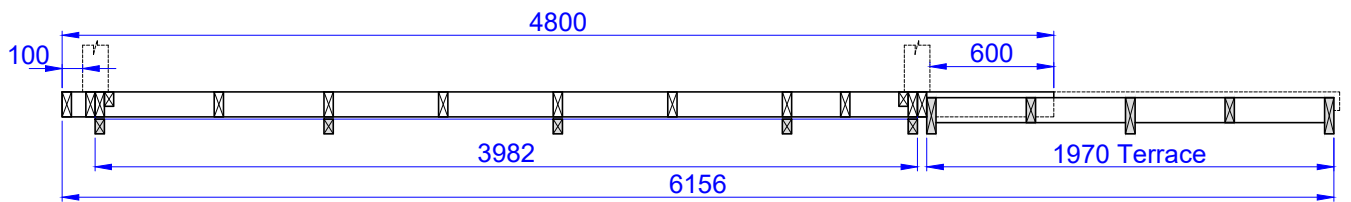

# Porch 600mm + Terrace 2m

Front view

2920 Terrace  
3160

Side view

159 1109 2219 3328 3937 4027 4997 5952  
+2.75  
+2.61

Cut view  
A-A

3250  
2974

+0.23  
+0.00

Cut view

4800 600  
100  
3982 6156 1970 Terrace