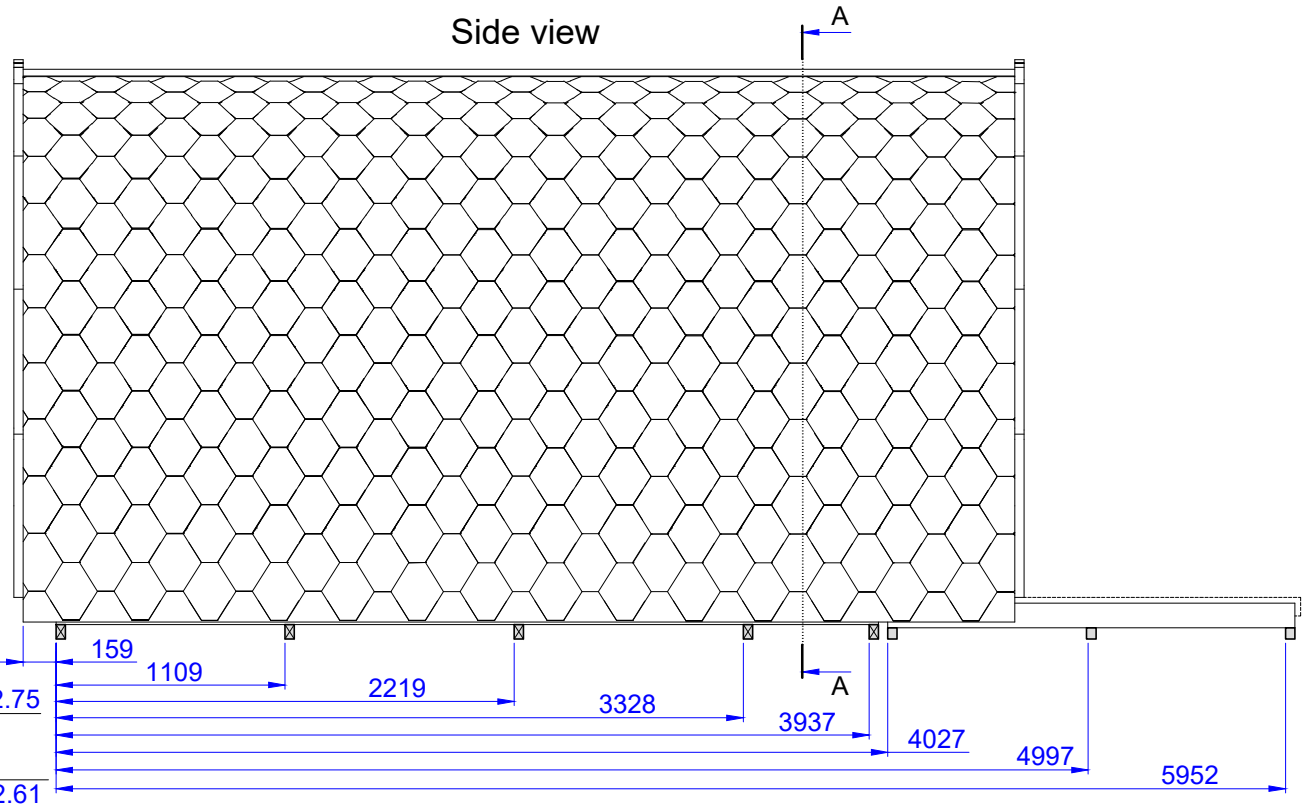

# Luxury Insulated Camping Pod 3.0x4.8

# Porch 600mm + Terrace 2m

Front view

2920 Terrace  
3160

Side view

159 1109 2219 3328 3937 4027 4997 5952  
+2.75  
+2.61

Cut view  
A-A

3250  
2974

+0.23  
+0.00

Cut view

4800 600  
100  
3982 6156 1970 Terrace