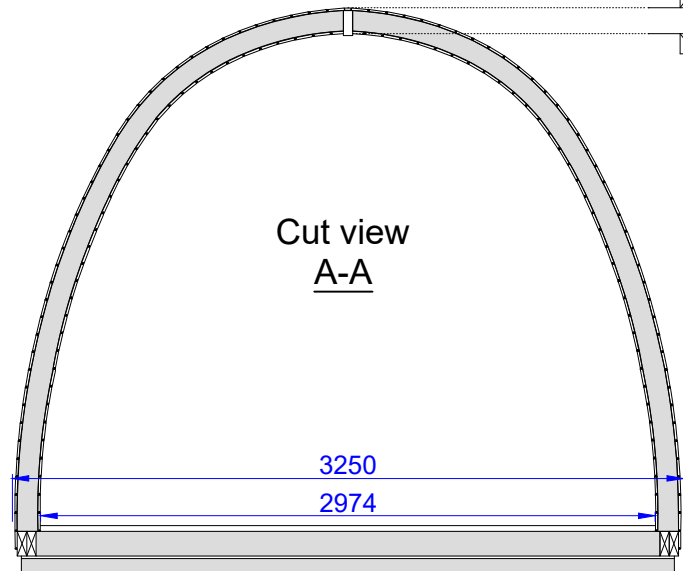

# Porch 600mm + Terrace 2m

Front view

2920 Terrace  
3160

Side view

159 1109 2219 3328 3937 4027 4997 5952  
+2.75  
+2.61

Cut view  
A-A

3250  
2974

+0.23  
+0.00

Cut view

4800 600  
100  
3982 6156 1970 Terrace