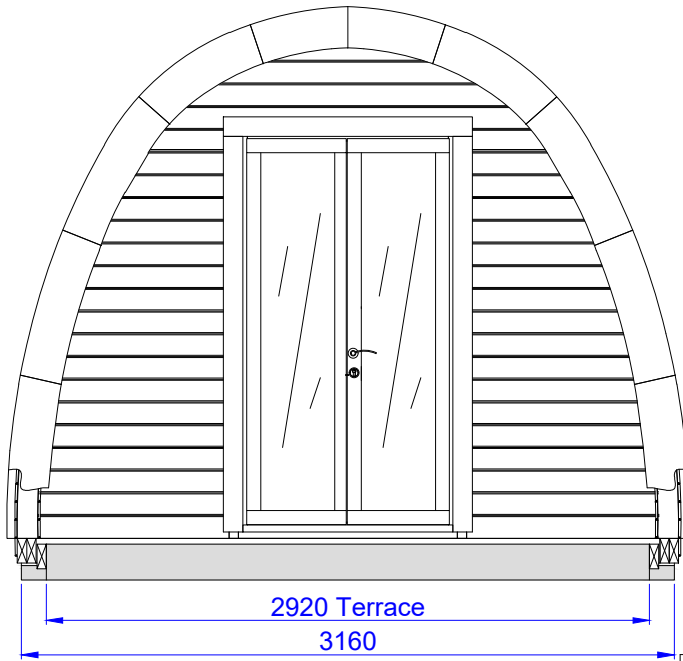

# Luxury Insulated Camping Pod 3.0x4.8

# Porch 600mm + Terrace 2m

Front view

2920 Terrace  
3160

Side view

159 1109 2219 3328 3937 4027 4997 5952  
+2.75  
+2.61

Cut view  
A-A

3250  
2974

+0.23  
+0.00

Cut view

4800 600  
100  
3982 6156 1970 Terrace