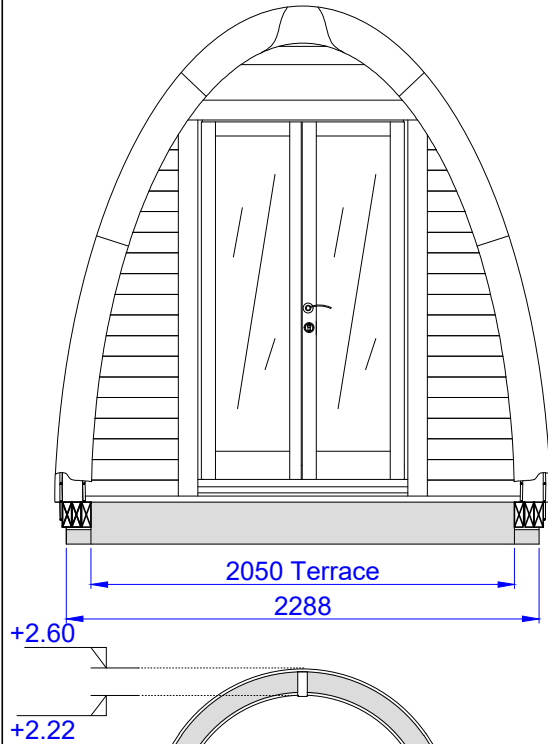

Luxury Insulated Camping Pod 2.4x4.8

Without porch + Terrace 2m

Front view

Side view

A

A

Cut view