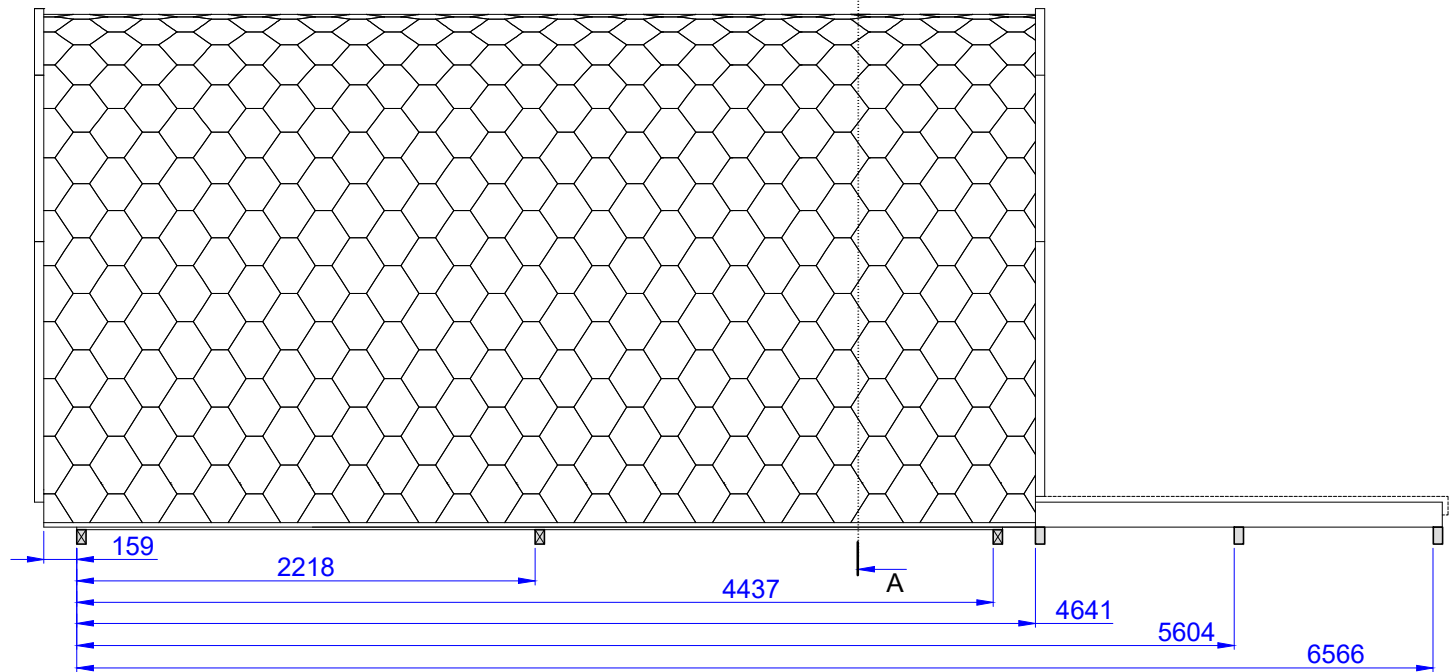

Luxury Insulated Camping Pod 2.4x4.8

Without porch + Terrace 2m

Front view

Side view

A

A

Cut view