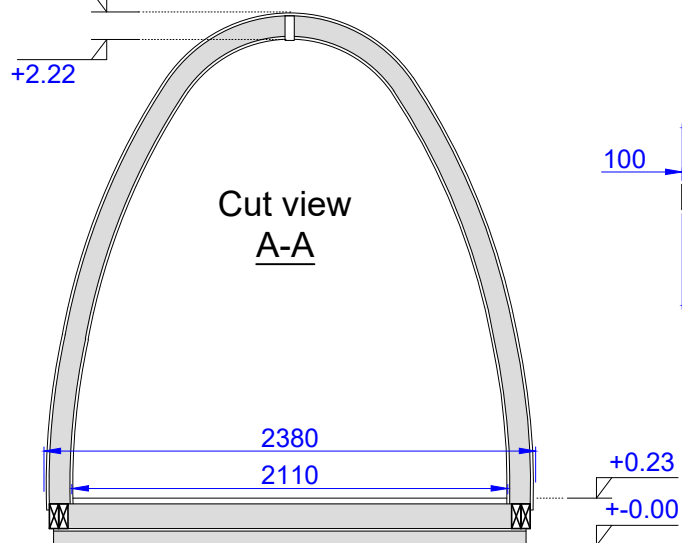

Luxury Insulated Camping Pod 2.4x4.8

Porch 600mm + Terrace 2m

Front view

Side view

Cut view
A-A

Cut view