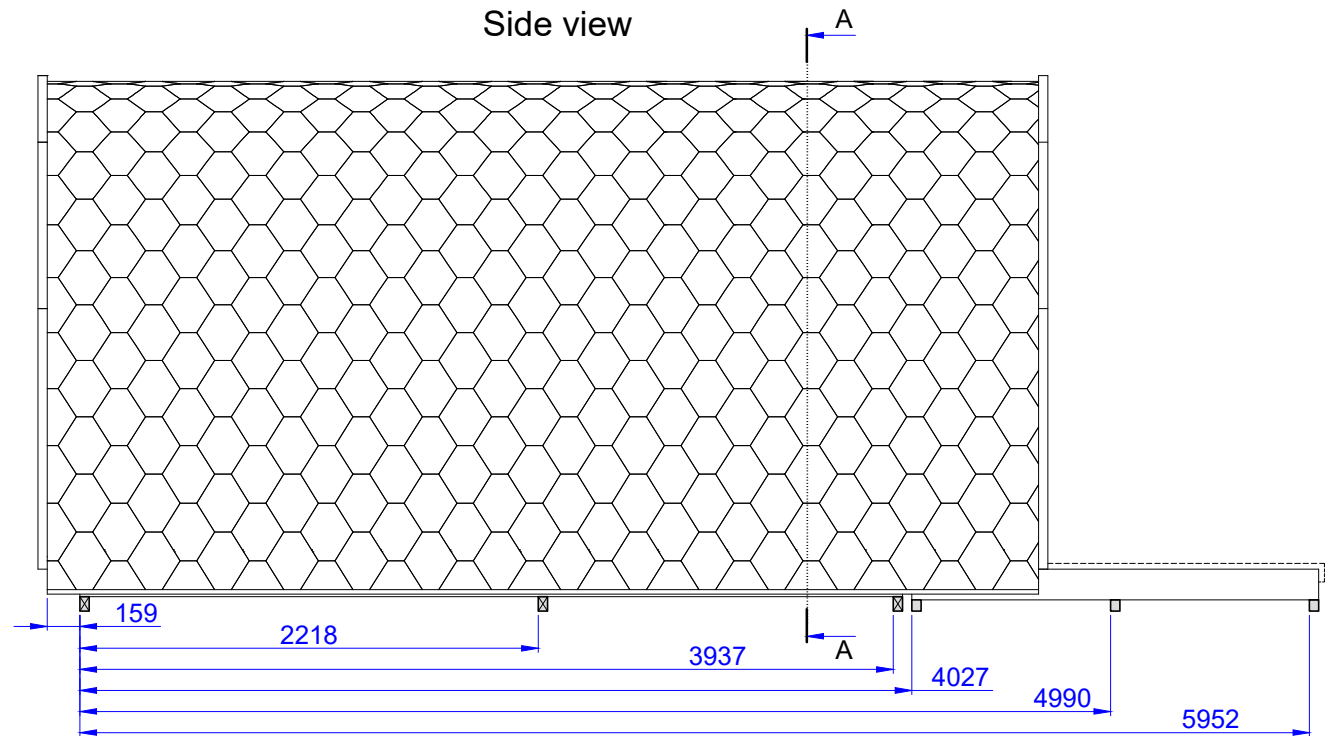

Luxury Insulated Camping Pod 2.4x4.8

Porch 600mm + Terrace 2m

Front view

Side view

Cut view
A-A

Cut view