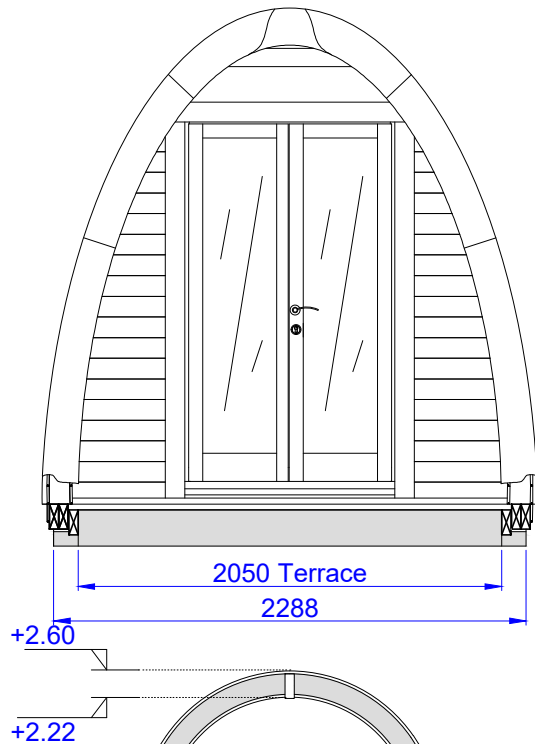

Luxury Insulated Camping Pod 2.4x4.8

Porch 600mm + Terrace 2m

Front view

Side view

Cut view
A-A

Cut view