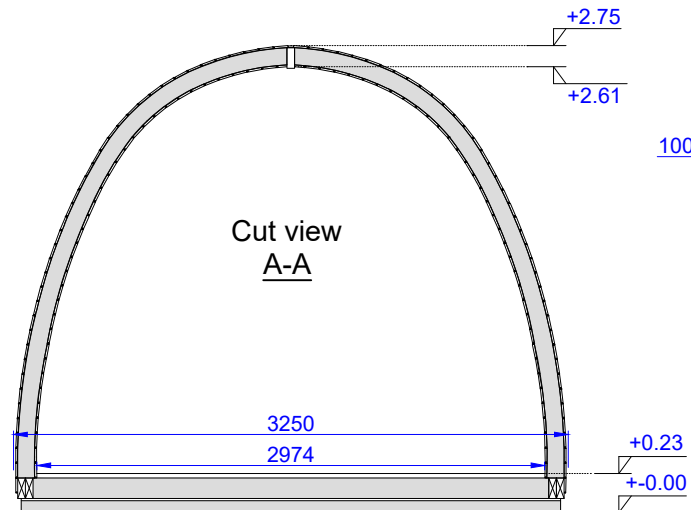

Luxury Insulated Camping Pod 3.0x6.6

Porch 600mm + Terrace 1m

Front view

Side view

Cut view
A-A

Cut view