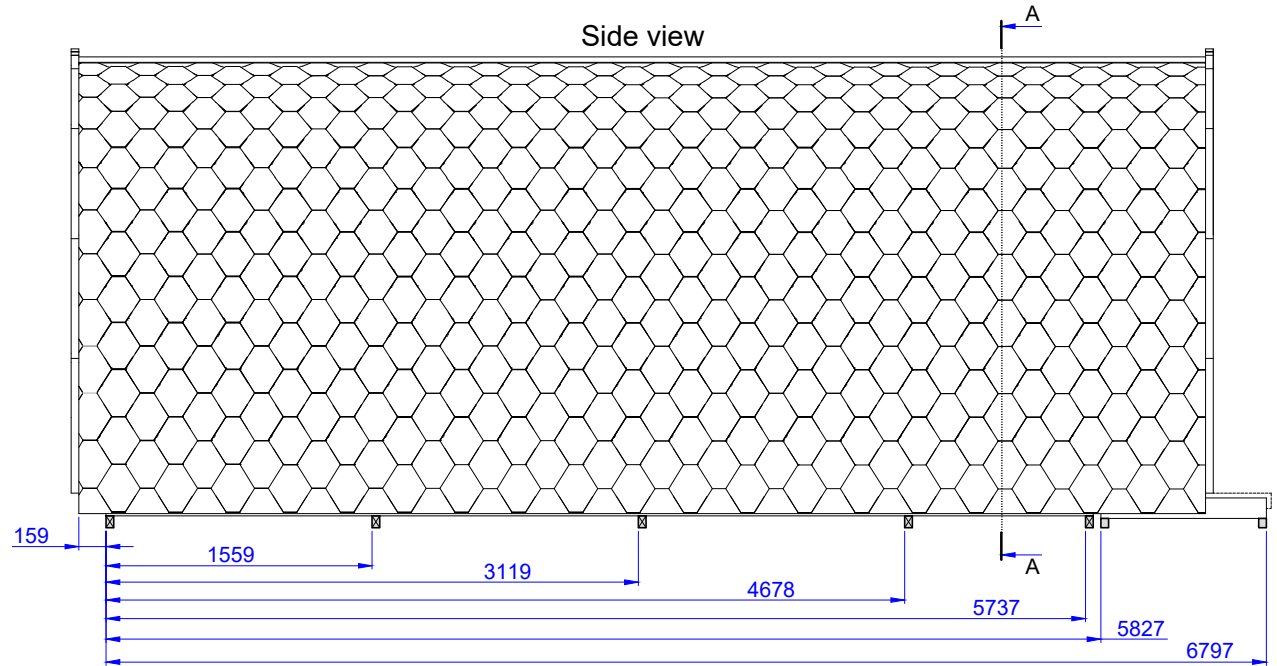

Luxury Insulated Camping Pod 3.0x6.6

Porch 600mm + Terrace 1m

Front view

Side view

Cut view
A-A

Cut view