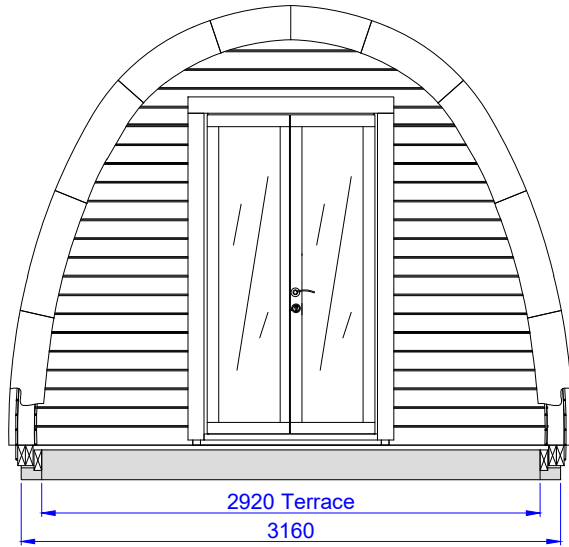

Luxury Insulated Camping Pod 3.0x6.6

Porch 600mm + Terrace 1m

Front view

Side view

Cut view
A-A

Cut view