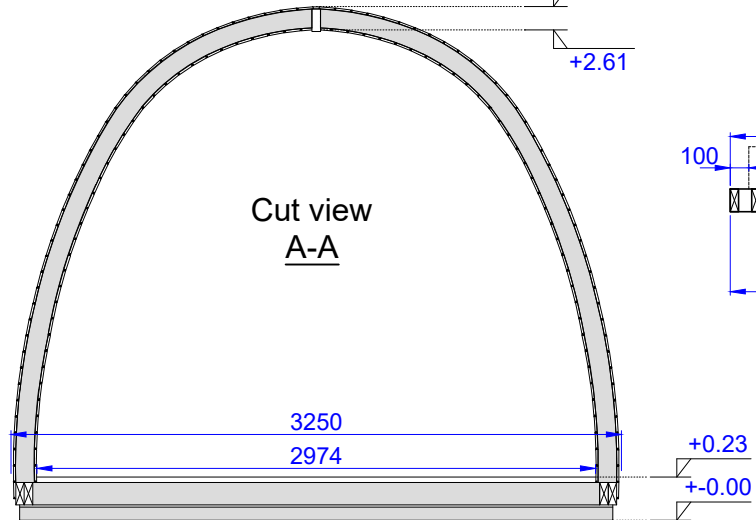

Luxury Insulated Camping Pod 3.0x5.9

Without porch + Terrace 1m

Front view

Side view

Cut view
A-A

Cut view