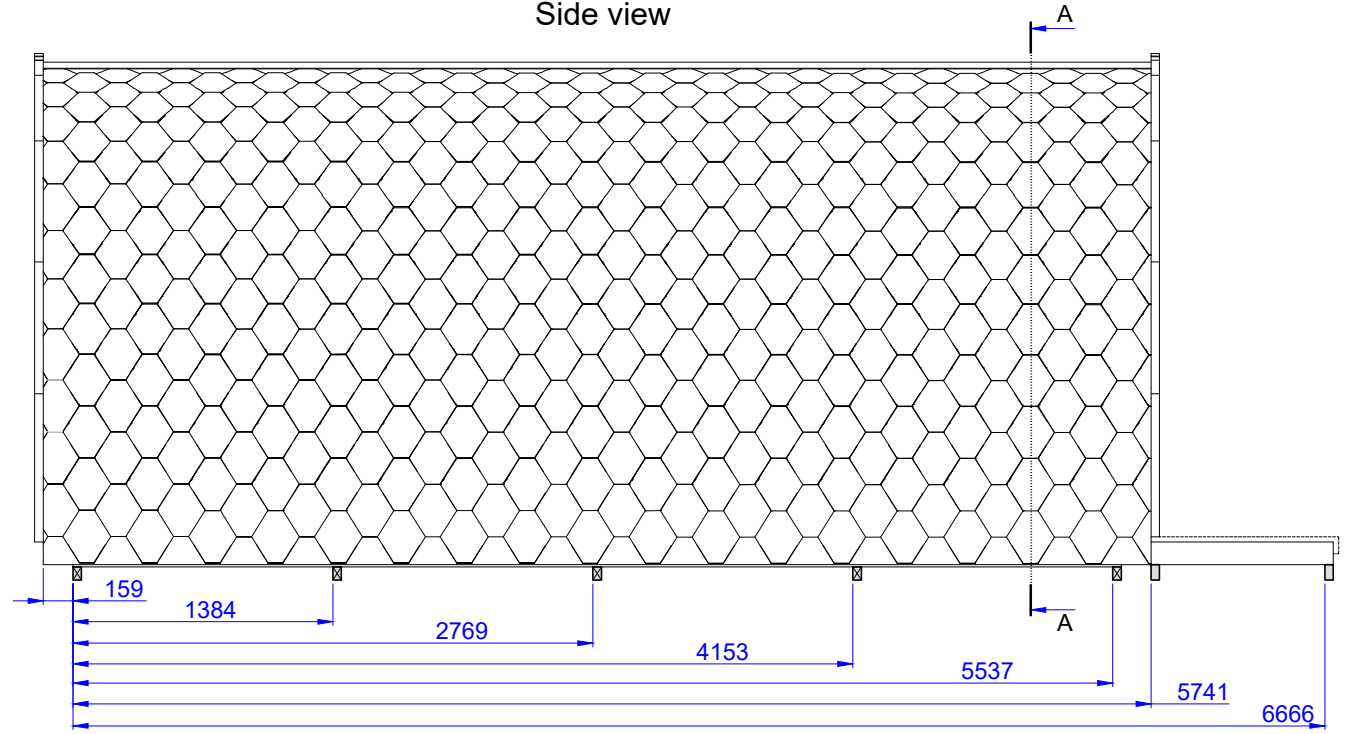

Luxury Insulated Camping Pod 3.0x5.9

Without porch + Terrace 1m

Front view

Side view

Cut view
A-A

Cut view