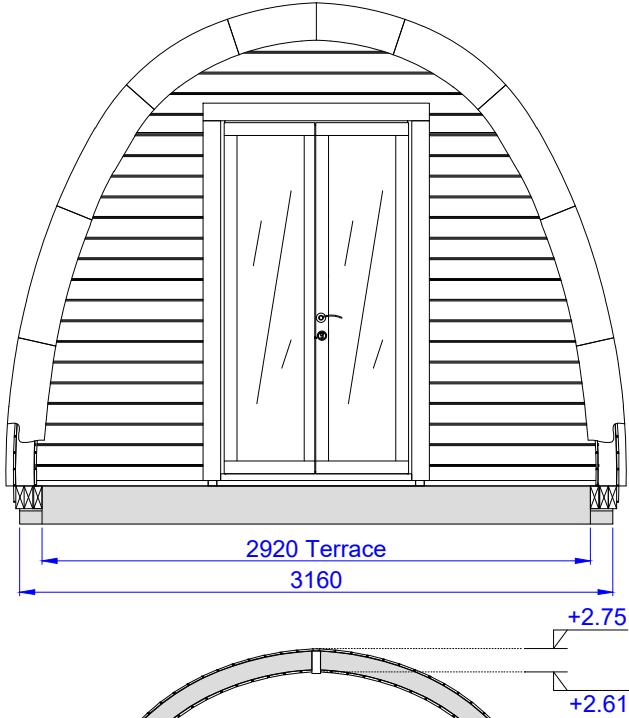

Luxury Insulated Camping Pod 3.0x5.9

Without porch + Terrace 1m

Front view

Side view

Cut view
A-A

Cut view