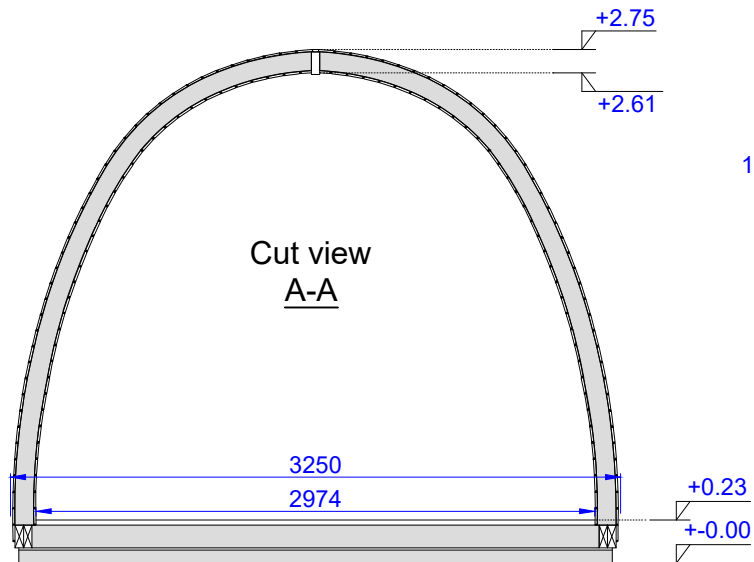

# Porch 600mm + Terrace 1m

Front view

Side view

Cut view  
A-A

Cut view  
5900