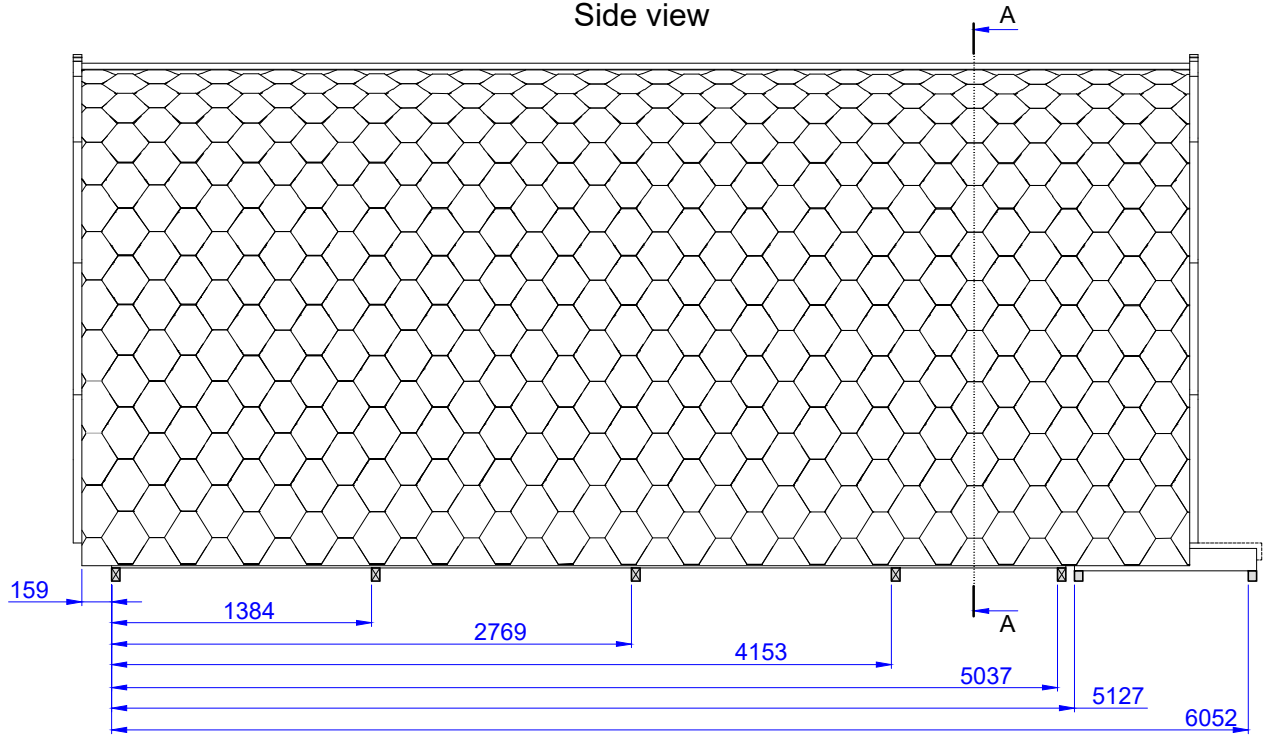

# Luxury Insulated Camping Pod 3.0x5.9

# Porch 600mm + Terrace 1m

Front view

Side view

Cut view  
A-A

Cut view  
5900