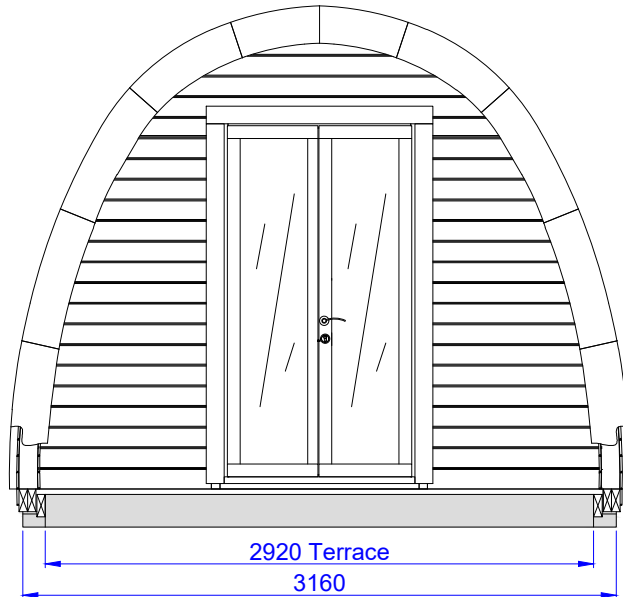

# Luxury Insulated Camping Pod 3.0x5.9

# Porch 600mm + Terrace 1m

Front view

Side view

Cut view  
A-A

Cut view  
5900