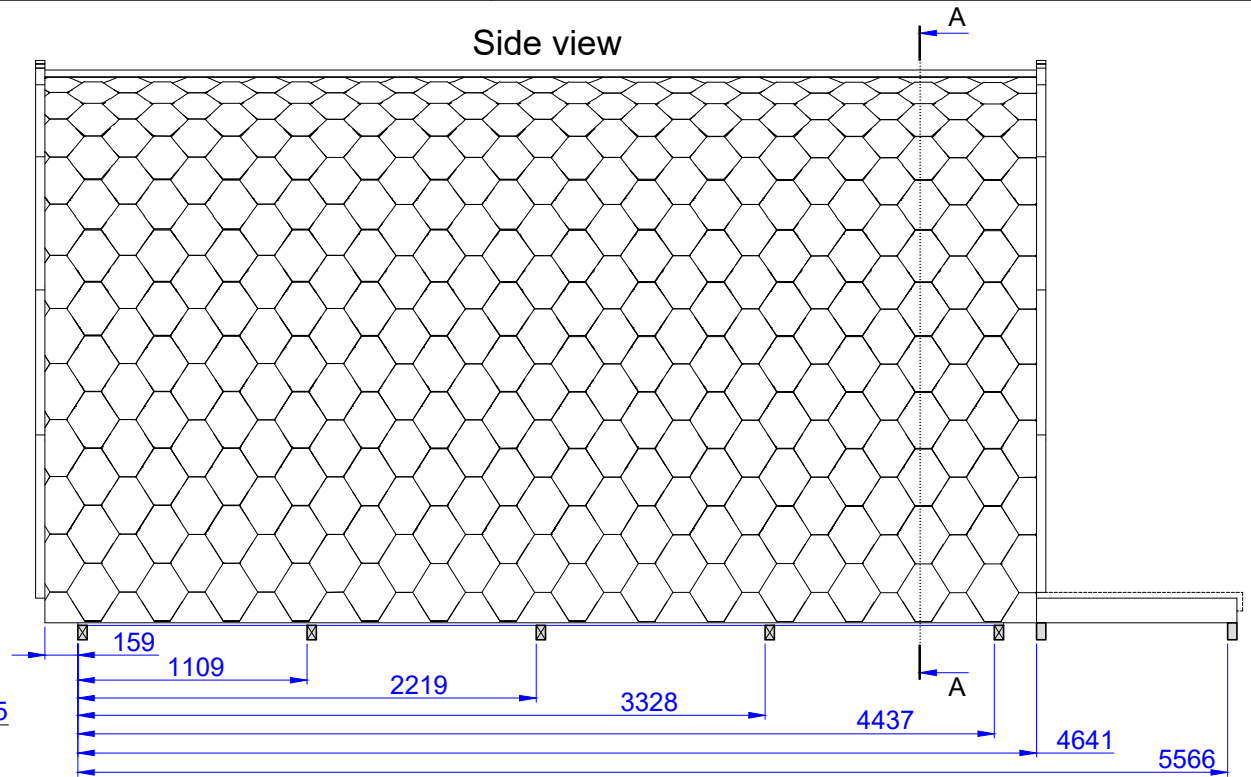

Luxury Insulated Camping Pod 3.0x4.8

Without porch + Terrace 1m

Front view

Side view

Cut view
A-A

Cut view