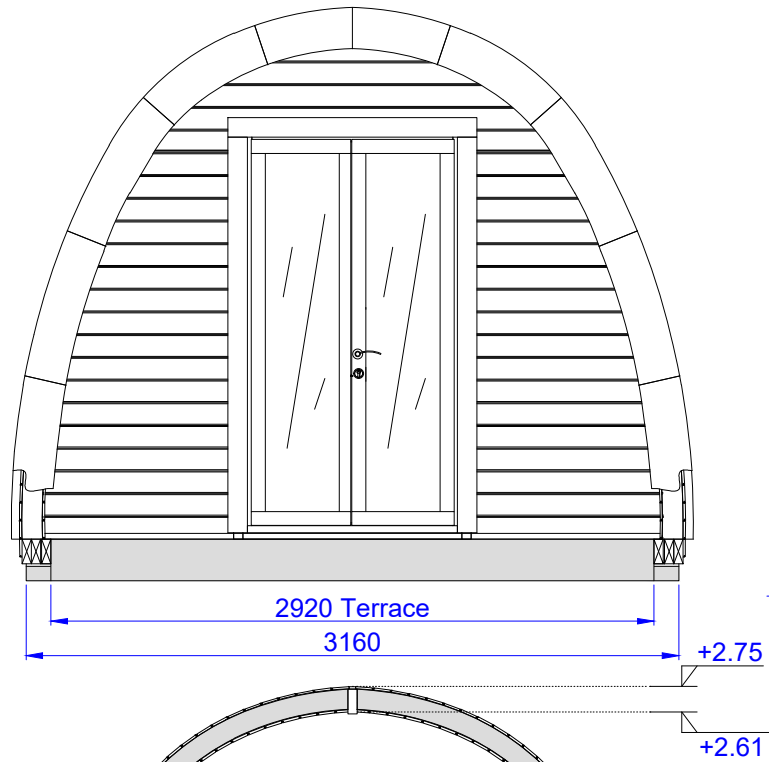

Luxury Insulated Camping Pod 3.0x4.8

Without porch + Terrace 1m

Front view

Side view

Cut view
A-A

Cut view