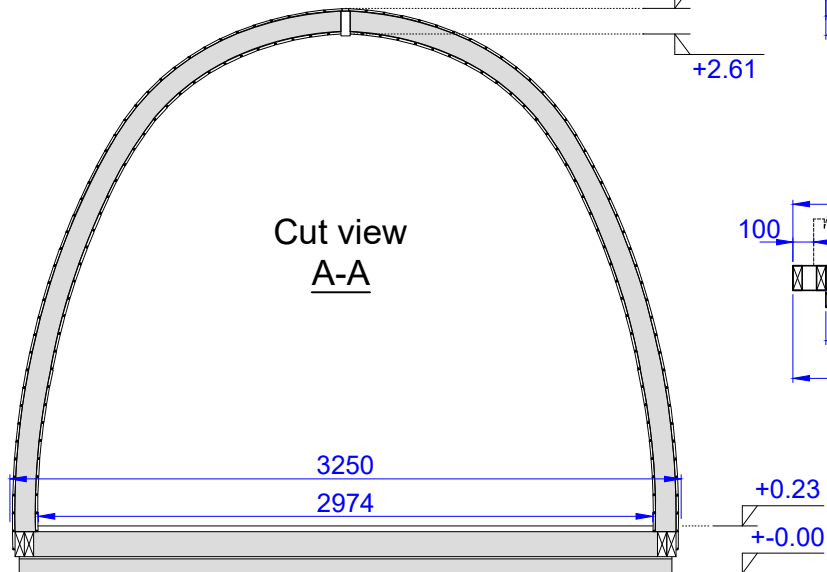

Luxury Insulated Camping Pod 3.0x4.8

Without porch + Terrace 1m

Front view

Side view

Cut view
A-A

Cut view