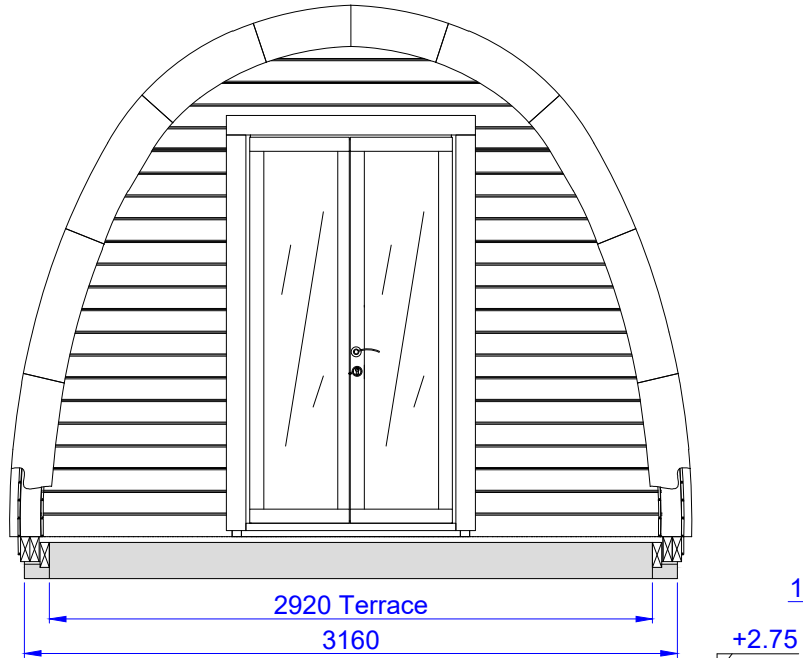

Luxury Insulated Camping Pod 3.0x4.8

Porch 600mm + Terrace 1m

Front view

Side view

Cut view
A-A

Cut view