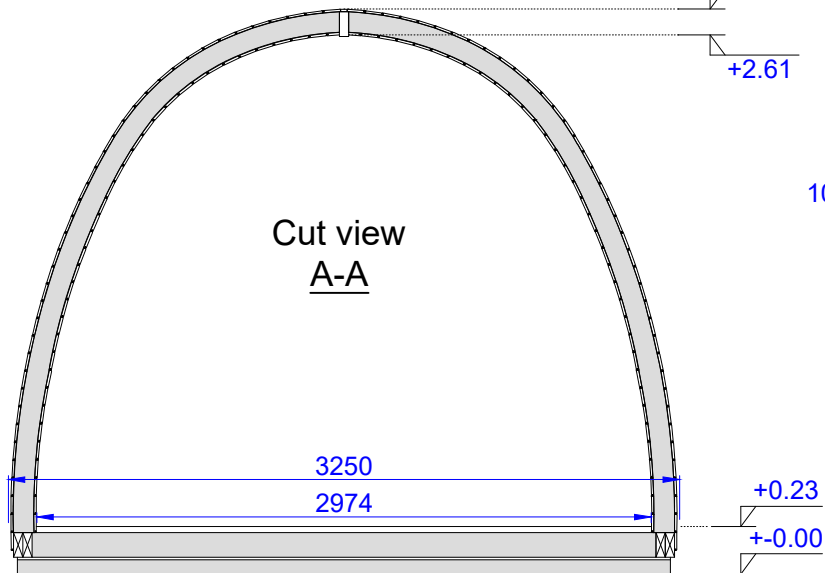

Luxury Insulated Camping Pod 3.0x4.8

Porch 600mm + Terrace 1m

Front view

Side view

Cut view
A-A

Cut view