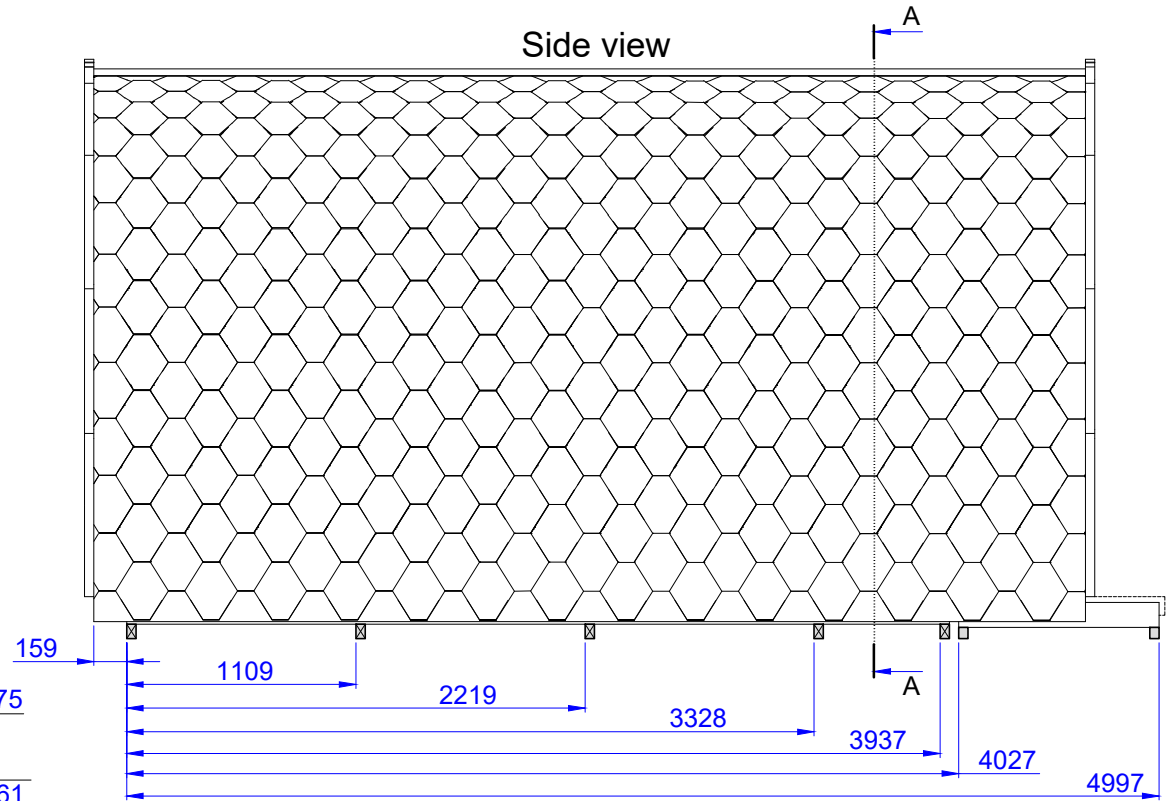

Luxury Insulated Camping Pod 3.0x4.8

Porch 600mm + Terrace 1m

Front view

Side view

Cut view
A-A

Cut view