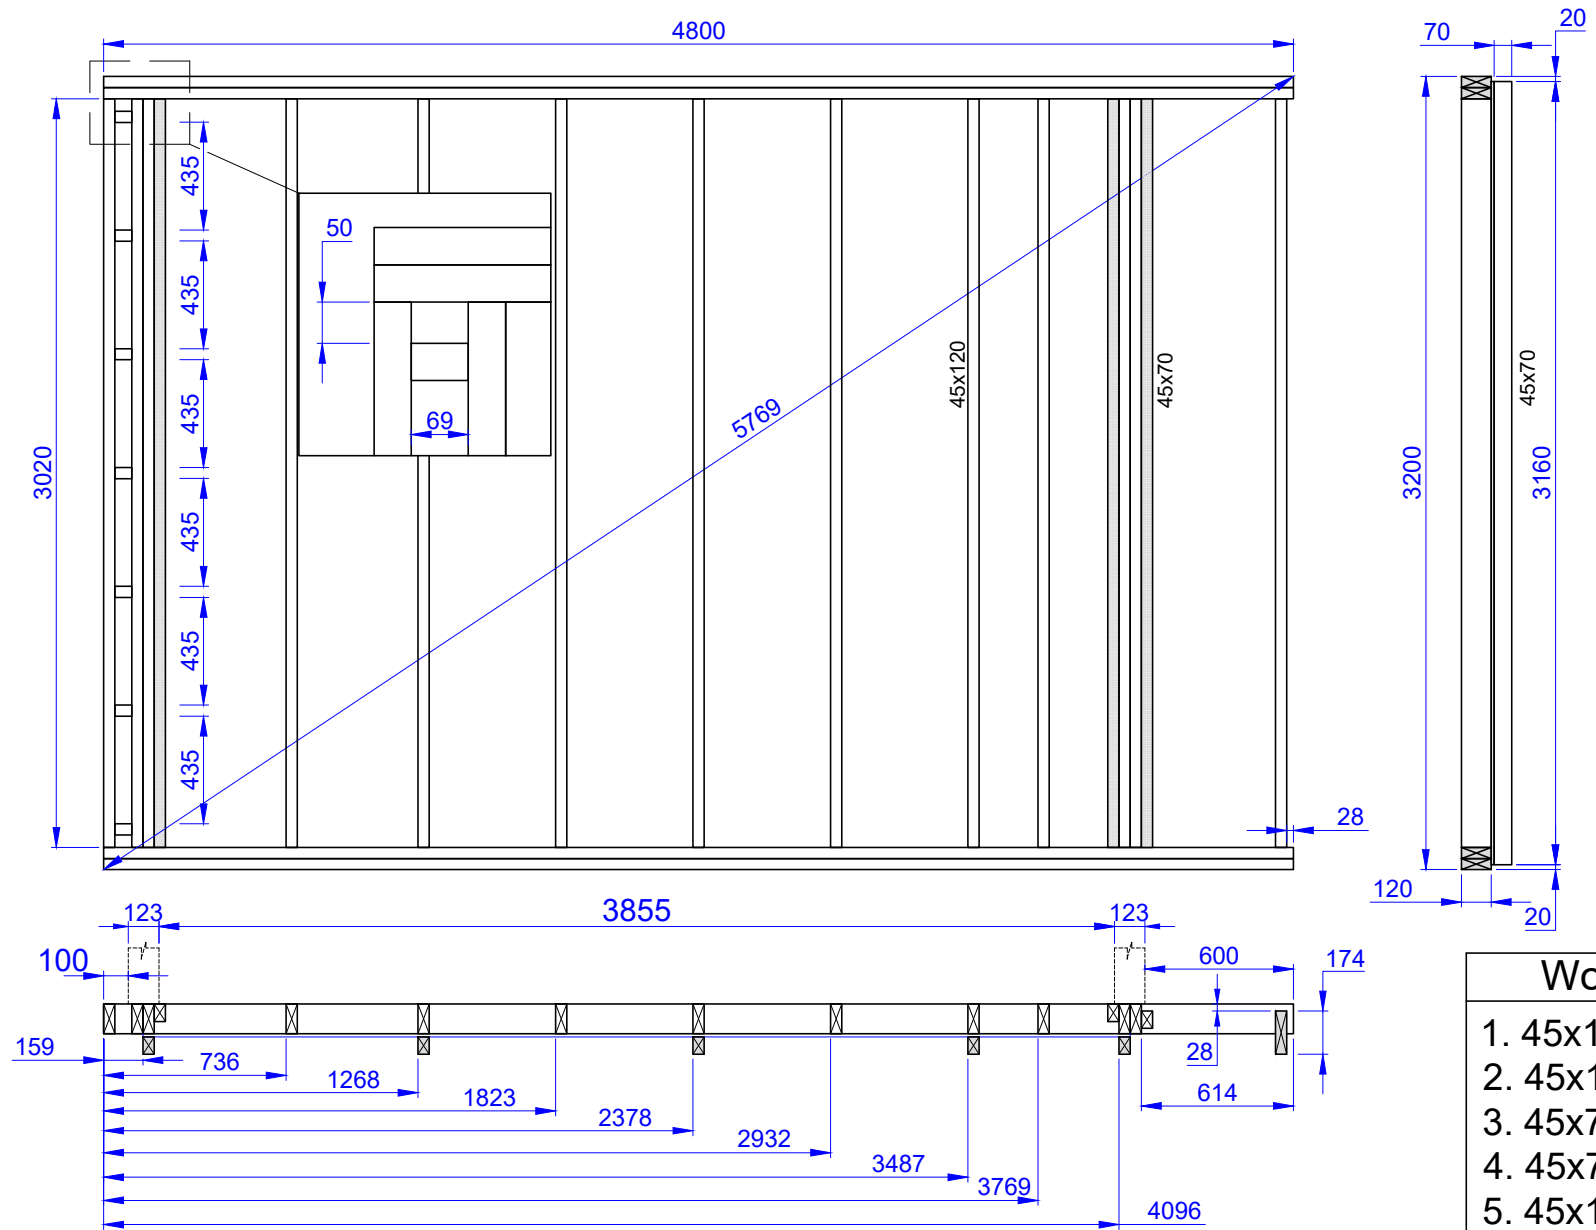

# Luxury Insulated Camping Pod 3.0x4.8

# Porch 600mm

# Unassembled

- Wooden boards**
1. 45x120x4800 - 4 pcs.
  2. 45x120x3020 - 12 pcs.
  3. 45x70x3020 - 3 pcs.
  4. 45x70x3160 - 5 pcs.
  5. 45x120x69 - 7 pcs.
  6. 45x174x3020 - 1 pcs.