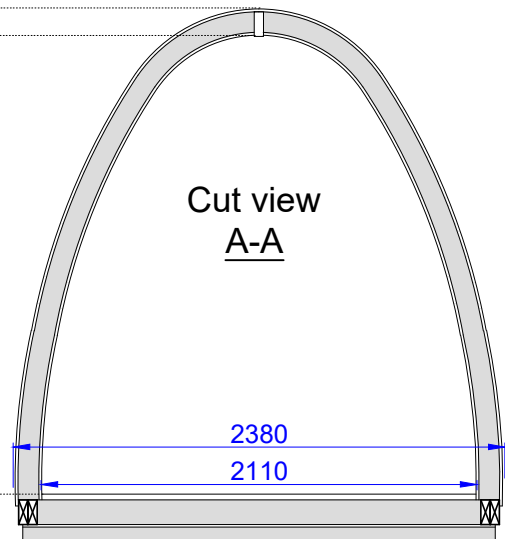

# Luxury Insulated Camping Pod 2.4x4.8

# Without porch + Terrace 1m

Front view

+2.60  
+2.22

Cut view  
A-A

Side view

Cut view