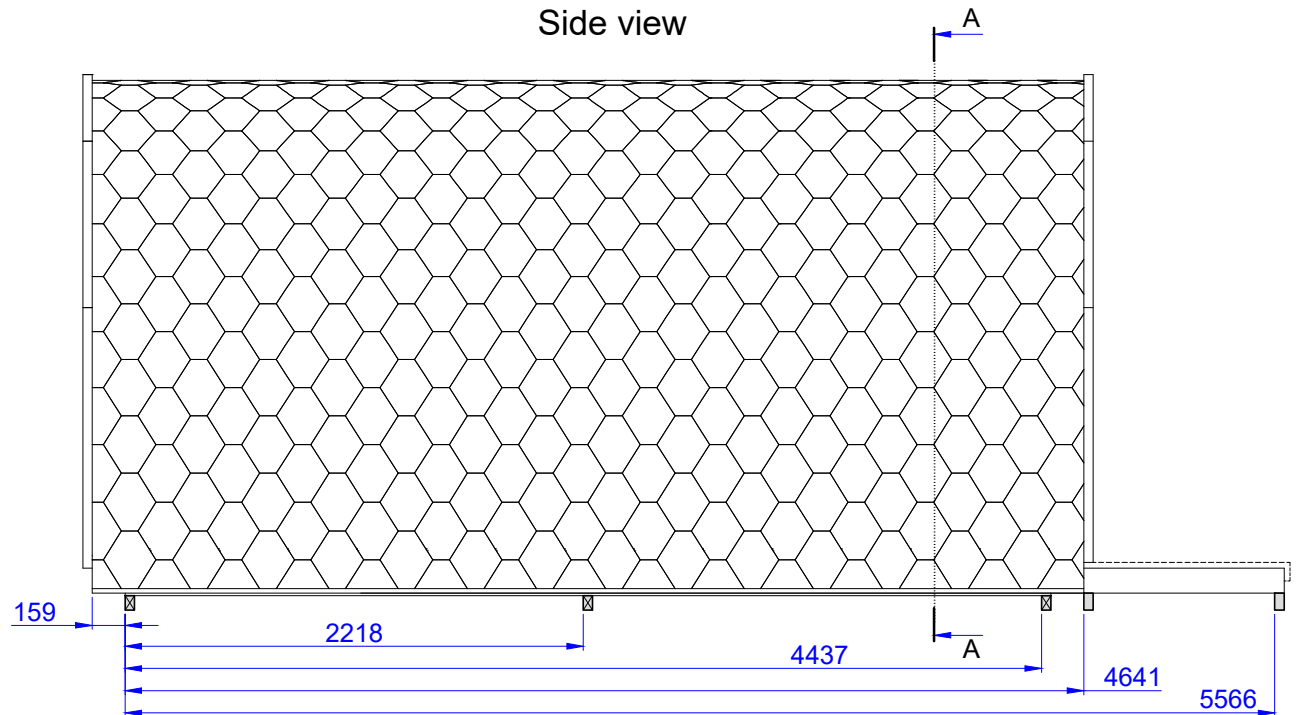

# Luxury Insulated Camping Pod 2.4x4.8

# Without porch + Terrace 1m

Front view

+2.60  
+2.22

Cut view  
A-A

Side view

Cut view