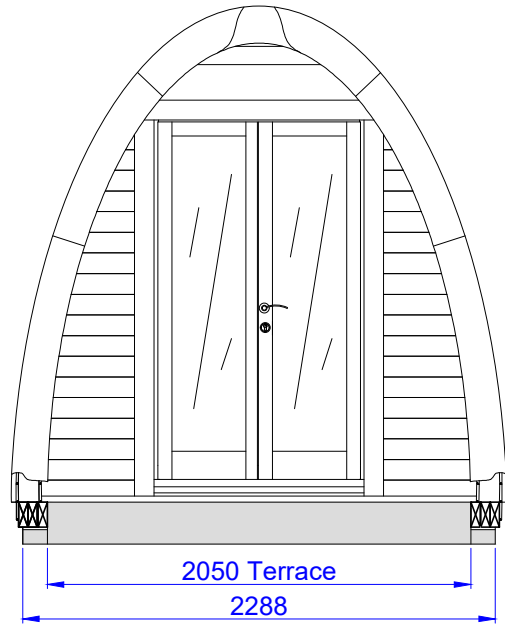

# Luxury Insulated Camping Pod 2.4x4.8

# Without porch + Terrace 1m

Front view

+2.60  
+2.22

Cut view  
A-A

Side view

Cut view