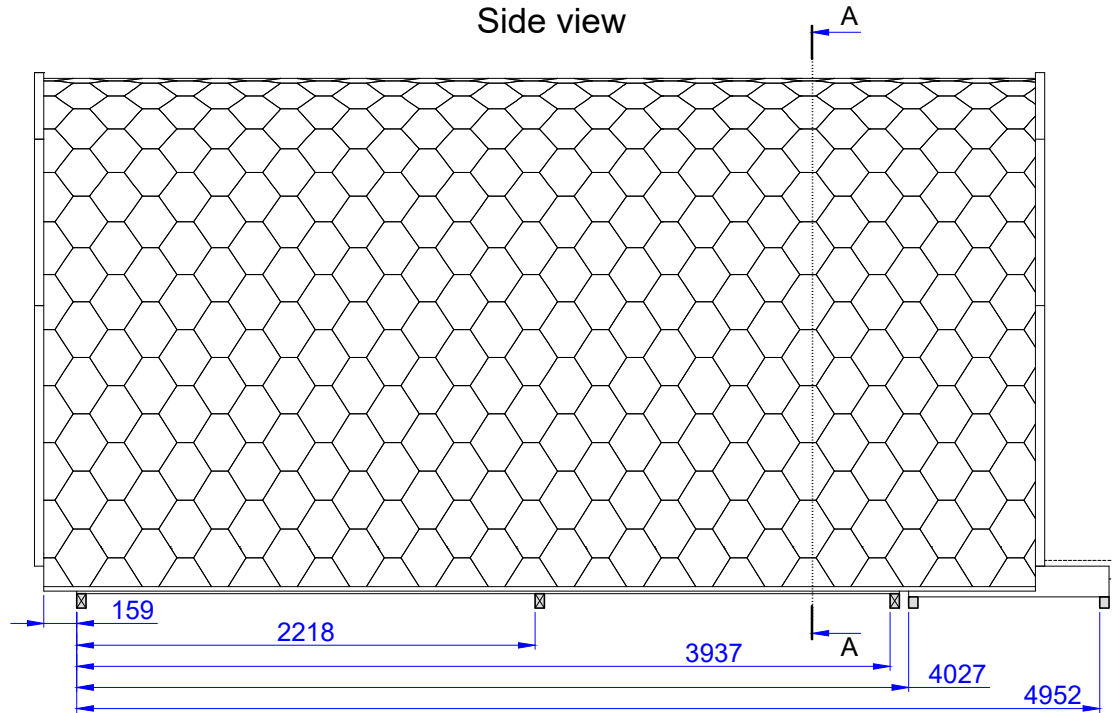

Luxury Insulated Camping Pod 2.4x4.8

Porch 600mm + Terrace 1m

Front view

+2.60
+2.22

Cut view
A-A

+0.23
+0.00

Side view

Cut view