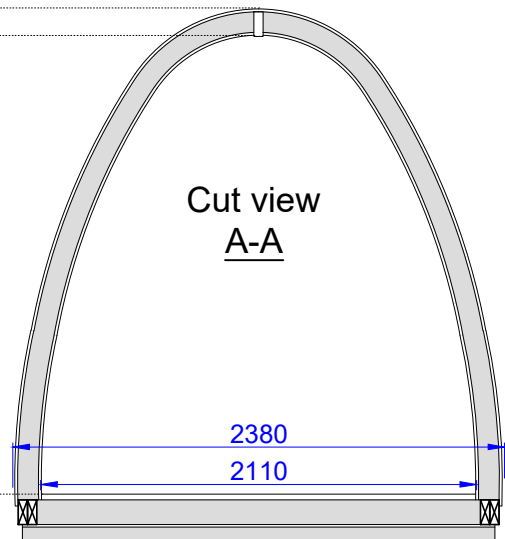

Luxury Insulated Camping Pod 2.4x4.8

Porch 600mm + Terrace 1m

Front view

+2.60
+2.22

Cut view
A-A

+0.23
+0.00

Side view

Cut view