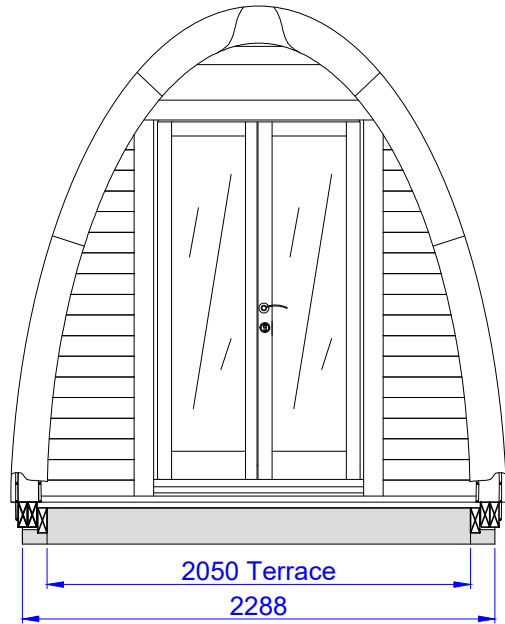

Luxury Insulated Camping Pod 2.4x4.8

Porch 600mm + Terrace 1m

Front view

+2.60
+2.22

Cut view
A-A

+0.23
+0.00

Side view

Cut view