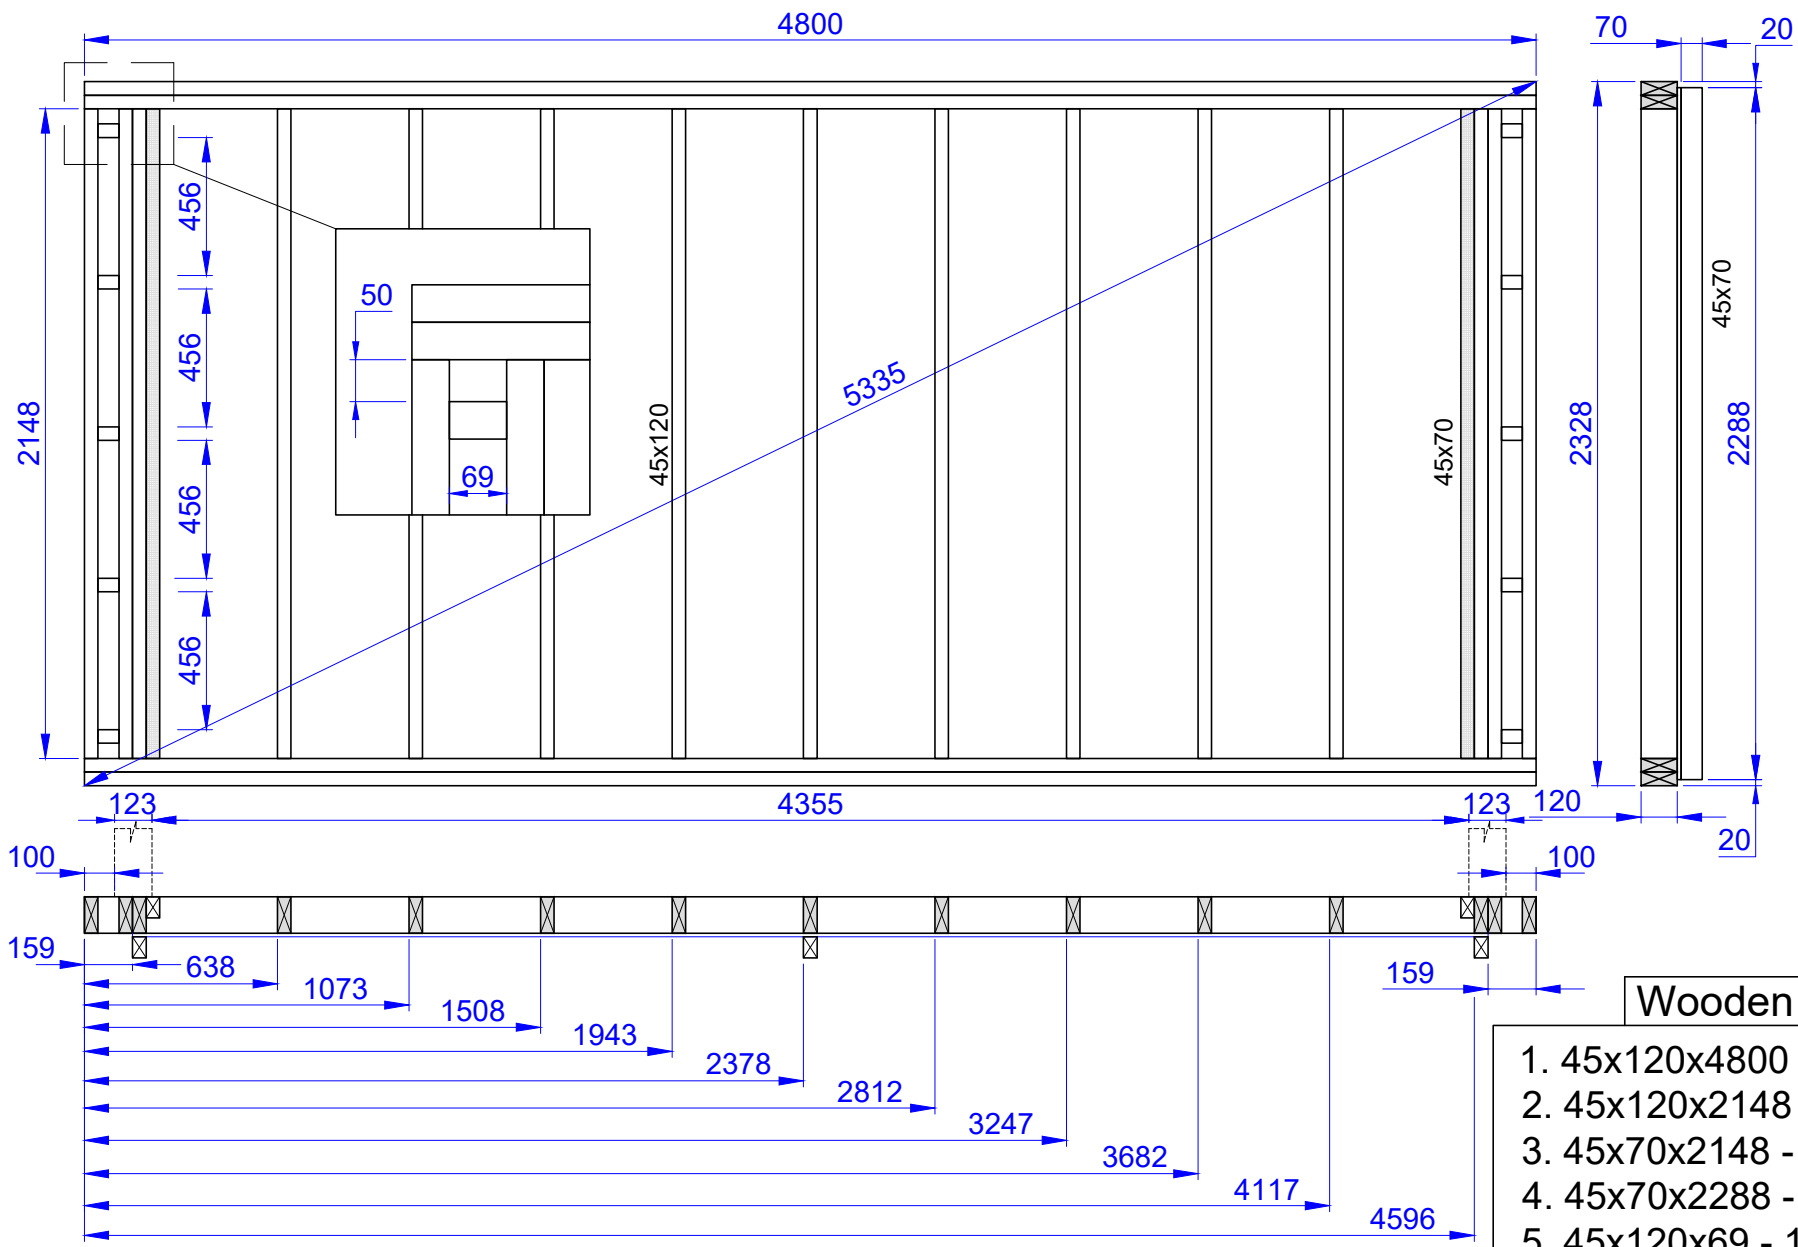

**Luxury Insulated Camping Pod 2.4x4.8**

**Without porch**

**Unassembled**

**Wooden boards**

1. 45x120x4800 - 4 pcs.
2. 45x120x2148 - 15 pcs.
3. 45x70x2148 - 2 pcs.
4. 45x70x2288 - 3 pcs.
5. 45x120x69 - 10 pcs.