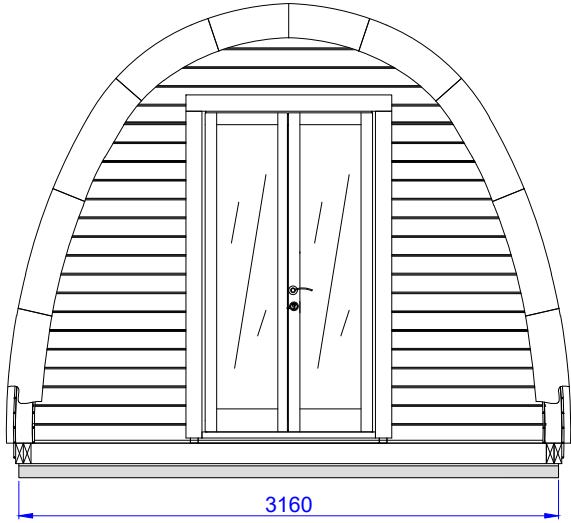

Luxury Insulated Camping Pod 3.0x6.6

Without porch

Front view

Side view

Cut view
A-A

Cut view