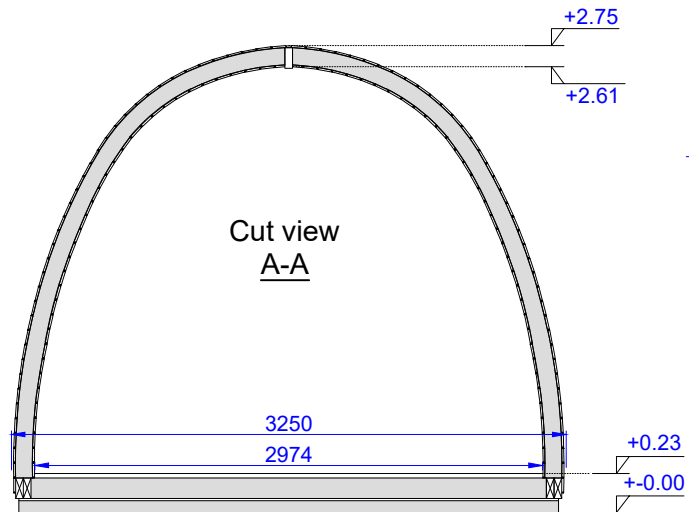

Luxury Insulated Camping Pod 3.0x6.6

Without porch

Front view

Side view

Cut view
A-A

Cut view