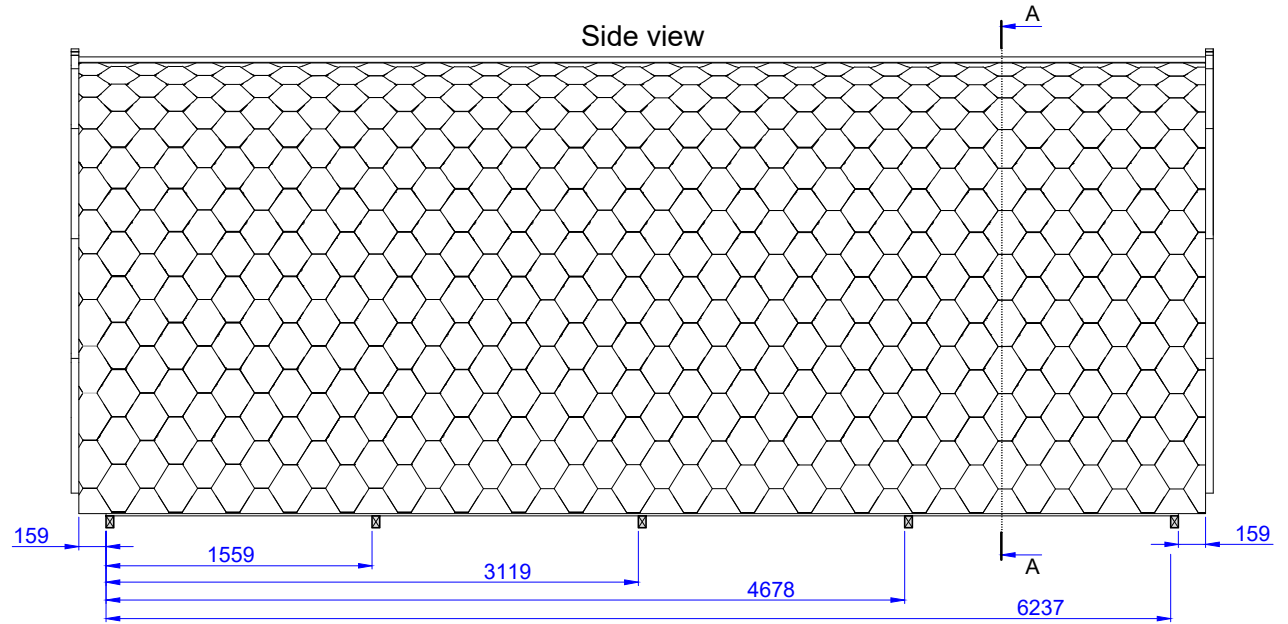

Luxury Insulated Camping Pod 3.0x6.6

Without porch

Front view

Side view

Cut view
A-A

Cut view