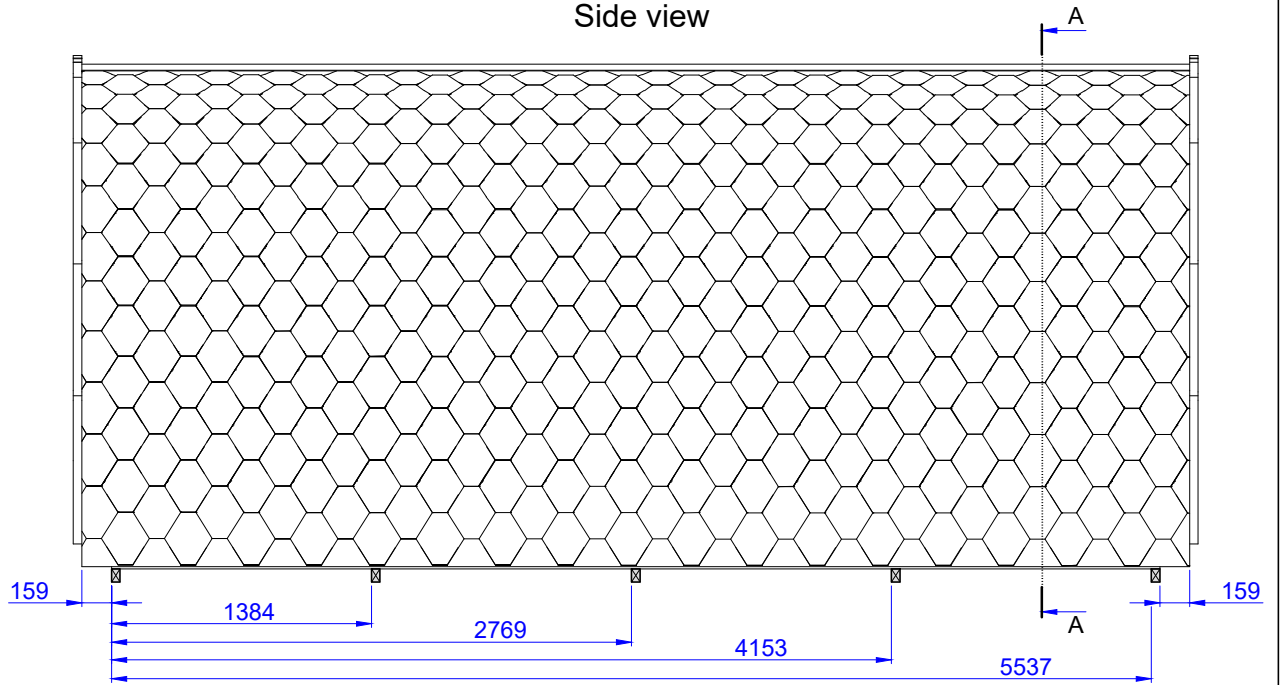

Luxury Insulated Camping Pod 3.0x5.9

Without porch

Front view

Side view

Cut view
A-A

Cut view