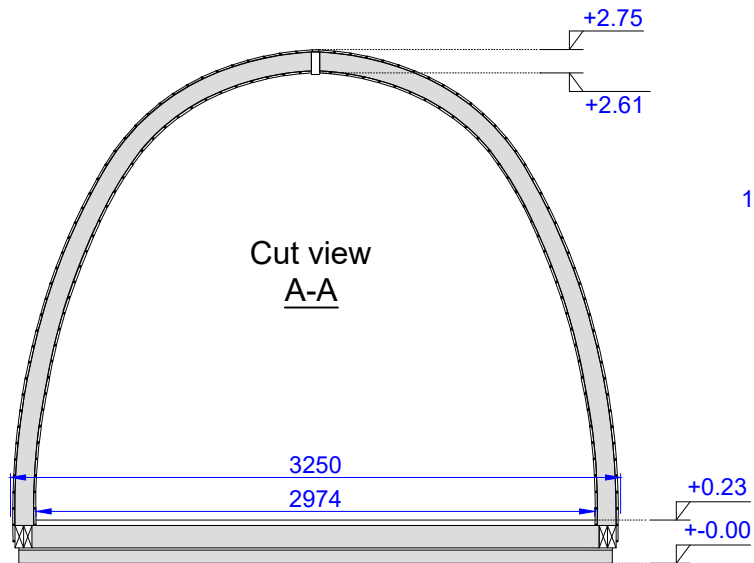

Luxury Insulated Camping Pod 3.0x5.9

Without porch

Front view

Side view

Cut view
A-A

Cut view