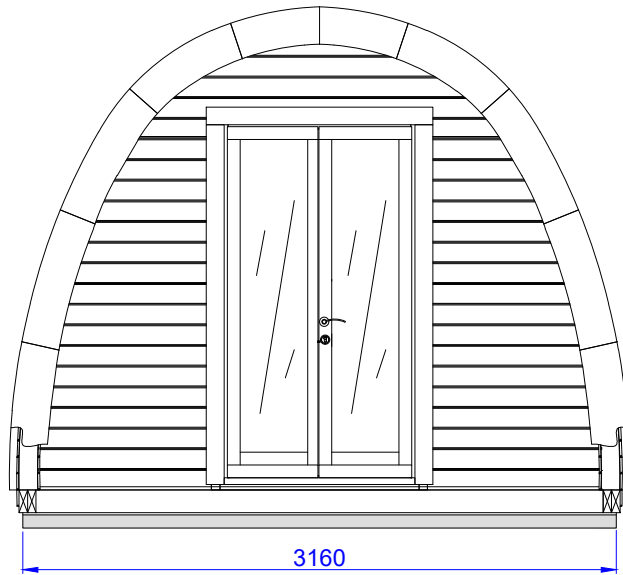

Luxury Insulated Camping Pod 3.0x5.9

Without porch

Front view

Side view

Cut view
A-A

Cut view