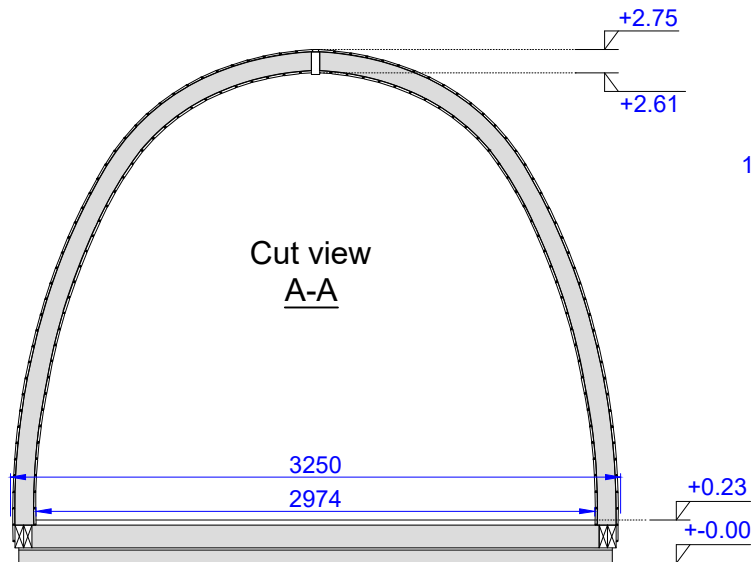

Luxury Insulated Camping Pod 3.0x5.9

Porch 600mm

Front view

Side view

Cut view
A-A

Cut view