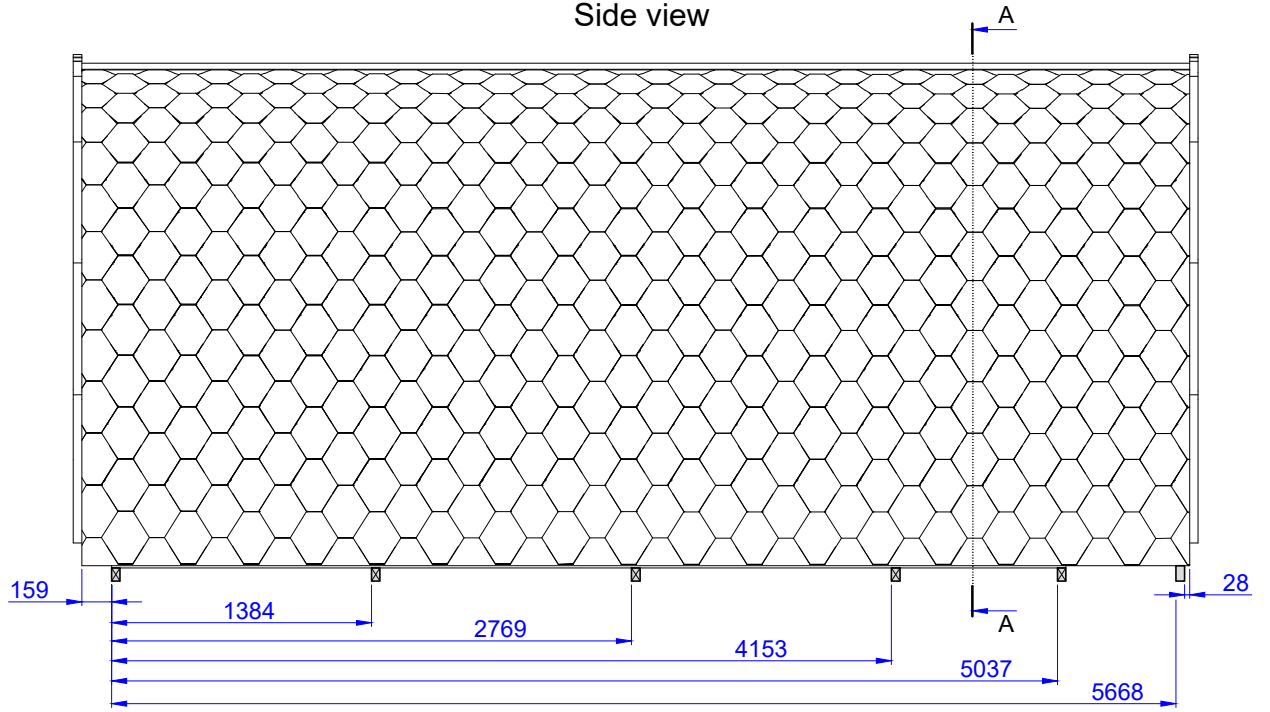

Luxury Insulated Camping Pod 3.0x5.9

Porch 600mm

Front view

Side view

Cut view
A-A

Cut view