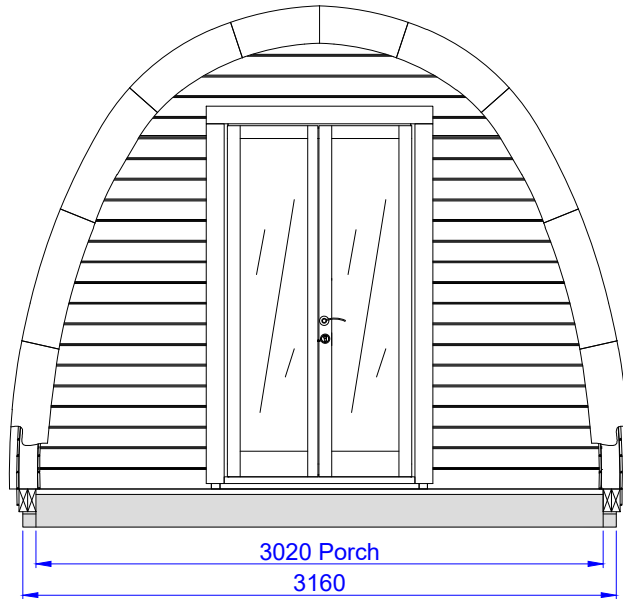

Luxury Insulated Camping Pod 3.0x5.9

Porch 600mm

Front view

Side view

Cut view
A-A

Cut view