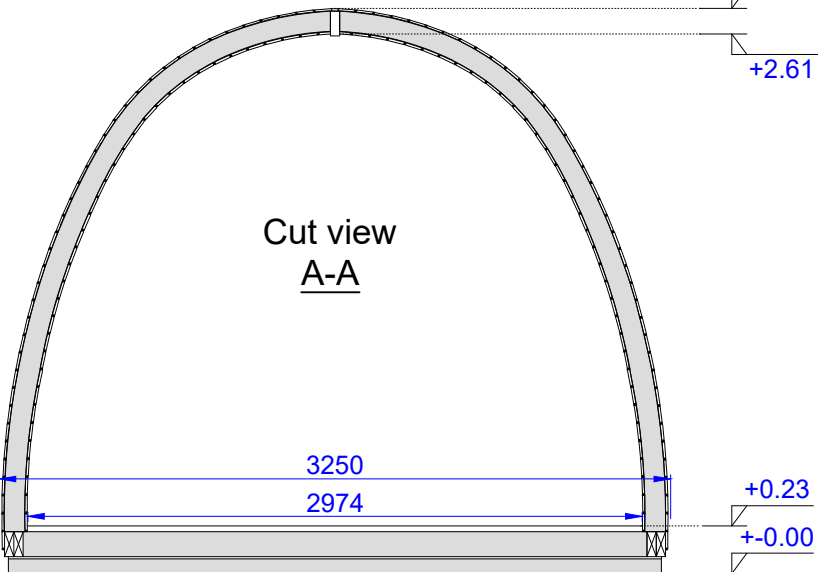

Luxury Insulated Camping Pod 3.0x4.8

Without porch

Front view

+2.75

+2.61

Cut view
A-A

+0.23

+0.00

Side view

Cut view