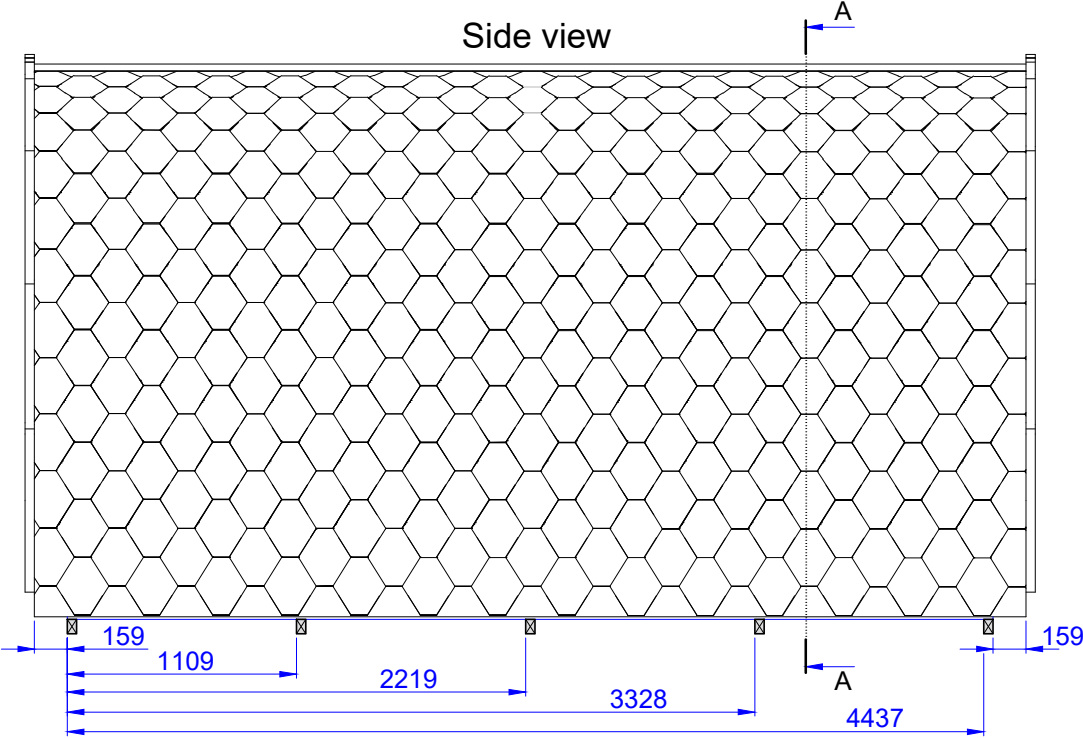

Luxury Insulated Camping Pod 3.0x4.8

Without porch

Front view

+2.75

+2.61

Cut view
A-A

+0.23

+0.00

Side view

Cut view