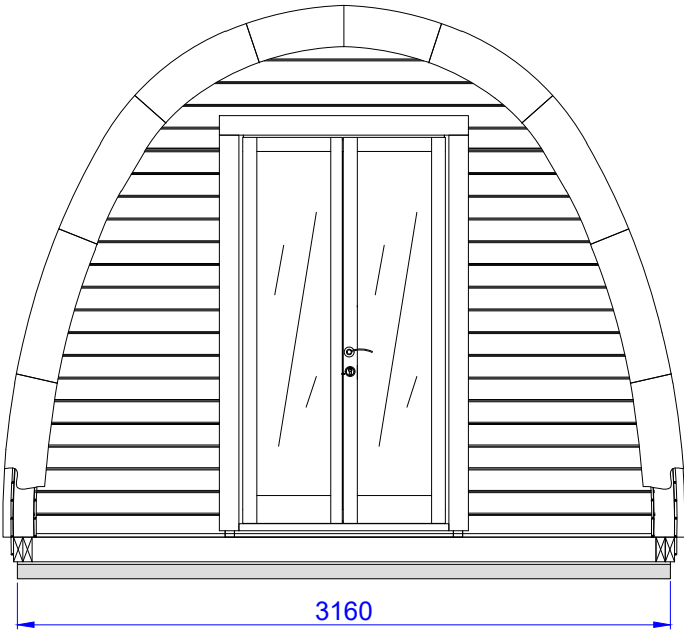

Luxury Insulated Camping Pod 3.0x4.8

Without porch

Front view

+2.75

+2.61

Cut view
A-A

+0.23

+0.00

Side view

Cut view