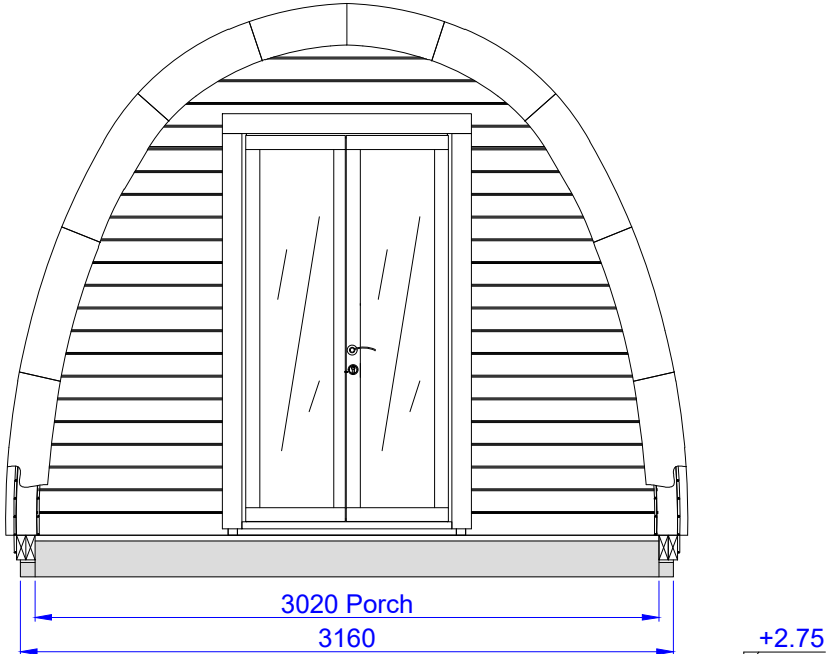

Luxury Insulated Camping Pod 3.0x4.8

Porch 600mm

Front view

Side view

Cut view
A-A

Cut view