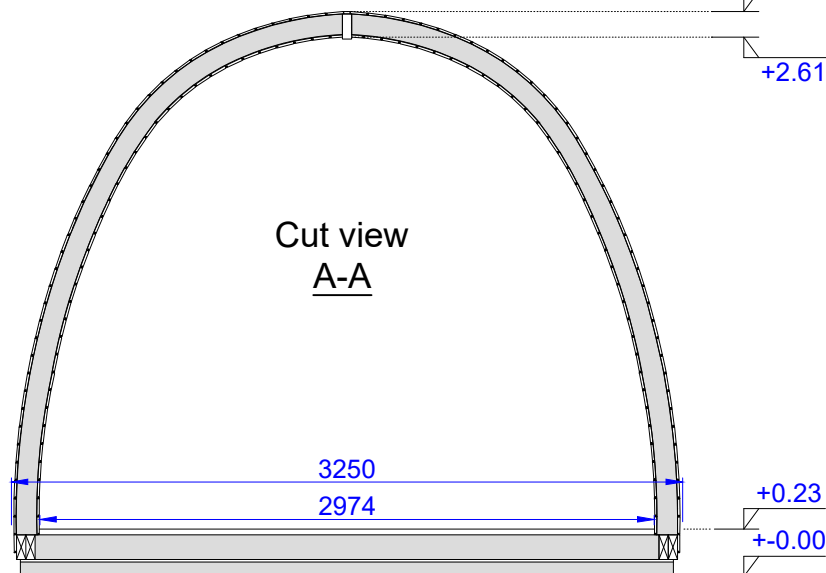

Luxury Insulated Camping Pod 3.0x4.8

Porch 600mm

Front view

Side view

Cut view
A-A

Cut view