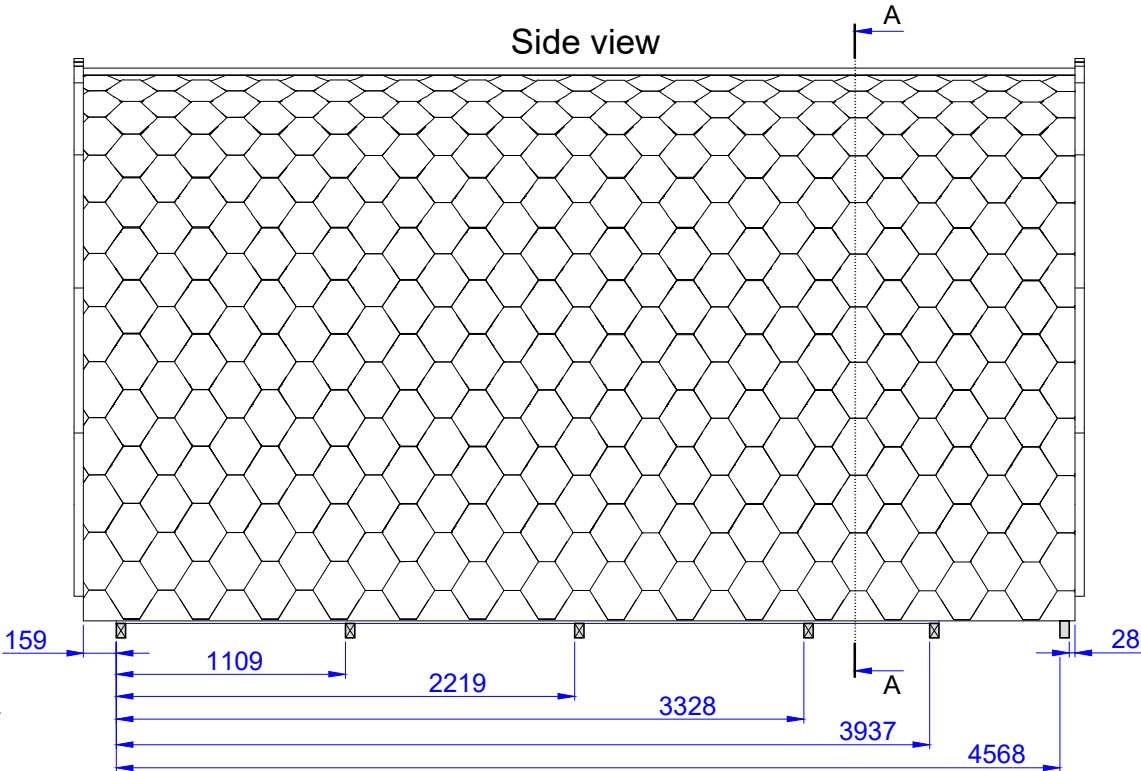

Luxury Insulated Camping Pod 3.0x4.8

Porch 600mm

Front view

Side view

Cut view
A-A

Cut view