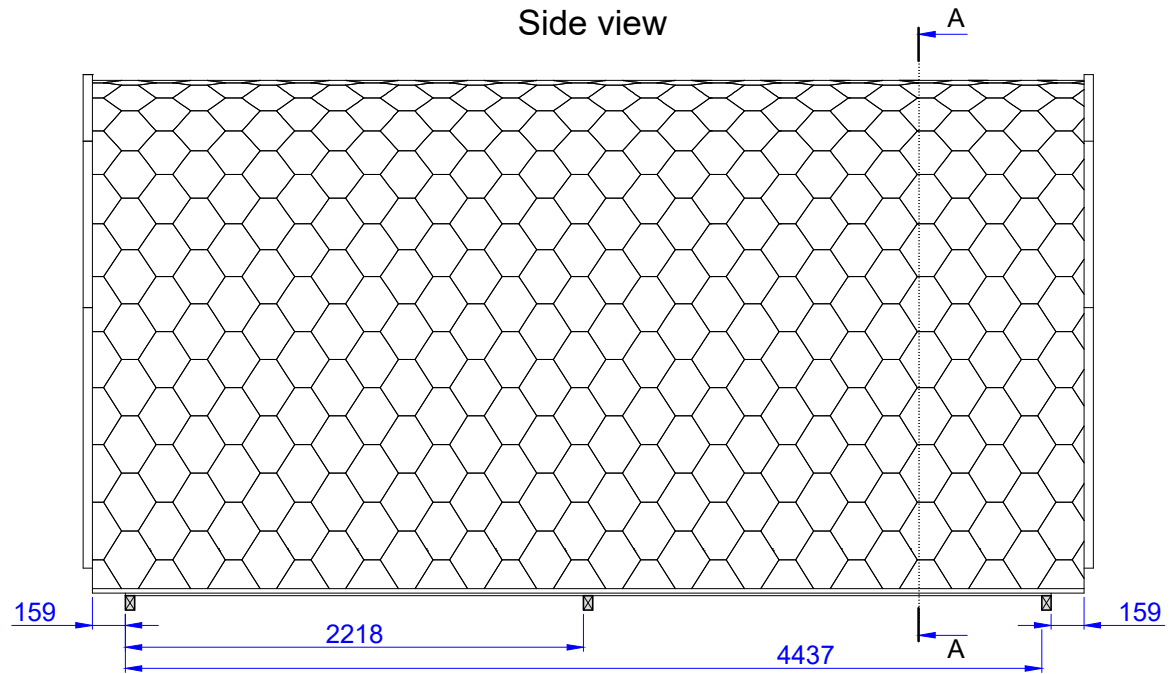

# Luxury Insulated Camping Pod 2.4x4.8

# Without porch

Front view

Side view

+2.60  
+2.22

Cut view  
A-A

+0.23  
+0.00

Cut view