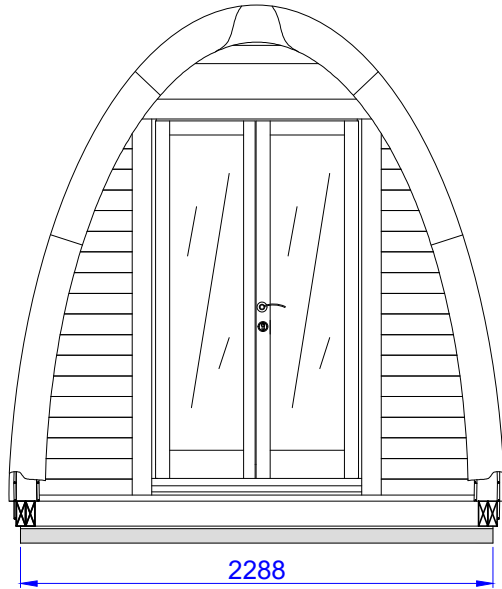

# Luxury Insulated Camping Pod 2.4x4.8

# Without porch

Front view

Side view

+2.60  
+2.22

Cut view  
A-A

+0.23  
+0.00

Cut view