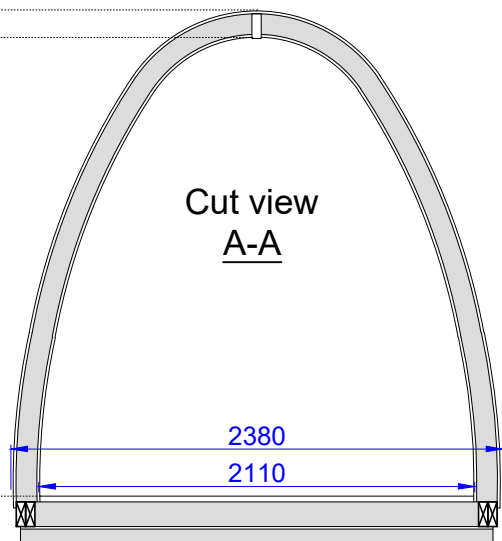

# Luxury Insulated Camping Pod 2.4x4.8

# Without porch

Front view

Side view

+2.60  
+2.22

Cut view  
A-A

+0.23  
+0.00

Cut view