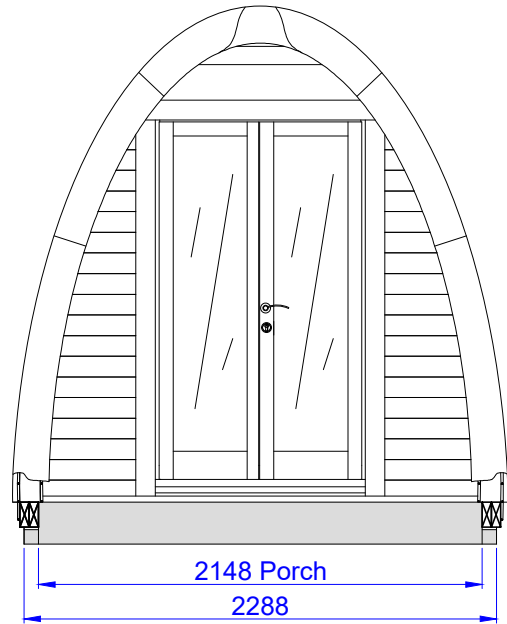

Luxury Insulated Camping Pod 2.4x4.8

Porch 600mm

Front view

Side view

+2.60
+2.22

Cut view
A-A

+0.23
+0.00

Cut view