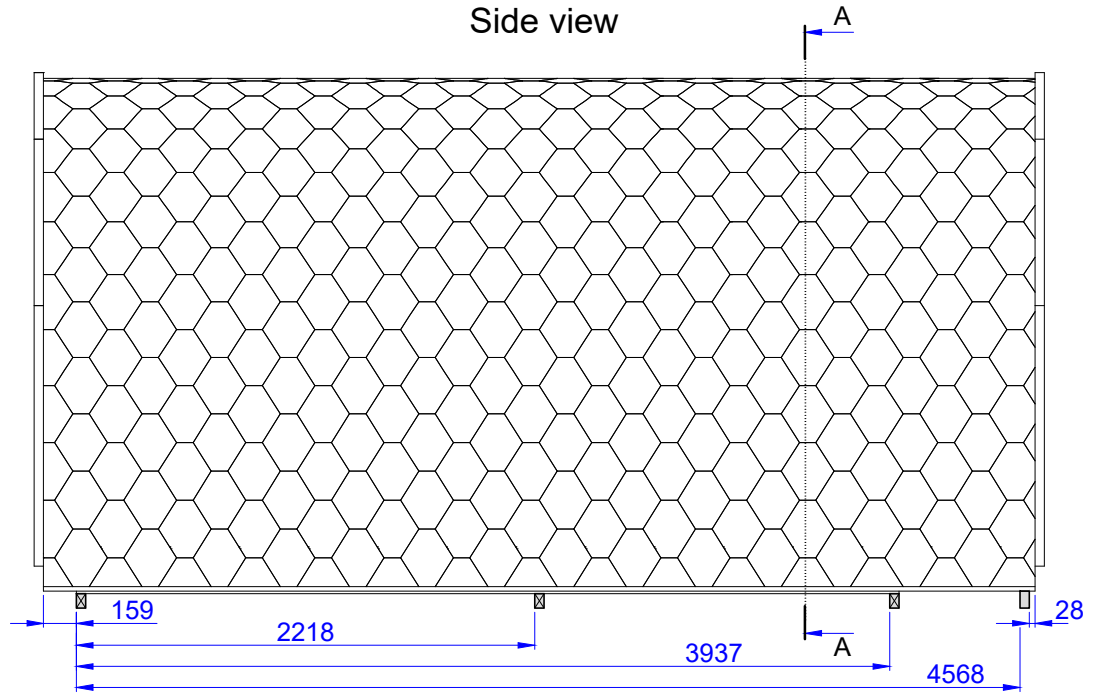

Luxury Insulated Camping Pod 2.4x4.8

Porch 600mm

Front view

Side view

+2.60
+2.22

Cut view
A-A

+0.23
+0.00

Cut view