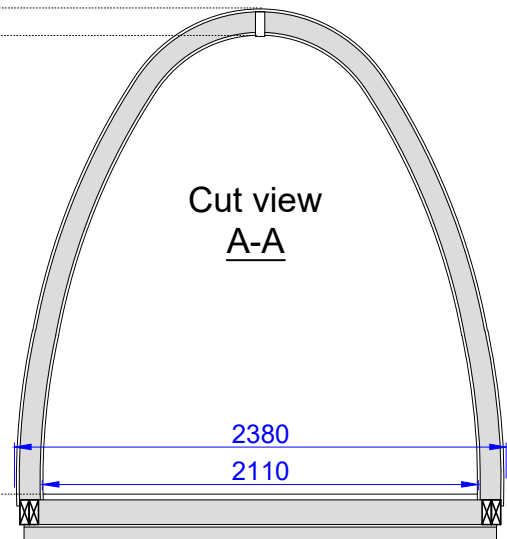

Luxury Insulated Camping Pod 2.4x4.8

Porch 600mm

Front view

Side view

+2.60
+2.22

Cut view
A-A

+0.23
+0.00

Cut view