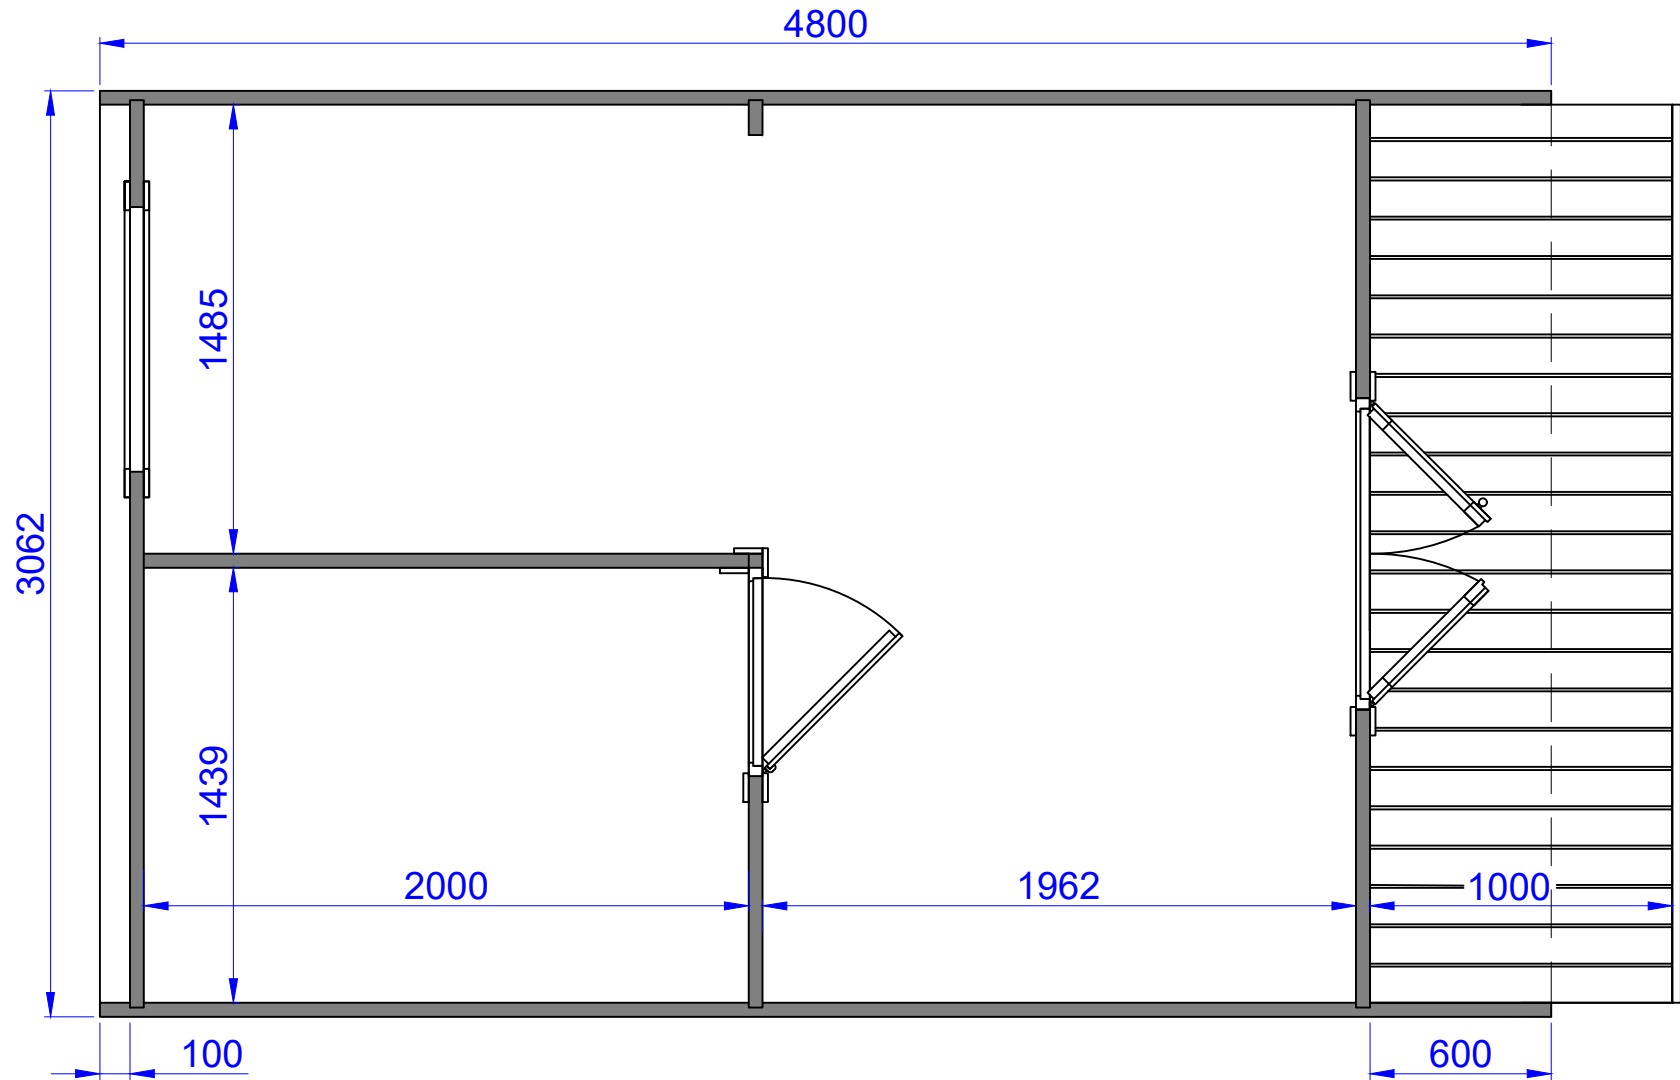

Camping Pod 3.0x4.8

2000 mm (bedroom/bathroom) / 1962 mm living room / 600 mm porch

1.

Camping Pod 3.0x4.8

2000 mm (bedroom/bathroom) / 1962 mm living room / 1000 mm terrace 1a.

Camping Pod 3.0x4.8

2000 mm (bedroom/bathroom) / 2462 mm living room