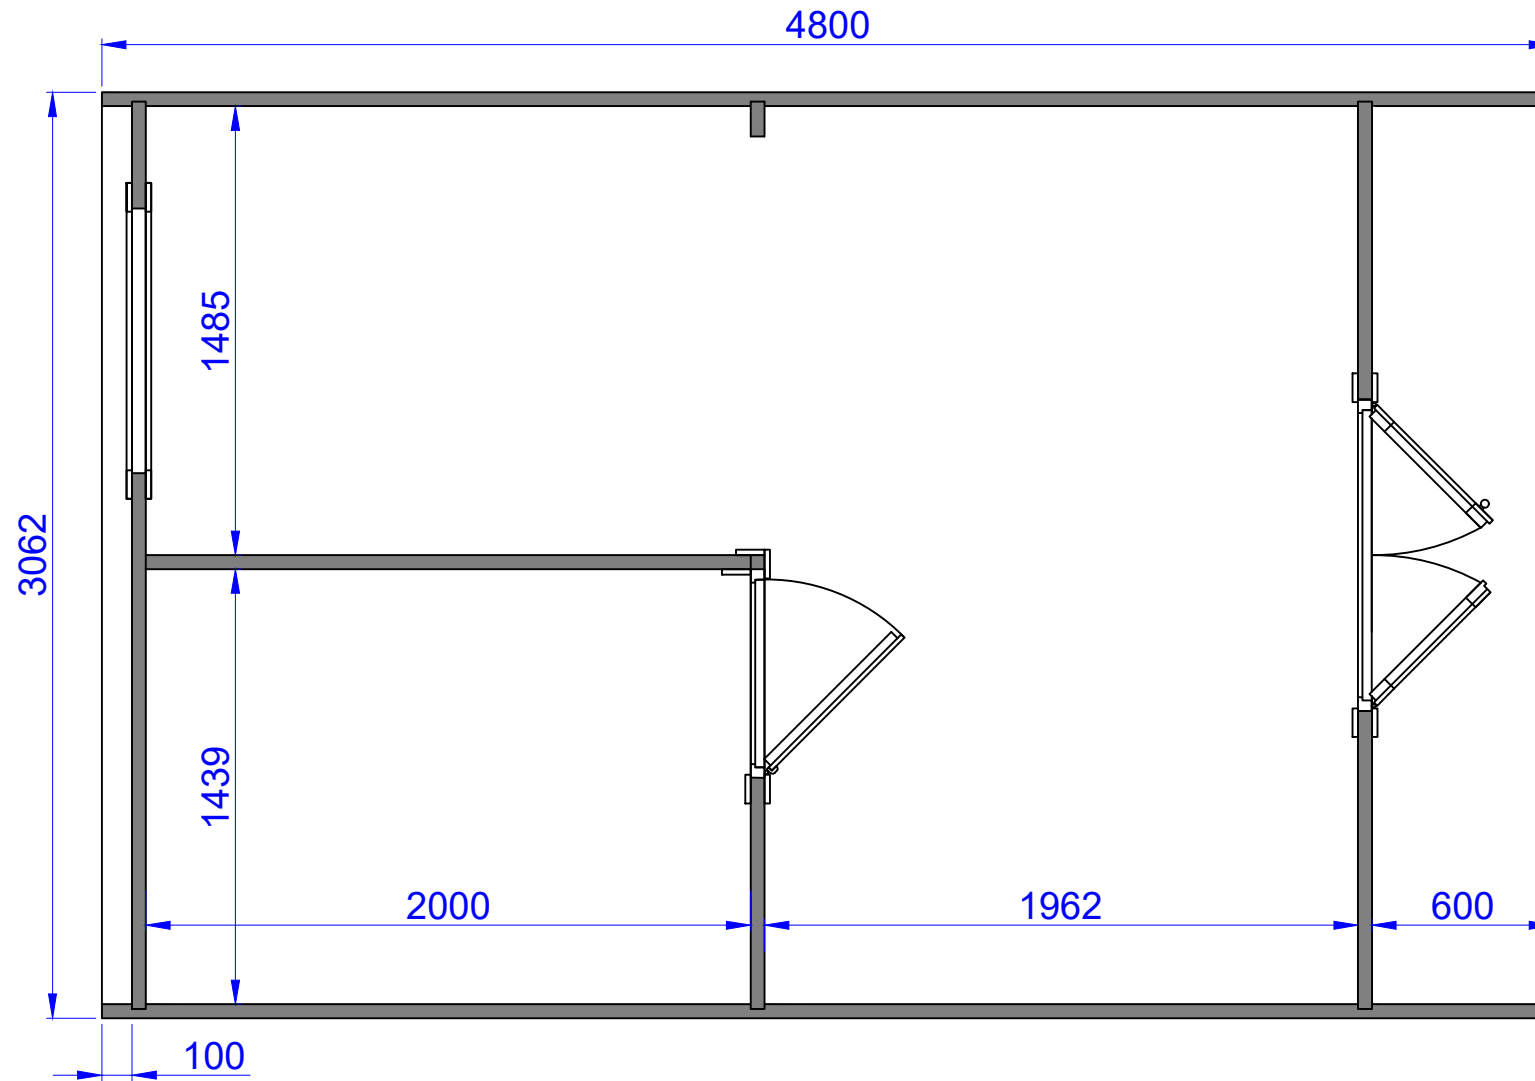

Camping Pod 3.0x4.8

2000 mm (bedroom/bathroom) / 1962 mm living room / 600 mm porch

1.

Camping Pod 3.0x4.8

2000 mm (bedroom/bathroom) / 1962 mm living room / 1000 mm terrace 1a.

Camping Pod 3.0x4.8

2000 mm (bedroom/bathroom) / 2462 mm living room