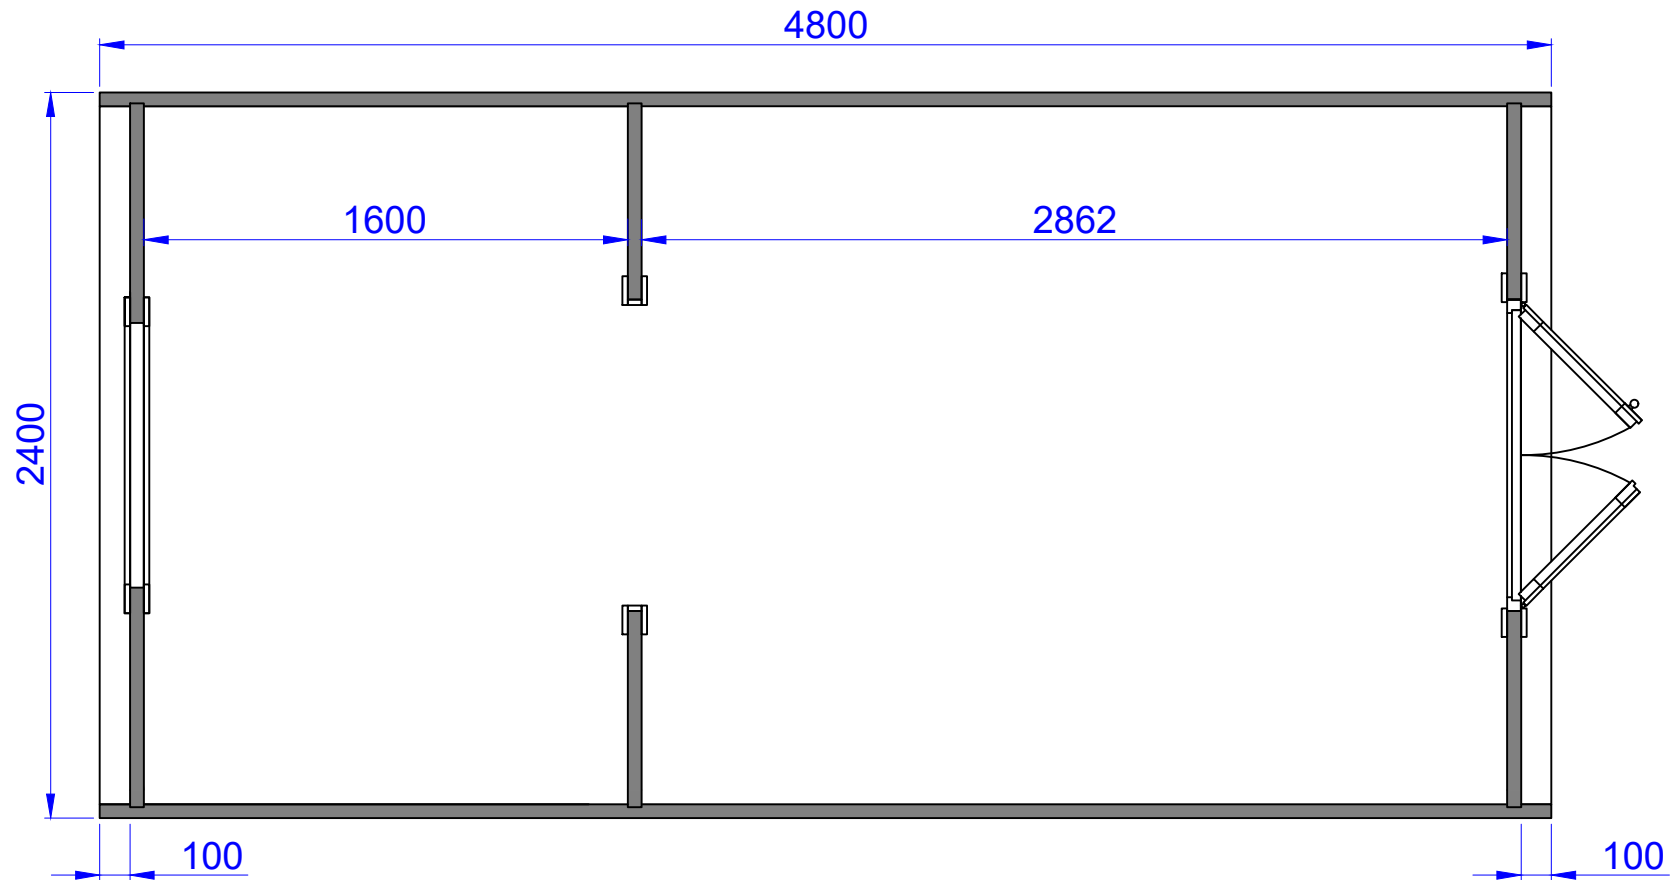

Camping Pod 2.4x4.8

1400 mm bedroom / 3062 mm living room

1.

Camping Pod 2.4x4.8

1500 mm bedroom / 2962 mm living room

2.

Camping Pod 2.4x4.8

1600 mm bedroom / 2862 mm living room

3.

Camping Pod 2.4x4.8

2000 mm bedroom / 2462 mm living room

4.

Camping Pod 2.4x4.8

1400 mm bedroom / 2562 mm living room / 600 mm porch

5.

Camping Pod 2.4x4.8

1500 mm bedroom / 2462 mm living room / 600 mm porch

6.

Camping Pod 2.4x4.8

1600 mm bedroom / 2362 mm living room / 600 mm porch

7.

Camping Pod 2.4x4.8

2000 mm bedroom / 1962 mm living room / 600 mm porch

8.