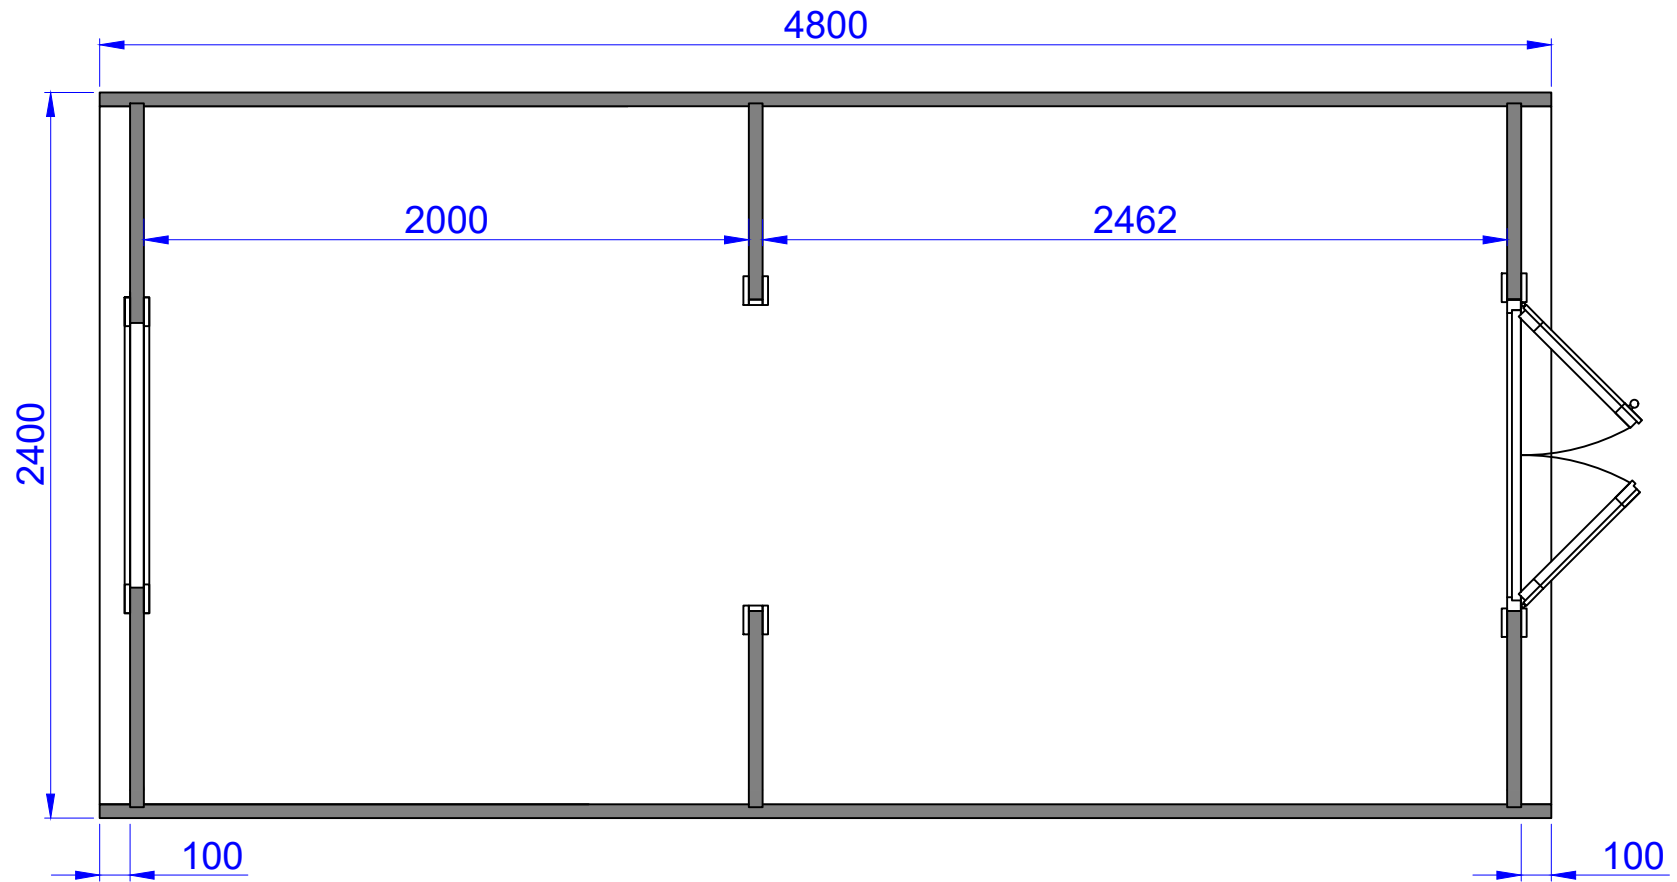

Camping Pod 2.4x4.8

1400 mm bedroom / 3062 mm living room

1.

Camping Pod 2.4x4.8

1500 mm bedroom / 2962 mm living room

2.

Camping Pod 2.4x4.8

1600 mm bedroom / 2862 mm living room

3.

Camping Pod 2.4x4.8

2000 mm bedroom / 2462 mm living room

4.

Camping Pod 2.4x4.8

1400 mm bedroom / 2562 mm living room / 600 mm porch

5.

Camping Pod 2.4x4.8

1500 mm bedroom / 2462 mm living room / 600 mm porch

6.

Camping Pod 2.4x4.8

1600 mm bedroom / 2362 mm living room / 600 mm porch

7.

Camping Pod 2.4x4.8

2000 mm bedroom / 1962 mm living room / 600 mm porch

8.