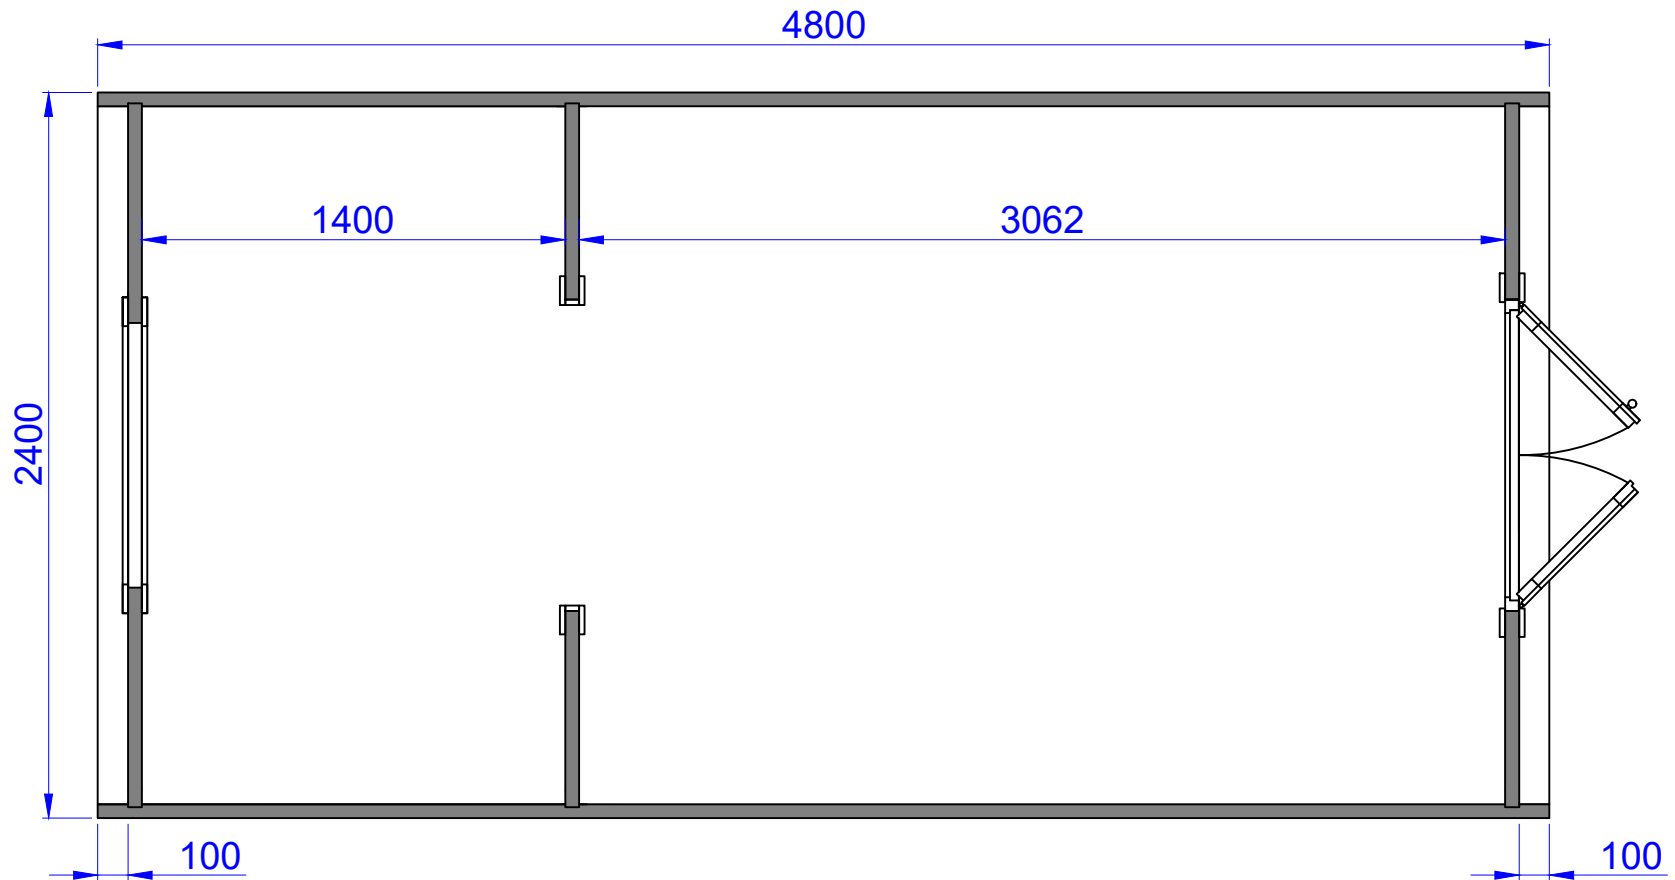

Camping Pod 2.4x4.8

1400 mm bedroom / 3062 mm living room

1.

Camping Pod 2.4x4.8

1500 mm bedroom / 2962 mm living room

2.

Camping Pod 2.4x4.8

1600 mm bedroom / 2862 mm living room

3.

Camping Pod 2.4x4.8

2000 mm bedroom / 2462 mm living room

4.

Camping Pod 2.4x4.8

1400 mm bedroom / 2562 mm living room / 600 mm porch

5.

Camping Pod 2.4x4.8

1500 mm bedroom / 2462 mm living room / 600 mm porch

6.

Camping Pod 2.4x4.8

1600 mm bedroom / 2362 mm living room / 600 mm porch

7.

Camping Pod 2.4x4.8

2000 mm bedroom / 1962 mm living room / 600 mm porch

8.