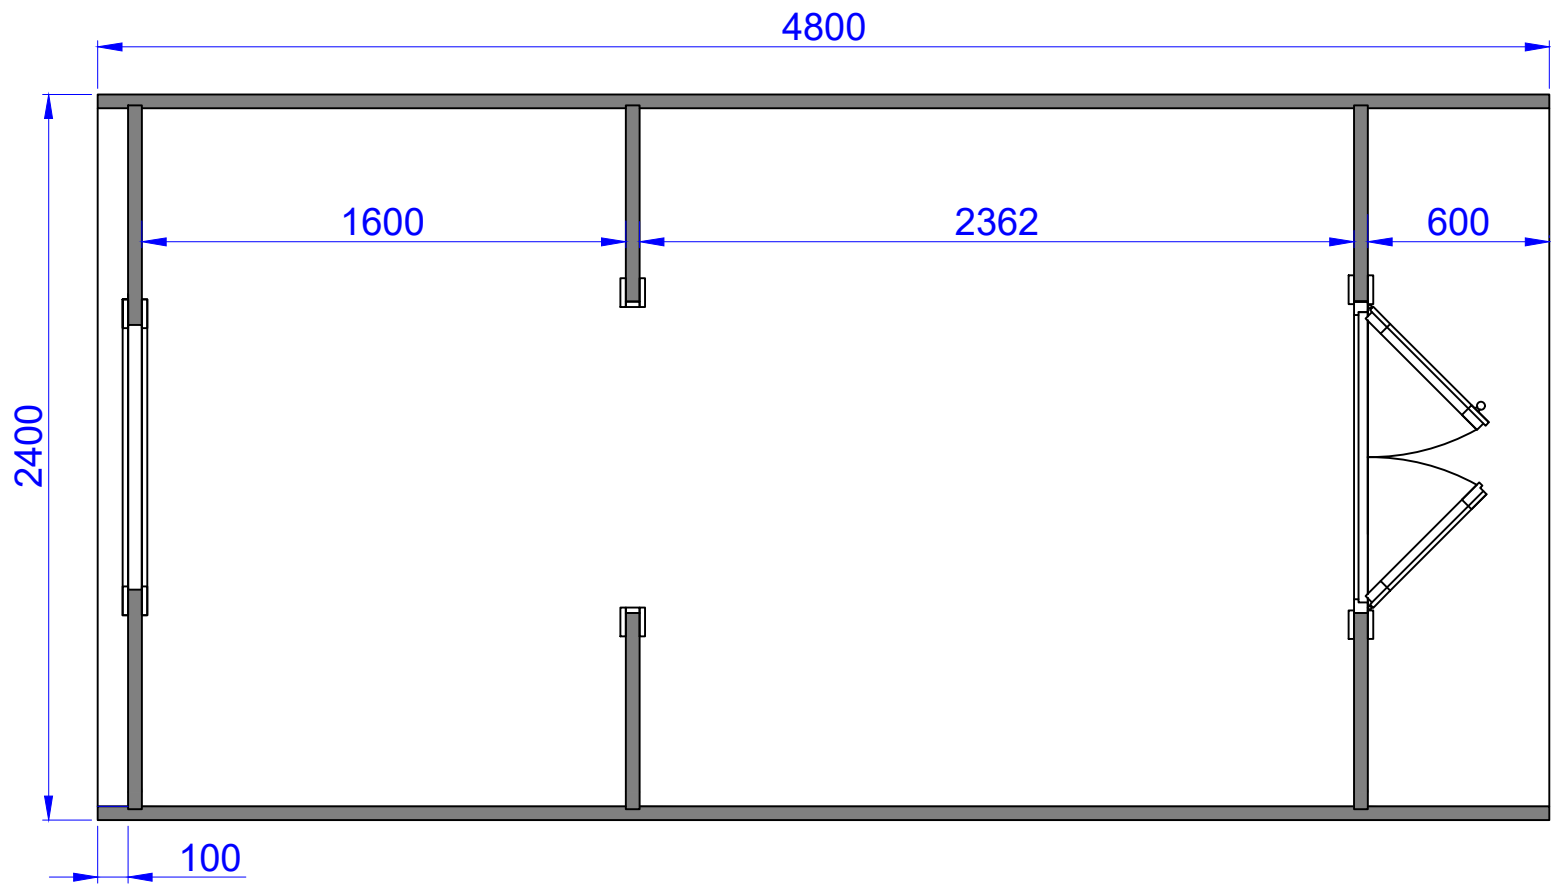

Camping Pod 2.4x4.8

1400 mm bedroom / 3062 mm living room

1.

Camping Pod 2.4x4.8

1500 mm bedroom / 2962 mm living room

2.

Camping Pod 2.4x4.8

1600 mm bedroom / 2862 mm living room

3.

Camping Pod 2.4x4.8

2000 mm bedroom / 2462 mm living room

4.

Camping Pod 2.4x4.8

1400 mm bedroom / 2562 mm living room / 600 mm porch

5.

Camping Pod 2.4x4.8

1500 mm bedroom / 2462 mm living room / 600 mm porch

6.

Camping Pod 2.4x4.8

1600 mm bedroom / 2362 mm living room / 600 mm porch

7.

Camping Pod 2.4x4.8

2000 mm bedroom / 1962 mm living room / 600 mm porch

8.