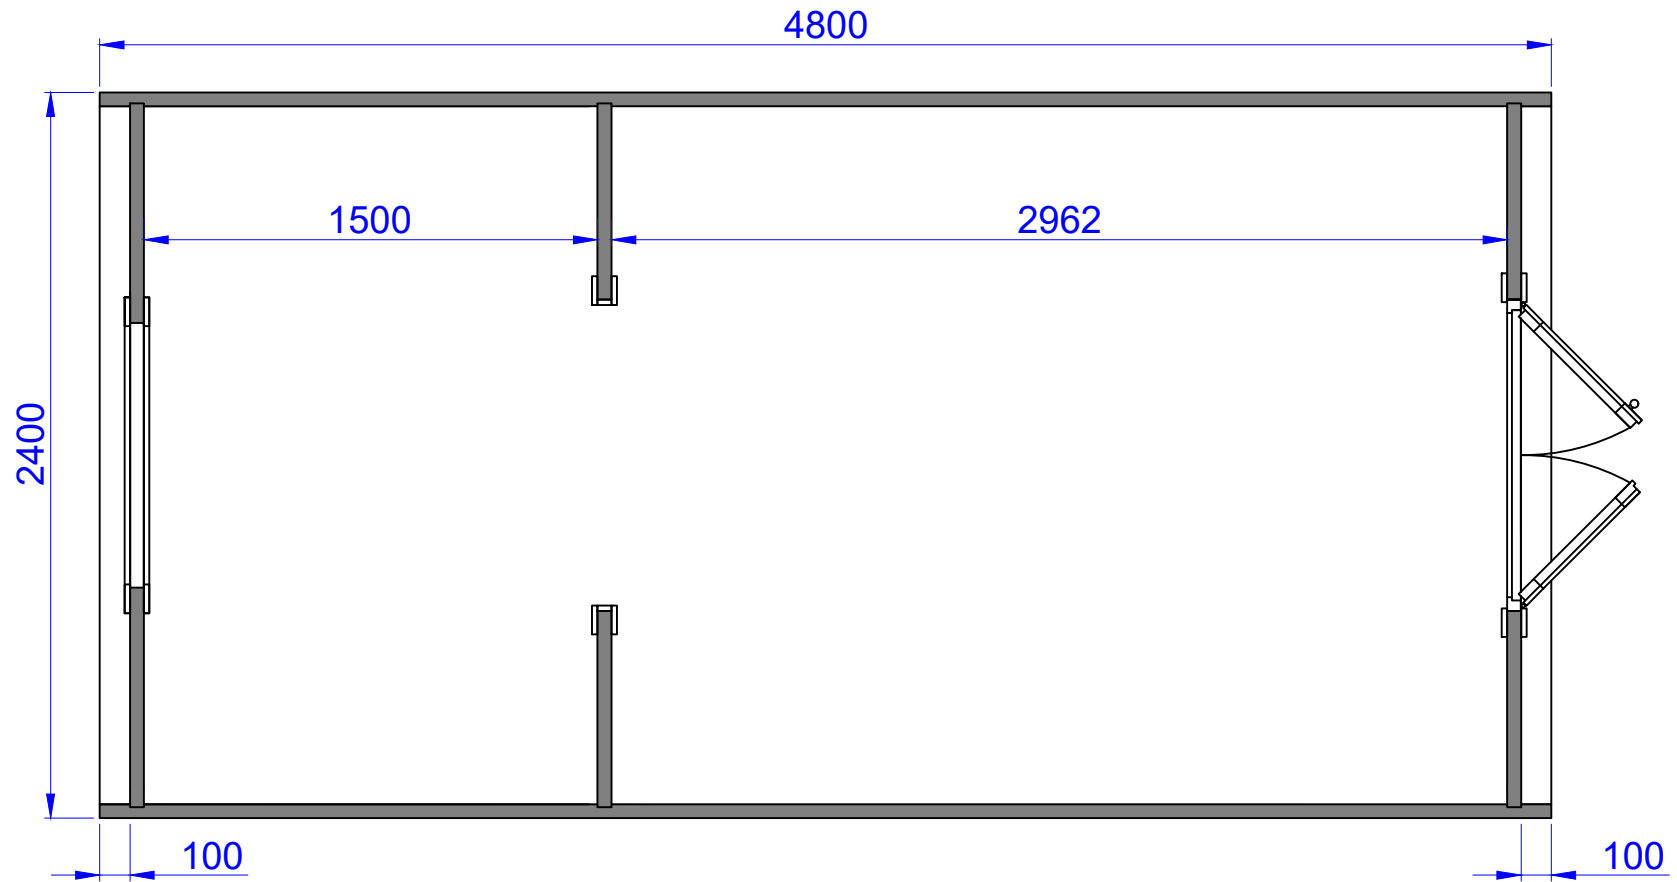

Camping Pod 2.4x4.8

1400 mm bedroom / 3062 mm living room

1.

Camping Pod 2.4x4.8

1500 mm bedroom / 2962 mm living room

2.

Camping Pod 2.4x4.8

1600 mm bedroom / 2862 mm living room

3.

Camping Pod 2.4x4.8

2000 mm bedroom / 2462 mm living room

4.

Camping Pod 2.4x4.8

1400 mm bedroom / 2562 mm living room / 600 mm porch

5.

Camping Pod 2.4x4.8

1500 mm bedroom / 2462 mm living room / 600 mm porch

6.

Camping Pod 2.4x4.8

1600 mm bedroom / 2362 mm living room / 600 mm porch

7.

Camping Pod 2.4x4.8

2000 mm bedroom / 1962 mm living room / 600 mm porch

8.