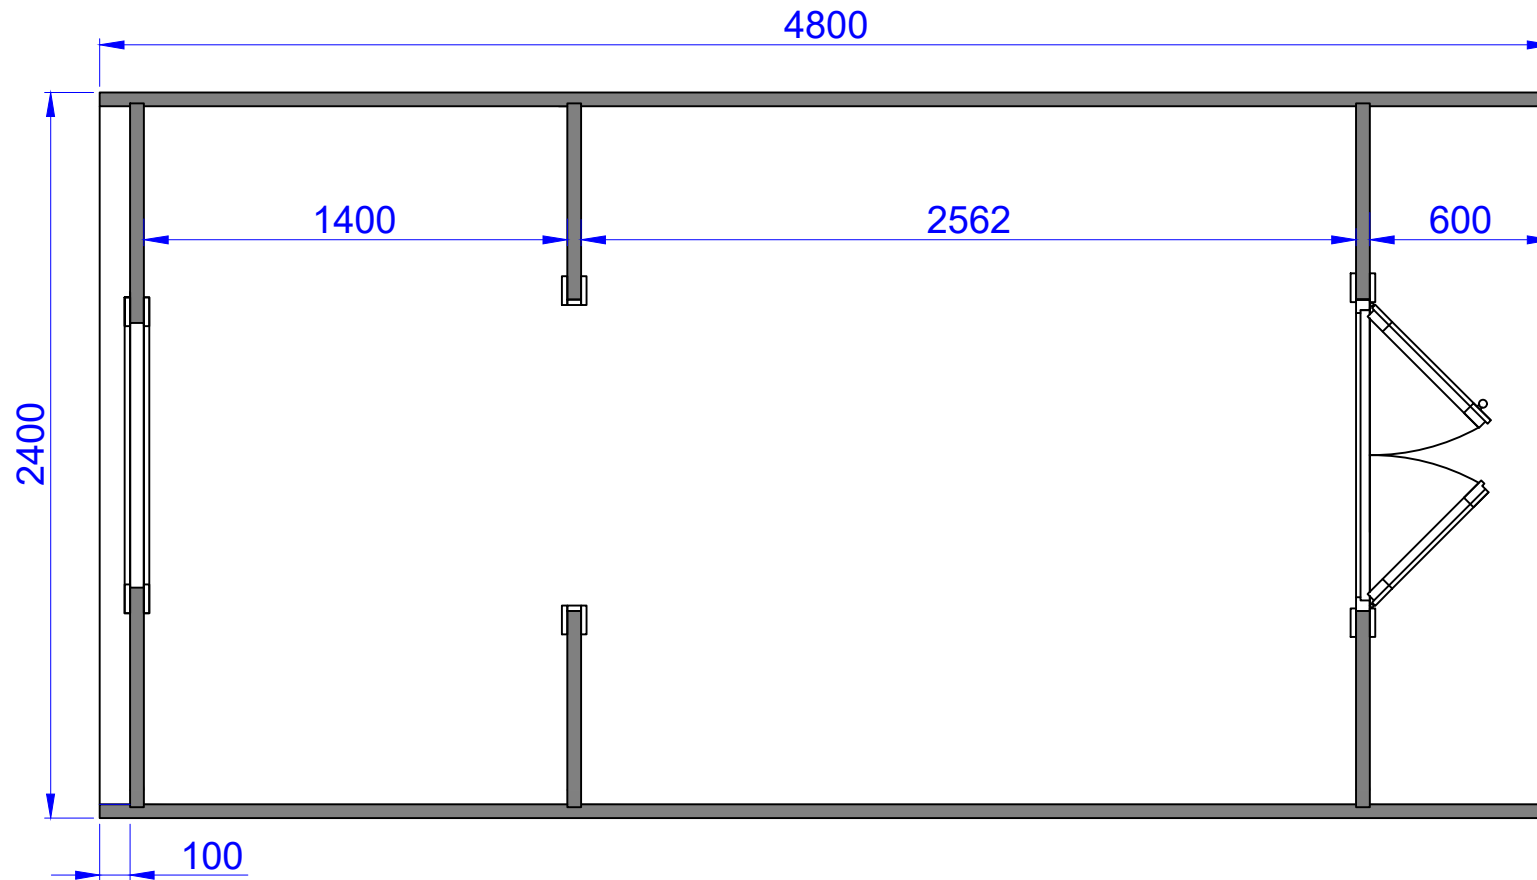

Camping Pod 2.4x4.8

1400 mm bedroom / 3062 mm living room

1.

Camping Pod 2.4x4.8

1500 mm bedroom / 2962 mm living room

2.

Camping Pod 2.4x4.8

1600 mm bedroom / 2862 mm living room

3.

Camping Pod 2.4x4.8

2000 mm bedroom / 2462 mm living room

4.

Camping Pod 2.4x4.8

1400 mm bedroom / 2562 mm living room / 600 mm porch

5.

Camping Pod 2.4x4.8

1500 mm bedroom / 2462 mm living room / 600 mm porch

6.

Camping Pod 2.4x4.8

1600 mm bedroom / 2362 mm living room / 600 mm porch

7.

Camping Pod 2.4x4.8

2000 mm bedroom / 1962 mm living room / 600 mm porch

8.