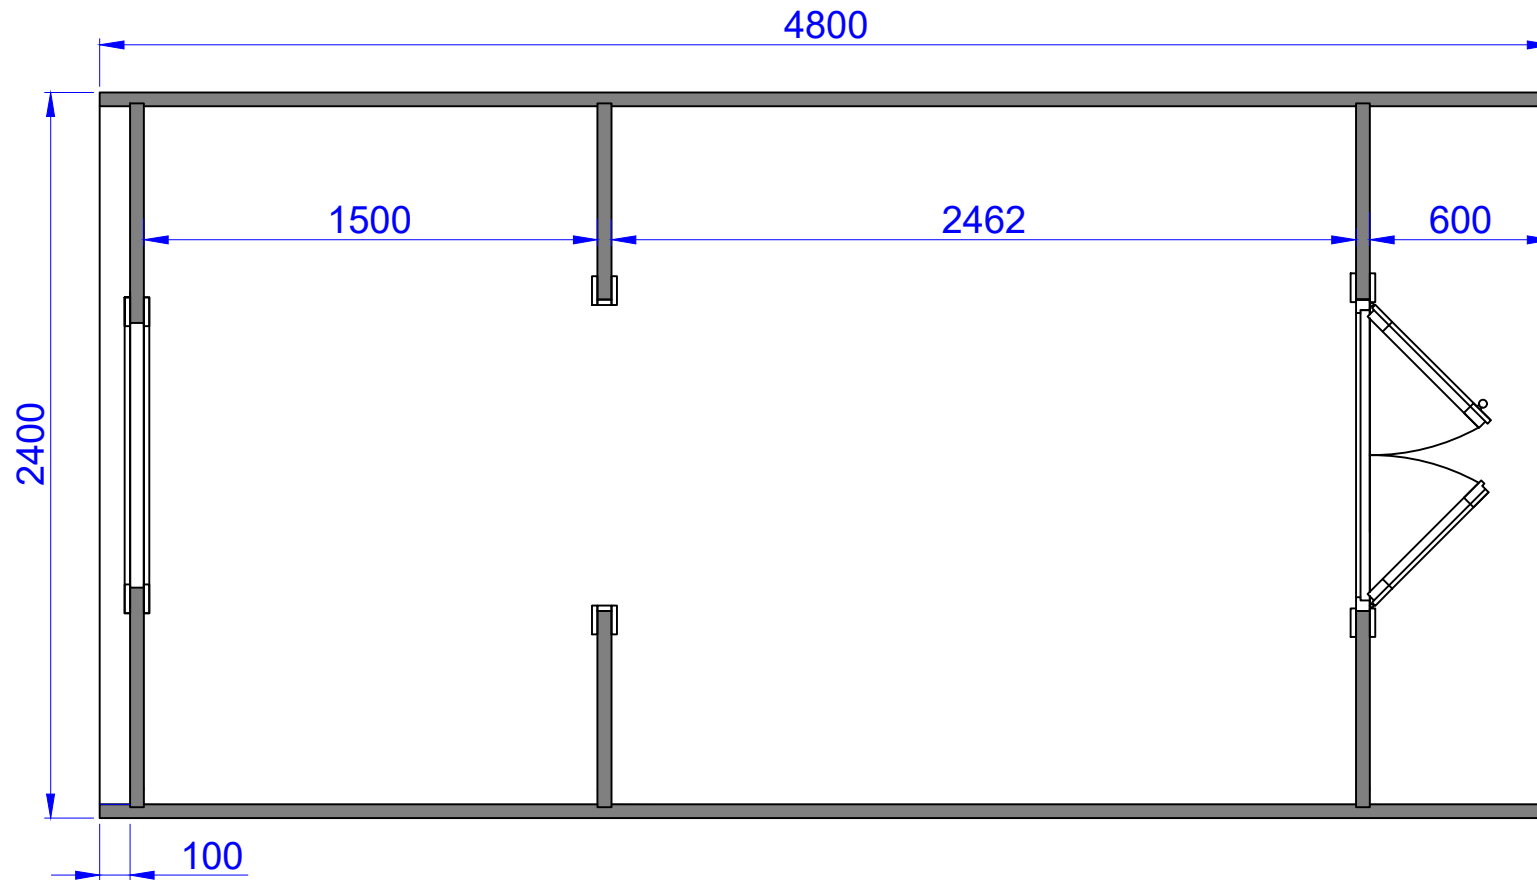

Camping Pod 2.4x4.8

1400 mm bedroom / 3062 mm living room

1.

Camping Pod 2.4x4.8

1500 mm bedroom / 2962 mm living room

2.

Camping Pod 2.4x4.8

1600 mm bedroom / 2862 mm living room

3.

Camping Pod 2.4x4.8

2000 mm bedroom / 2462 mm living room

4.

Camping Pod 2.4x4.8

1400 mm bedroom / 2562 mm living room / 600 mm porch

5.

Camping Pod 2.4x4.8

1500 mm bedroom / 2462 mm living room / 600 mm porch

6.

Camping Pod 2.4x4.8

1600 mm bedroom / 2362 mm living room / 600 mm porch

7.

Camping Pod 2.4x4.8

2000 mm bedroom / 1962 mm living room / 600 mm porch

8.